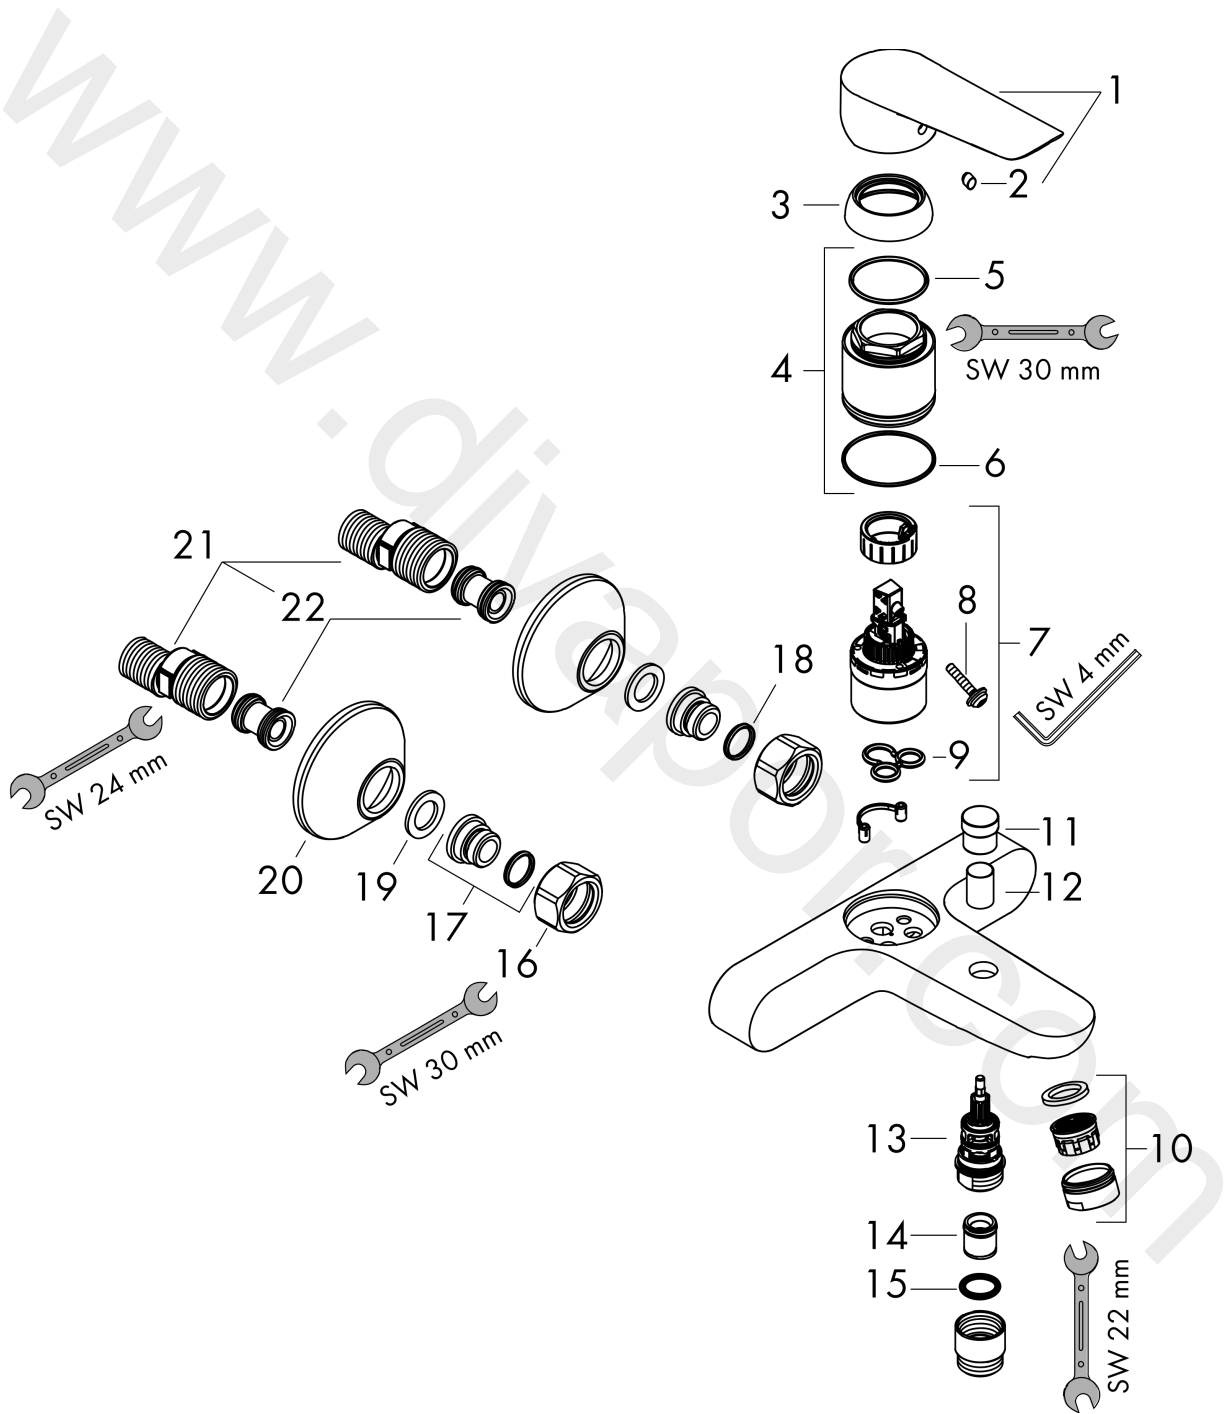

**Logis E**  
**Single lever bath mixer for exposed installation 2 ticks**  
 Finish: **Chrome** Article Number: **71434009**

**Flowchart**

**Logis E**  
**Single lever bath mixer for exposed installation 2 ticks**  
 Finish: **Chrome** Article Number: **71434009**

**Exploded Drawing**

Year of production: >04/20

## Logis E

Single lever bath mixer for exposed installation 2 ticks

Finish: **Chrome** Article Number: **71434009**

### Spare part list

Year of production: >04/20

Pos.	Description	Article Number	Price	PU
1	handle	93024000	£ 51,00	1
2	screw cover	96338000	£ 3,30	1
3	flange	97406000	£ 20,50	1
4	nut	97977000	£ 43,00	1
5	O-Ring 32x2	98193000	£ 3,30	1
6	O-ring 33x1,5	98164000	£ 3,30	1
7	cartridge, assy	92730000	£ 35,00	1
8	locking screw for handle	95140000	£ 6,10	1
9	seal	95008000	£ 9,00	1
10	aerator M24x1 (30 l/min)	92360000	£ 13,30	1
11	diverter knob	97981000	£ 20,50	1
12	sleeve	97979000	£ 16,10	1
13	selector	97978019	-	1
14	non return valve	92839000	£ 16,10	1
15	O-Ring 14x2,5	98189000	£ 3,30	1
16	set of nuts	96157000	£ 35,00	1
17	connecting thread	97220000	£ 16,10	1
18	O-ring 15x2	98163000	£ 3,30	1
19	filter packing	96922000	£ 9,00	1
20	escutcheon Ø 70 mm	94135000	£ 13,30	1
21	set of S-unions (±12 mm)	94140000	£ 51,00	1
22	noise reduction	96429000	£ 6,10	1