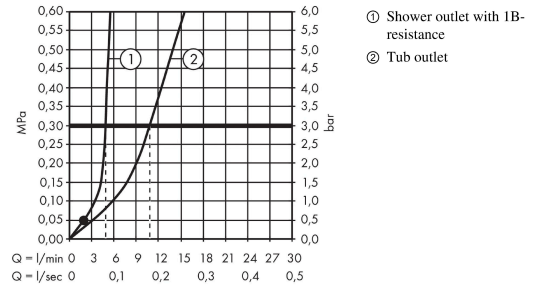

**Logis E**  
**Single lever bath mixer for exposed installation 2 ticks**  
 Finish: **Chrome** Article Number: **71434009**

**Flowchart**

**Logis E**  
**Single lever bath mixer for exposed installation 2 ticks**  
 Finish: **Chrome** Article Number: **71434009**