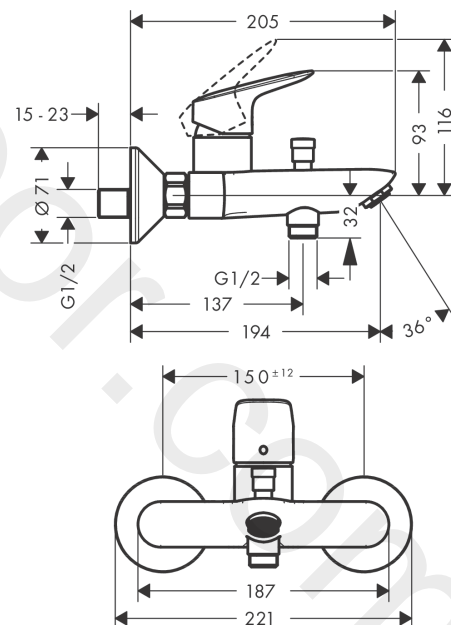

Logis

Single lever bath mixer for exposed installation 2 ticks

Finish: **Chrome** Article Number: **71432009**

Description

product features

- 2 functions
- projection: 194 mm
- centre distance: 150 ± 12 mm
- spray type mixer: normal spray
- maximum flow rate at 3 bar: 10,8 l/min
- flow rate for bath spout at 3 bar: 10,8 l/min
- flow rate of hand shower at 3 bar: 5 l/min
- ceramic cartridge
- temperature limitation adjustable
- diverter with automatic resetting
- non-return valve
- with silencer
- suitable for continuous flow water heaters
- connection dimension: DN15
- connection type: s-shaped connections
- wall-mounted

Technology

Product image

Scale drawing

Logis

Single lever bath mixer for exposed installation 2 ticks

Finish: **Chrome** Article Number: **71432009**

Flowchart

Logis
Single lever bath mixer for exposed installation 2 ticks
 Finish: **Chrome** Article Number: **71432009**

Exploded Drawing

Year of production: >04/20

Logis

Single lever bath mixer for exposed installation 2 ticks

Finish: **Chrome** Article Number: **71432009**

Spare part list

Year of production: >04/20

Pos.	Description	Article Number	Price	PU
1	handle	92224000	£ 51,00	1
2	screw cover	96338000	£ 3,30	1
3	flange	97406000	£ 20,50	1
4	nut	97977000	£ 43,00	1
5	O-Ring 32x2	98193000	£ 3,30	1
6	O-ring 33x1,5	98164000	£ 3,30	1
7	cartridge, assy	92730000	£ 35,00	1
8	locking screw for handle	95140000	£ 6,10	1
9	seal	95008000	£ 9,00	1
10	aerator M24x1 (30 l/min)	92360000	£ 13,30	1
11	diverter knob	97981000	£ 20,50	1
12	sleeve	97979000	£ 16,10	1
13	selector	97978019	-	1
14	non return valve	92839000	£ 16,10	1
15	O-Ring 14x2,5	98189000	£ 3,30	1
16	set of nuts	96157000	£ 35,00	1
17	connecting thread	97220000	£ 16,10	1
18	O-ring 15x2	98163000	£ 3,30	1
19	filter packing	96922000	£ 9,00	1
20	escutcheon Ø 70 mm	94135000	£ 13,30	1
21	set of S-unions (±12 mm)	94140000	£ 51,00	1
22	noise reduction	96429000	£ 6,10	1