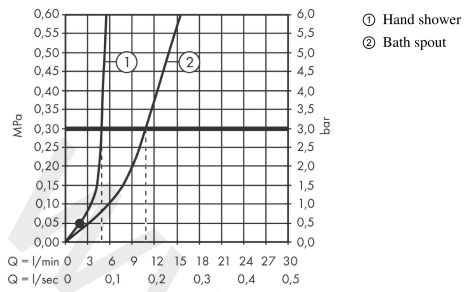

Logis

Single lever bath mixer for exposed installation 2 ticks

Finish: **Chrome** Article Number: **71432009**

Description

product features

- 2 functions
- projection: 194 mm
- centre distance: 150 ± 12 mm
- spray type mixer: normal spray
- maximum flow rate at 3 bar: 10,8 l/min
- flow rate for bath spout at 3 bar: 10,8 l/min
- flow rate of hand shower at 3 bar: 5 l/min
- ceramic cartridge
- temperature limitation adjustable
- diverter with automatic resetting
- non-return valve
- with silencer
- suitable for continuous flow water heaters
- connection dimension: DN15
- connection type: s-shaped connections
- wall-mounted

Technology

Product image

Scale drawing

Logis

Single lever bath mixer for exposed installation 2 ticks

Finish: **Chrome** Article Number: **71432009**

Flowchart

Logis
Single lever bath mixer for exposed installation 2 ticks
 Finish: **Chrome** Article Number: **71432009**

Exploded Drawing

Year of production: >04/20

Logis

Single lever bath mixer for exposed installation 2 ticks

Finish: **Chrome** Article Number: **71432009**

Spare part list

Year of production: >04/20

Pos.	Description	Article Number	Price	PU
1	handle	92224000	£ 51,00	1
2	screw cover	96338000	£ 3,30	1
3	flange	97406000	£ 20,50	1
4	nut	97977000	£ 43,00	1
5	O-Ring 32x2	98193000	£ 3,30	1
6	O-ring 33x1,5	98164000	£ 3,30	1
7	cartridge, assy	92730000	£ 35,00	1
8	locking screw for handle	95140000	£ 6,10	1
9	seal	95008000	£ 9,00	1
10	aerator M24x1 (30 l/min)	92360000	£ 13,30	1
11	diverter knob	97981000	£ 20,50	1
12	sleeve	97979000	£ 16,10	1
13	selector	97978019	-	1
14	non return valve	92839000	£ 16,10	1
15	O-Ring 14x2,5	98189000	£ 3,30	1
16	set of nuts	96157000	£ 35,00	1
17	connecting thread	97220000	£ 16,10	1
18	O-ring 15x2	98163000	£ 3,30	1
19	filter packing	96922000	£ 9,00	1
20	escutcheon Ø 70 mm	94135000	£ 13,30	1
21	set of S-unions (±12 mm)	94140000	£ 51,00	1
22	noise reduction	96429000	£ 6,10	1