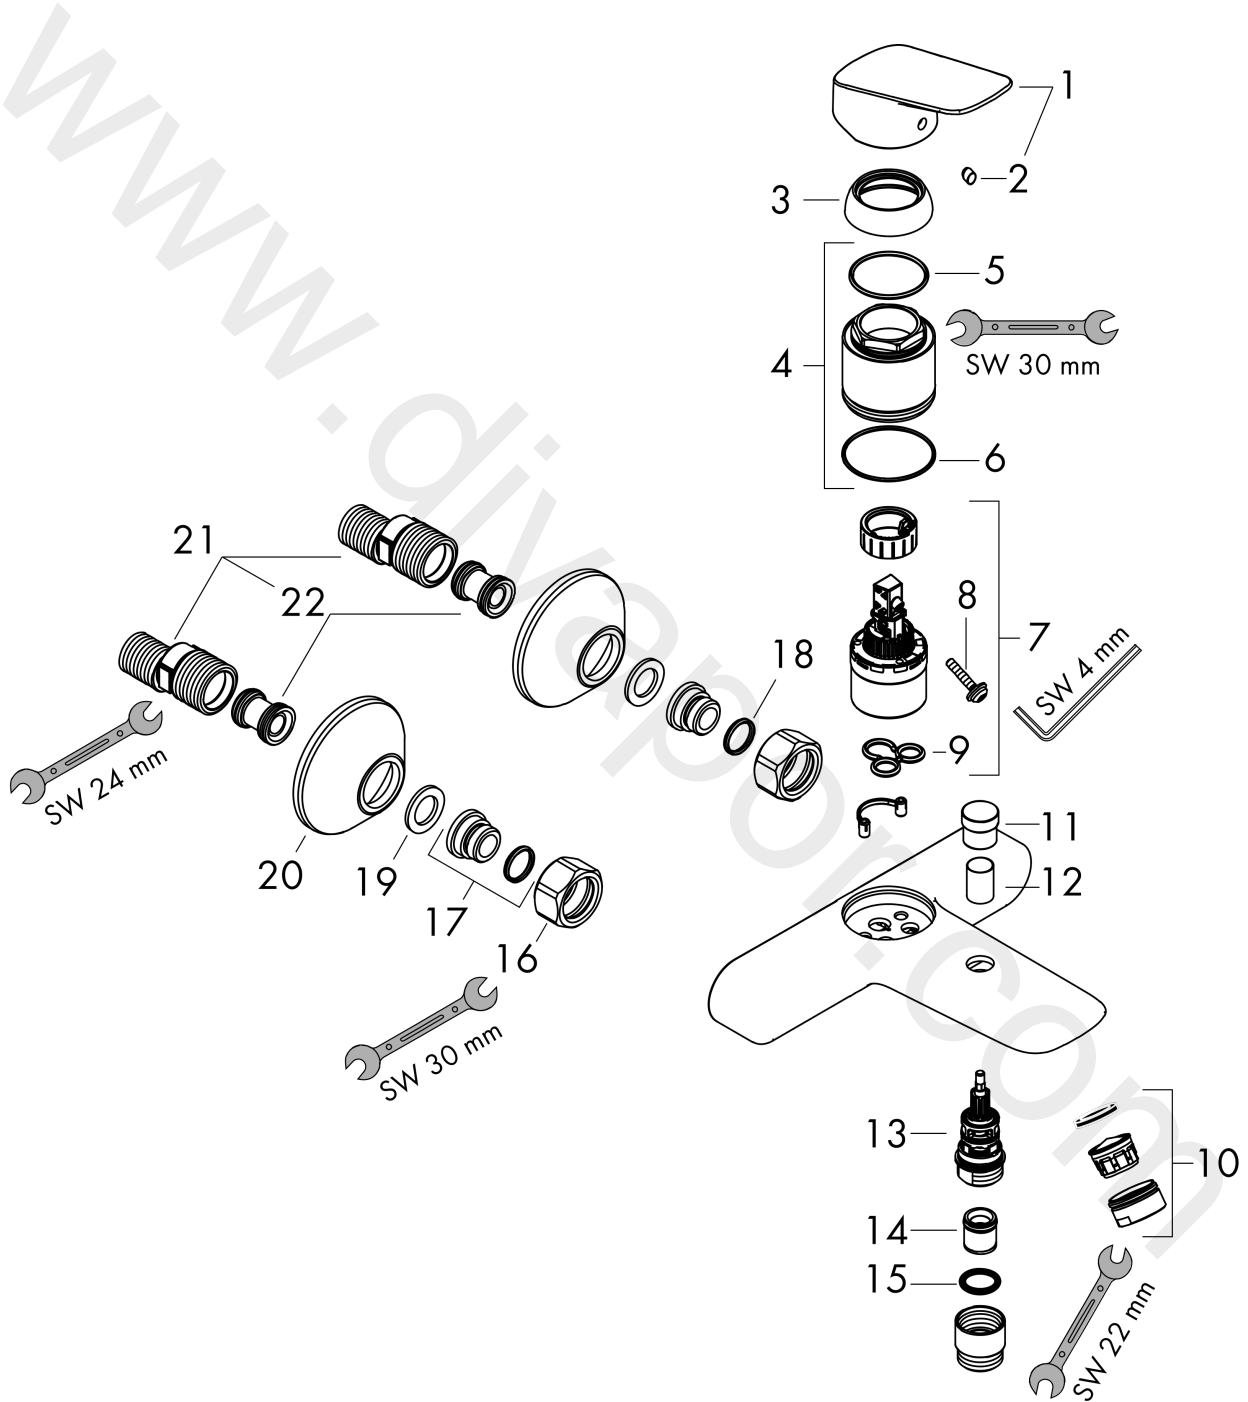

Logis

Single lever bath mixer for exposed installation 2 ticks

Finish: **Chrome** Article Number: **71432009**

Description

product features

- 2 functions
- projection: 194 mm
- centre distance: 150 ± 12 mm
- spray type mixer: normal spray
- maximum flow rate at 3 bar: 10,8 l/min
- flow rate for bath spout at 3 bar: 10,8 l/min
- flow rate of hand shower at 3 bar: 5 l/min
- ceramic cartridge
- temperature limitation adjustable
- diverter with automatic resetting
- non-return valve
- with silencer
- suitable for continuous flow water heaters
- connection dimension: DN15
- connection type: s-shaped connections
- wall-mounted

Technology

Product image

Scale drawing

Logis

Single lever bath mixer for exposed installation 2 ticks

Finish: **Chrome** Article Number: **71432009**

Flowchart

Logis
Single lever bath mixer for exposed installation 2 ticks
 Finish: **Chrome** Article Number: **71432009**

Exploded Drawing

Year of production: >04/20

Logis

Single lever bath mixer for exposed installation 2 ticks

Finish: **Chrome** Article Number: **71432009**

Spare part list

Year of production: >04/20

Pos.	Description	Article Number	Price	PU
1	handle	92224000	£ 51,00	1
2	screw cover	96338000	£ 3,30	1
3	flange	97406000	£ 20,50	1
4	nut	97977000	£ 43,00	1
5	O-Ring 32x2	98193000	£ 3,30	1
6	O-ring 33x1,5	98164000	£ 3,30	1
7	cartridge, assy	92730000	£ 35,00	1
8	locking screw for handle	95140000	£ 6,10	1
9	seal	95008000	£ 9,00	1
10	aerator M24x1 (30 l/min)	92360000	£ 13,30	1
11	diverter knob	97981000	£ 20,50	1
12	sleeve	97979000	£ 16,10	1
13	selector	97978019	-	1
14	non return valve	92839000	£ 16,10	1
15	O-Ring 14x2,5	98189000	£ 3,30	1
16	set of nuts	96157000	£ 35,00	1
17	connecting thread	97220000	£ 16,10	1
18	O-ring 15x2	98163000	£ 3,30	1
19	filter packing	96922000	£ 9,00	1
20	escutcheon Ø 70 mm	94135000	£ 13,30	1
21	set of S-unions (±12 mm)	94140000	£ 51,00	1
22	noise reduction	96429000	£ 6,10	1