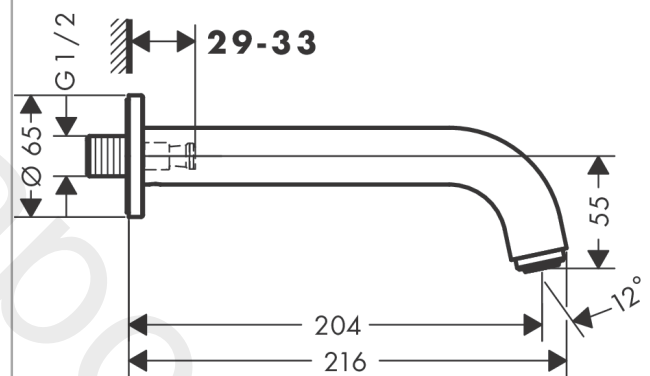

Vernis Blend

Bath spout

Finish: **Matt Black**

Article Number: **71420670**

Description

product features

- 1 function
- with escutcheon
- projection: 204 mm
- wall-mounted
- maximum flow rate at 3 bar: 21,7 l/min
- connection dimension: G 1/2
- spray type: normal spray
- WRAS 2111011
- WRAS 2111011 - Approval letter

Article Details

Price excl. VAT

119,00 £

Technology

Product image

Scale drawing

Flowchart

The consumption was measured in combination with the appropriate fittings (thermostat/mixer/ in-wall valve) to reflect actual application in practice.

Vernis Blend

Bath spout

Finish: **Matt Black**

Article Number: **71420670**

Exploded Drawing

Year of production: >04/21

Vernis Blend**Bath spout**Finish: **Matt Black** Article Number: **71420670****Spare part list**

Year of production: >04/21

Pos.	Description	Article Number	Price	PU
1	aerator M24x1 (38 l/min)	92513670	£ 19,80	1
2	hollow set screw M5x5	98446000	£ 3,30	1
3	connecting thread G½	93726000	£ 20,50	1
4	O-ring 13x2	98128000	£ 3,30	1