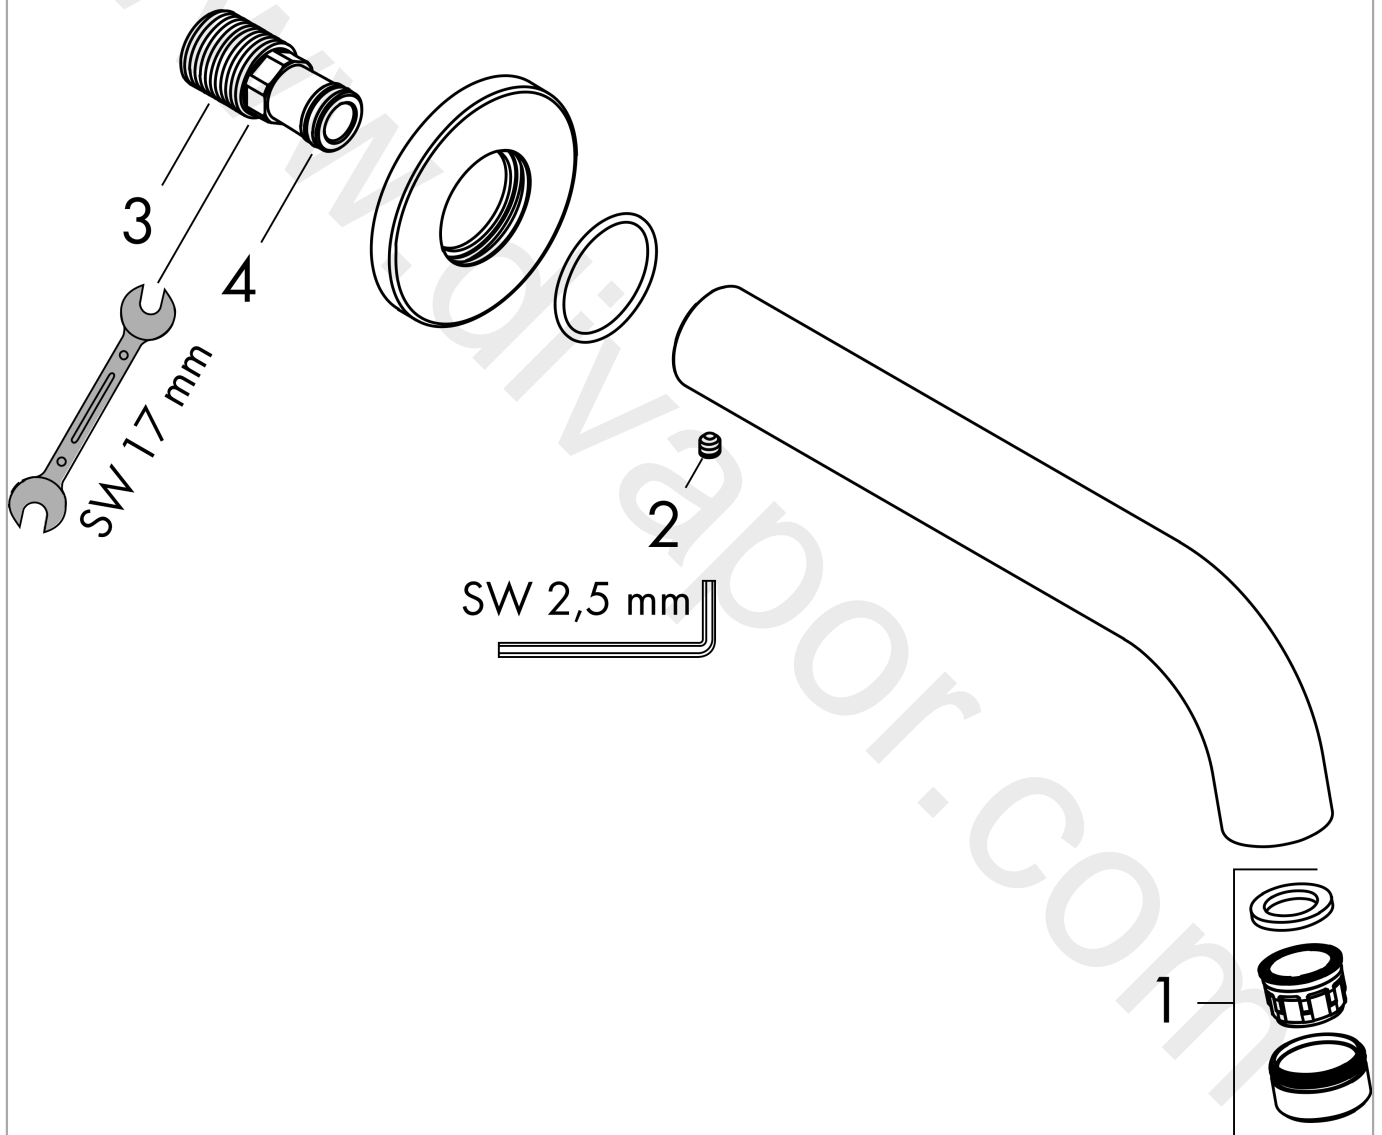

Vernis Blend

Bath spout

Finish: **Matt Black**

Article Number: **71420670**

Description

product features

- 1 function
- with escutcheon
- projection: 204 mm
- wall-mounted
- maximum flow rate at 3 bar: 21,7 l/min
- connection dimension: G 1/2
- spray type: normal spray
- WRAS 2111011
- WRAS 2111011 - Approval letter

Vernis Blend

Bath spout

Finish: **Matt Black**

Article Number: **71420670**

Exploded Drawing

Year of production: >04/21

Vernis Blend**Bath spout**Finish: **Matt Black** Article Number: **71420670****Spare part list**

Year of production: >04/21

Pos.	Description	Article Number	Price	PU
1	aerator M24x1 (38 l/min)	92513670	£ 19,80	1
2	hollow set screw M5x5	98446000	£ 3,30	1
3	connecting thread G½	93726000	£ 20,50	1
4	O-ring 13x2	98128000	£ 3,30	1