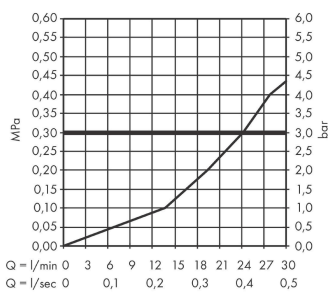

Vernis Blend

Bath spout

Finish: **Matt Black**

Article Number: **71420670**

Description

product features

- 1 function
- with escutcheon
- projection: 204 mm
- wall-mounted
- maximum flow rate at 3 bar: 21,7 l/min
- connection dimension: G 1/2
- spray type: normal spray
- WRAS 2111011
- WRAS 2111011 - Approval letter

Article Details

Price excl. VAT

119,00 £

Technology

Product image

Scale drawing

Flowchart

The consumption was measured in combination with the appropriate fittings (thermostat/mixer/ in-wall valve) to reflect actual application in practice.

Year of production: >04/21

Pos.	Description	Article Number	Price	PU
1	aerator M24x1 (38 l/min)	92513670	£ 19,80	1
2	hollow set screw M5x5	98446000	£ 3,30	1
3	connecting thread G½	93726000	£ 20,50	1
4	O-ring 13x2	98128000	£ 3,30	1