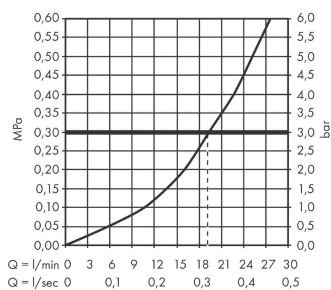

MySport Bath spout

Finish: **Chrome** Article Number: **71416000**

Description

product features

- 1 function
- connection type: G 3/4
- with escutcheon
- projection: 195 mm
- wall-mounted
- maximum flow rate at 3 bar: 19 l/min
- connection dimension: DN20
- spray type: normal spray

Technology

Product image

Scale drawing

Flowchart