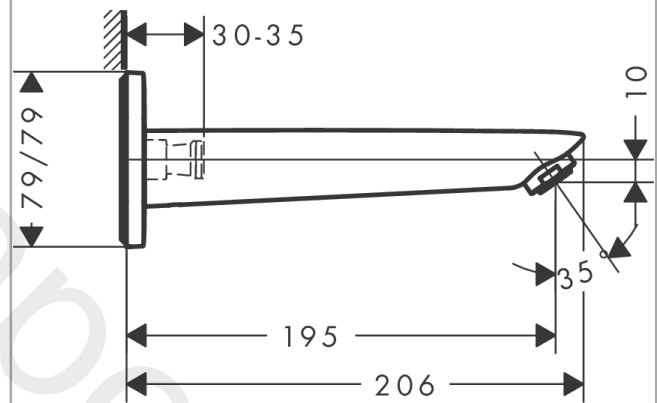

#### product features

- 1 function
- connection type: G 3/4
- with escutcheon
- projection: 195 mm
- wall-mounted
- maximum flow rate at 3 bar: 19 l/min
- connection dimension: DN20
- spray type: normal spray

### Scale drawing

Year of production: &gt;04/20

Pos.	Description	Article Number	Price	PU
1	aerator M24x1 (30 l/min)	92360000	£ 13,30	1
2	hollow set screw M5x8	92851000	£ 3,30	1
3	pin	97766000	£ 3,30	1
4	escutcheon 79 / 79 mm	95283000	£ 43,00	1
5	connecting thread G½	95626000	£ 43,00	1
6	O-ring 13x2	98128000	£ 3,30	1