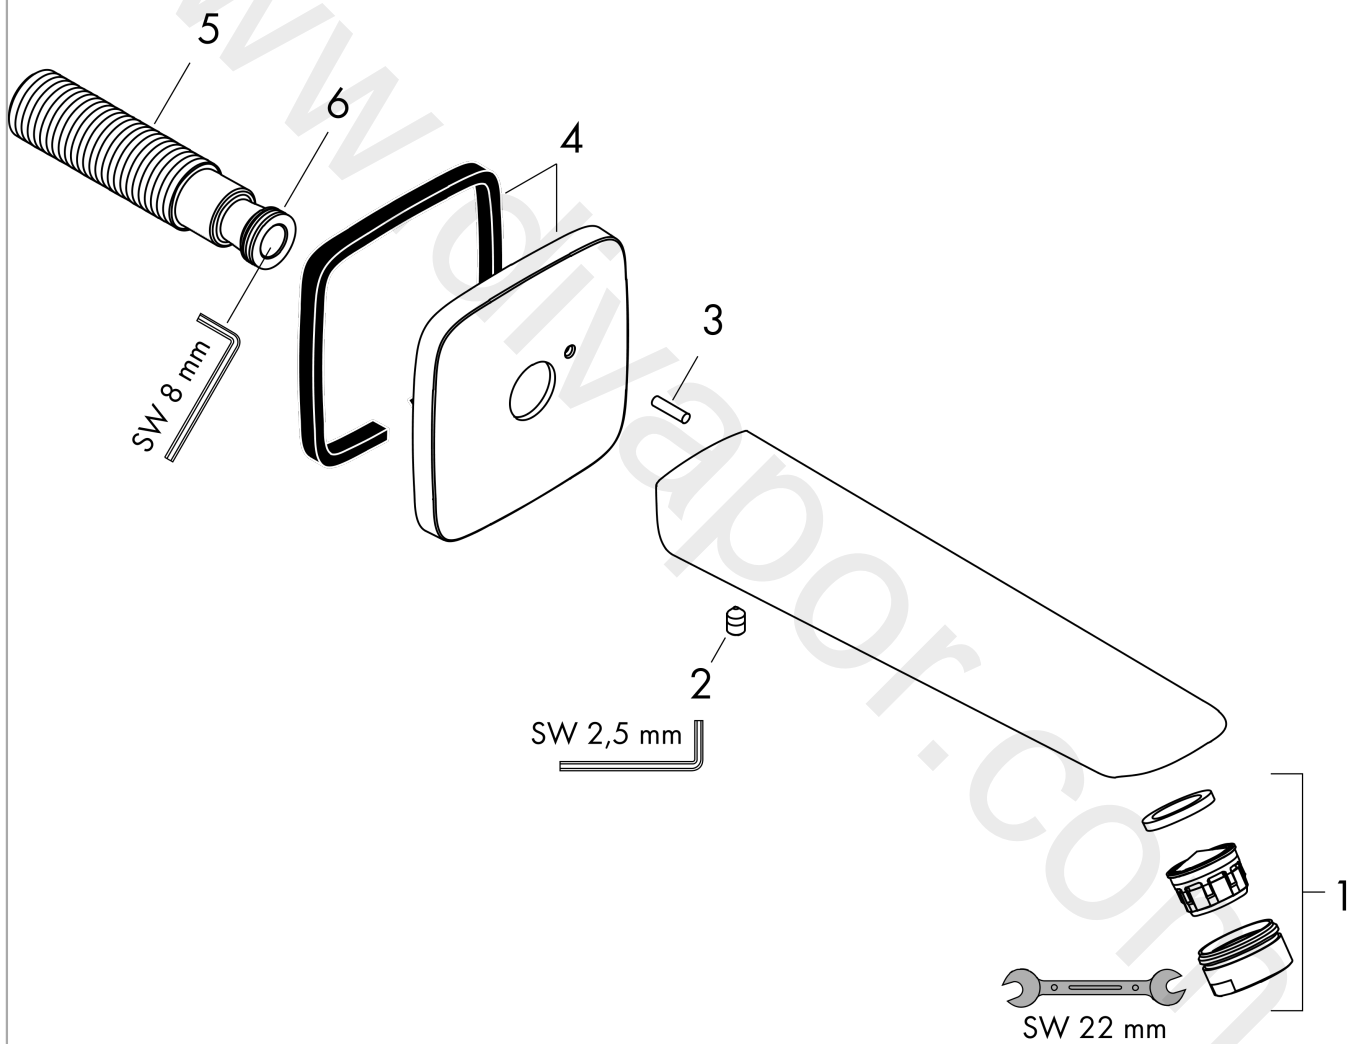

#### product features

- 1 function
- connection type: G 3/4
- with escutcheon
- projection: 195 mm
- wall-mounted
- maximum flow rate at 3 bar: 19 l/min
- connection dimension: DN20
- spray type: normal spray

### Scale drawing

### Flowchart

**MySport  
Bath spout**

Finish: **Chrome** Article Number: **71416000**

**Exploded Drawing**

Year of production: >04/20

**MySport****Bath spout**Finish: **Chrome** Article Number: **71416000****Spare part list**

Year of production: &gt;04/20

Pos.	Description	Article Number	Price	PU
1	aerator M24x1 (30 l/min)	92360000	£ 13,30	1
2	hollow set screw M5x8	92851000	£ 3,30	1
3	pin	97766000	£ 3,30	1
4	escutcheon 79 / 79 mm	95283000	£ 43,00	1
5	connecting thread G½	95626000	£ 43,00	1
6	O-ring 13x2	98128000	£ 3,30	1