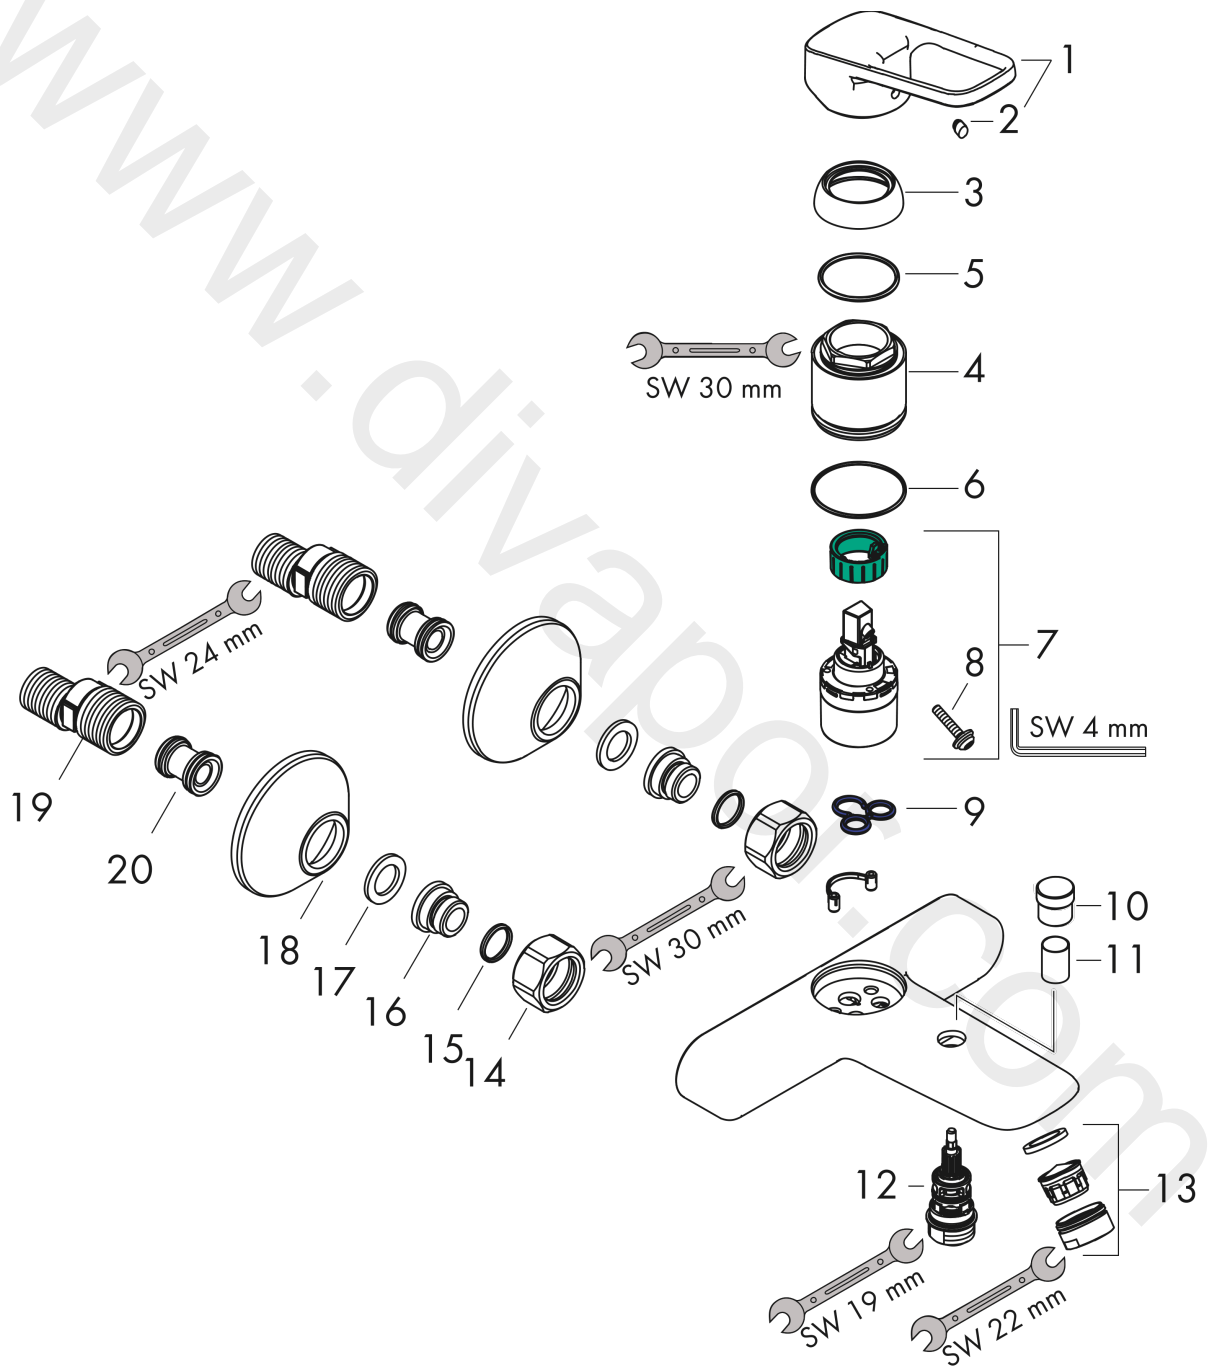

Logis Loop

Single lever bath mixer for exposed installation with 2 flow rates

Surfaces: Article Number: **71413000**

Exploded Drawing

Year of production: **01/18 - 06/22**

Logis Loop**Single lever bath mixer for exposed installation with 2 flow rates**Surfaces: Article Number: **71413000****Spare part list**Year of production: **01/18 - 06/22**

Pos.	Description	Article Number	Price	PU
1	handle	93011000	£ 43,00	1
2	screw cover	96338000	£ 3,30	1
3	flange	97406000	£ 20,50	1
4	nut	97977000	£ 43,00	1
5	O-Ring 32x2	98193000	£ 3,30	1
6	O-ring 33x1,5	98164000	£ 3,30	1
7	cartridge, assy	95730000	£ 43,00	1
8	locking screw for handle	95140000	£ 6,10	1
9	seal	95008000	£ 9,00	1
10	diverter knob	97981000	£ 20,50	1
11	sleeve	97979000	£ 16,10	1
12	selector	97978000	£ 64,00	1
13	aerator M24x1 (30 l/min)	92360000	£ 13,30	1
14	set of nuts	96157000	£ 35,00	1
15	O-ring 15x2	98163000	£ 3,30	1
16	connecting thread	97220000	£ 16,10	1
17	filter packing	96922000	£ 9,00	1
18	escutcheon Ø 70 mm	94135000	£ 13,30	1
19	set of S-unions (±12 mm)	94140000	£ 51,00	1
20	noise reduction	96429000	£ 6,10	1