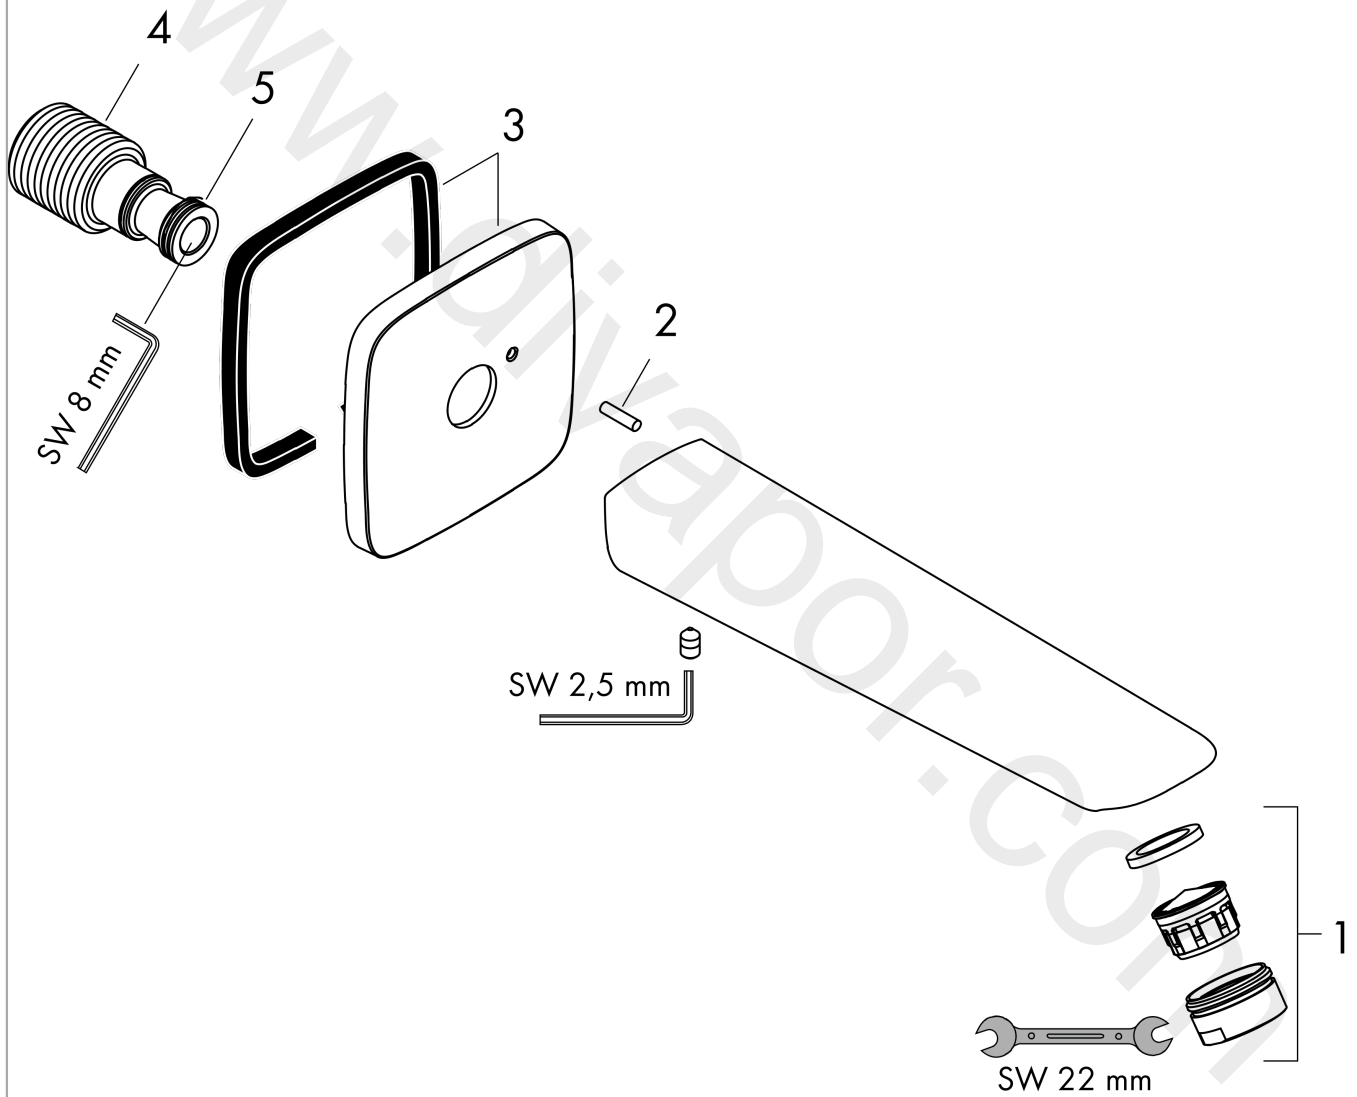

Logis
Bath spout

Surfaces: Article Number: **71410000**

Exploded Drawing

Year of production: **04/14 - 12/14**

Logis**Bath spout**Surfaces: Article Number: **71410000****Spare part list**Year of production: **04/14 - 12/14**

Pos.	Description	Article Number	Price	PU
1	aerator M24x1 (30 l/min)	96512000	£ 16,10	1
2	pin	97766000	£ 3,30	1
3	escutcheon 79 / 79 mm	95283000	£ 43,00	1
4	connecting thread G $\frac{3}{4}$	92504000	£ 64,00	1
5	O-ring 13x2	98128000	£ 3,30	1