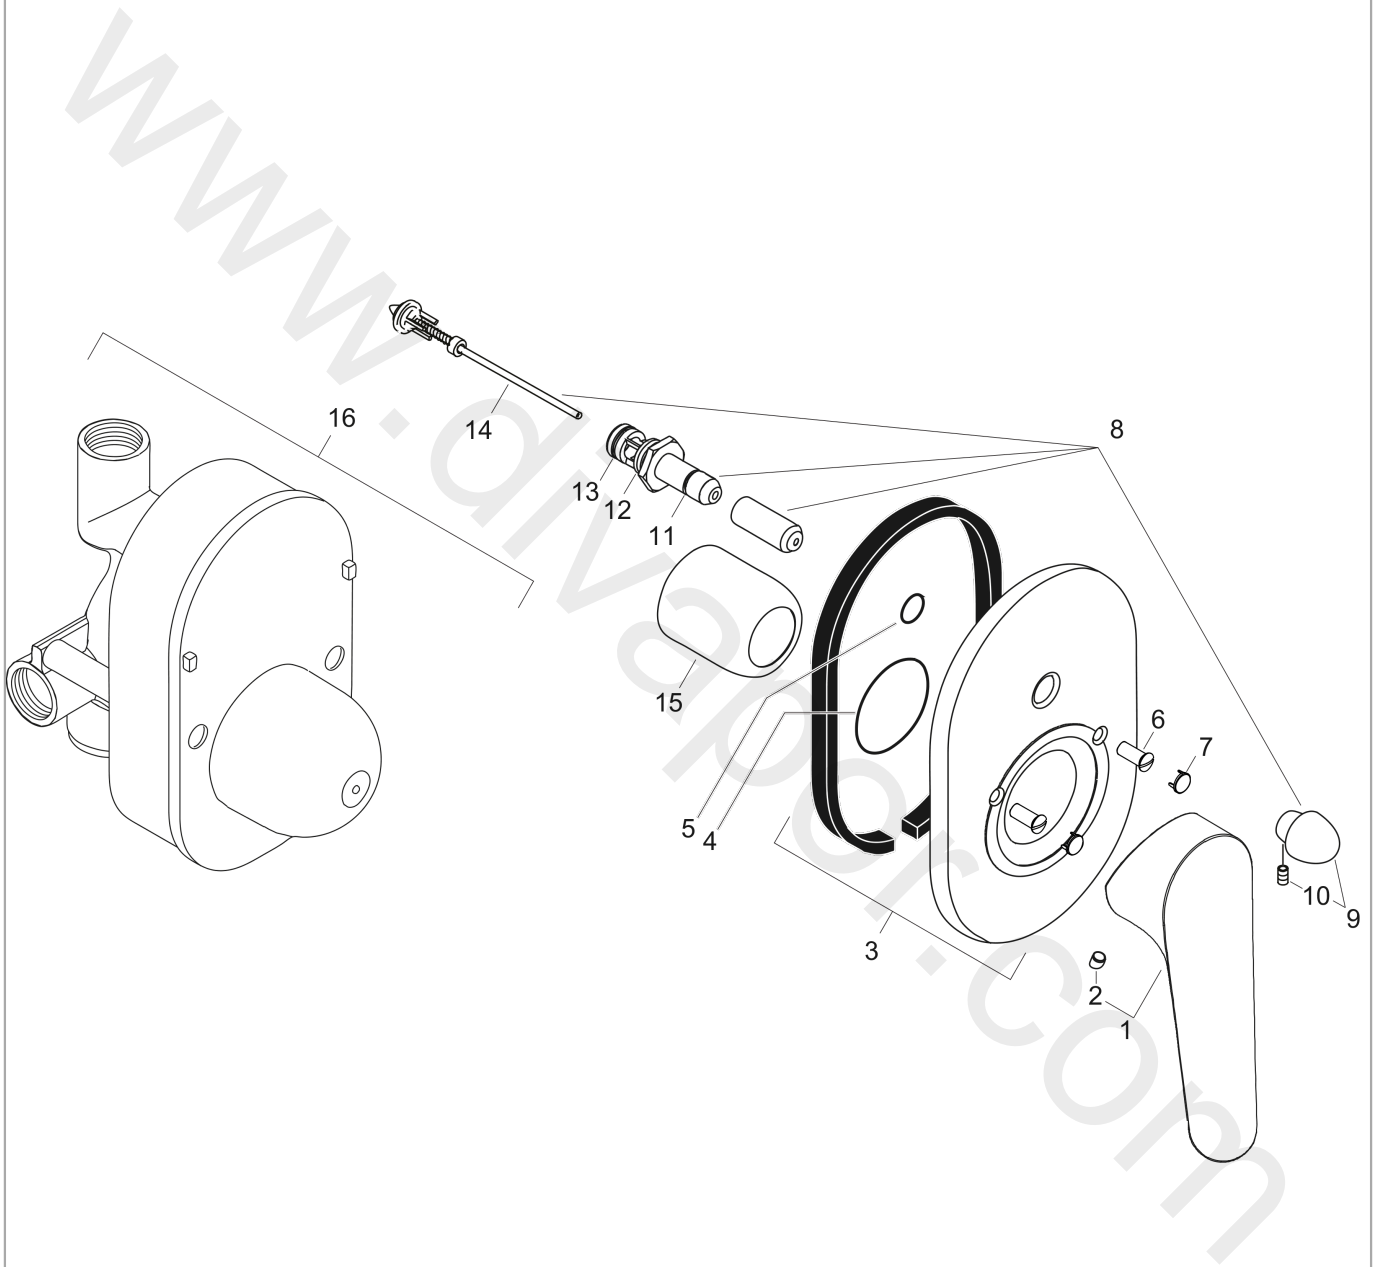

Logis E
Single lever bath mixer set for concealed installation
 Finish: **Chrome** Article Number: **71408000**

Description

product features

- consists of: single lever bath mixer, basic set
- 2 functions
- maximum flow rate at 3 bar: 33 l/min
- ceramic cartridge
- temperature limitation adjustable
- suitable for continuous flow water heaters
- connection type: basic set
- wall-mounted
- min. operating pressure: 1 bar
- max. operating pressure: 10 bar
- WRAS 1904068

Article Details

Price excl. VAT 186,67 £

Certificates / Sustainability

Product image

Scale drawing

Flowchart

Logis E
Single lever bath mixer set for concealed installation
 Finish: **Chrome** Article Number: **71408000**

Exploded Drawing

Year of production: >01/18

Logis E**Single lever bath mixer set for concealed installation**Finish: **Chrome** Article Number: **71408000****Spare part list**

Year of production: >01/18

Pos.	Description	Article Number	Price	PU
1	handle	93024000	£ 51,00	1
2	screw cover	96338000	£ 3,30	1
3	escutcheon bath/shower mixer	95011000	£ 51,00	1
4	O-Ring 48x3	95508000	£ 3,30	1
5	O-ring 14x3	98130000	£ 3,30	1
6	hollow screw	96065000	£ 6,10	1
7	cover cap	95433000	£ 6,10	1
8	diverter assy with sleeve and handle	95015000	£ 110,00	1
9	diverter knob cpl.	95013000	£ 16,10	1
10	hollow set screw M4x10	97667000	£ 3,30	1
11	O-ring 10x1,5	98123000	£ 3,30	1
12	O-ring 16x2,5	98134000	£ 3,30	1
13	O-ring 13x2	98128000	£ 3,30	1
14	selector assy	96937000	£ 20,50	1
15	flange	95010000	£ 35,00	1
16	concealed item	31741180	£ 156,00	1