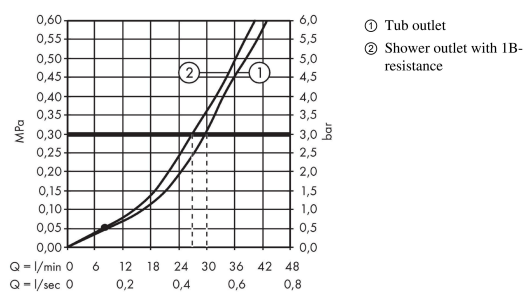

Logis E
Single lever bath mixer set for concealed installation
 Finish: **Chrome** Article Number: **71408000**

Description

product features

- consists of: single lever bath mixer, basic set
- 2 functions
- maximum flow rate at 3 bar: 33 l/min
- ceramic cartridge
- temperature limitation adjustable
- suitable for continuous flow water heaters
- connection type: basic set
- wall-mounted
- min. operating pressure: 1 bar
- max. operating pressure: 10 bar
- WRAS 1904068

Article Details

Price excl. VAT 186,67 £

Certificates / Sustainability

Product image

Scale drawing

Flowchart

Logis E
Single lever bath mixer set for concealed installation
 Finish: **Chrome** Article Number: **71408000**

Exploded Drawing

Year of production: >01/18

Logis E**Single lever bath mixer set for concealed installation**Finish: **Chrome** Article Number: **71408000****Spare part list**

Year of production: >01/18

Pos.	Description	Article Number	Price	PU
1	handle	93024000	£ 51,00	1
2	screw cover	96338000	£ 3,30	1
3	escutcheon bath/shower mixer	95011000	£ 51,00	1
4	O-Ring 48x3	95508000	£ 3,30	1
5	O-ring 14x3	98130000	£ 3,30	1
6	hollow screw	96065000	£ 6,10	1
7	cover cap	95433000	£ 6,10	1
8	diverter assy with sleeve and handle	95015000	£ 110,00	1
9	diverter knob cpl.	95013000	£ 16,10	1
10	hollow set screw M4x10	97667000	£ 3,30	1
11	O-ring 10x1,5	98123000	£ 3,30	1
12	O-ring 16x2,5	98134000	£ 3,30	1
13	O-ring 13x2	98128000	£ 3,30	1
14	selector assy	96937000	£ 20,50	1
15	flange	95010000	£ 35,00	1
16	concealed item	31741180	£ 156,00	1