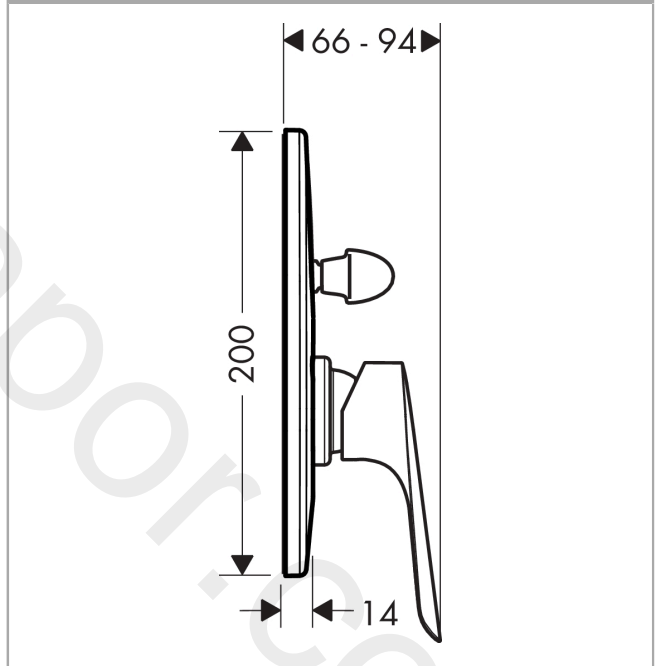

Logis E
Single lever bath mixer set for concealed installation
 Finish: **Chrome** Article Number: **71408000**

Description

product features

- consists of: single lever bath mixer, basic set
- 2 functions
- maximum flow rate at 3 bar: 33 l/min
- ceramic cartridge
- temperature limitation adjustable
- suitable for continuous flow water heaters
- connection type: basic set
- wall-mounted
- min. operating pressure: 1 bar
- max. operating pressure: 10 bar
- WRAS 1904068

Article Details

Price excl. VAT 186,67 £

Certificates / Sustainability

Product image

Scale drawing

Flowchart

Logis E
Single lever bath mixer set for concealed installation
 Finish: **Chrome** Article Number: **71408000**

Exploded Drawing

Year of production: >01/18

Logis E**Single lever bath mixer set for concealed installation**Finish: **Chrome** Article Number: **71408000****Spare part list**

Year of production: >01/18

Pos.	Description	Article Number	Price	PU
1	handle	93024000	£ 51,00	1
2	screw cover	96338000	£ 3,30	1
3	escutcheon bath/shower mixer	95011000	£ 51,00	1
4	O-Ring 48x3	95508000	£ 3,30	1
5	O-ring 14x3	98130000	£ 3,30	1
6	hollow screw	96065000	£ 6,10	1
7	cover cap	95433000	£ 6,10	1
8	diverter assy with sleeve and handle	95015000	£ 110,00	1
9	diverter knob cpl.	95013000	£ 16,10	1
10	hollow set screw M4x10	97667000	£ 3,30	1
11	O-ring 10x1,5	98123000	£ 3,30	1
12	O-ring 16x2,5	98134000	£ 3,30	1
13	O-ring 13x2	98128000	£ 3,30	1
14	selector assy	96937000	£ 20,50	1
15	flange	95010000	£ 35,00	1
16	concealed item	31741180	£ 156,00	1