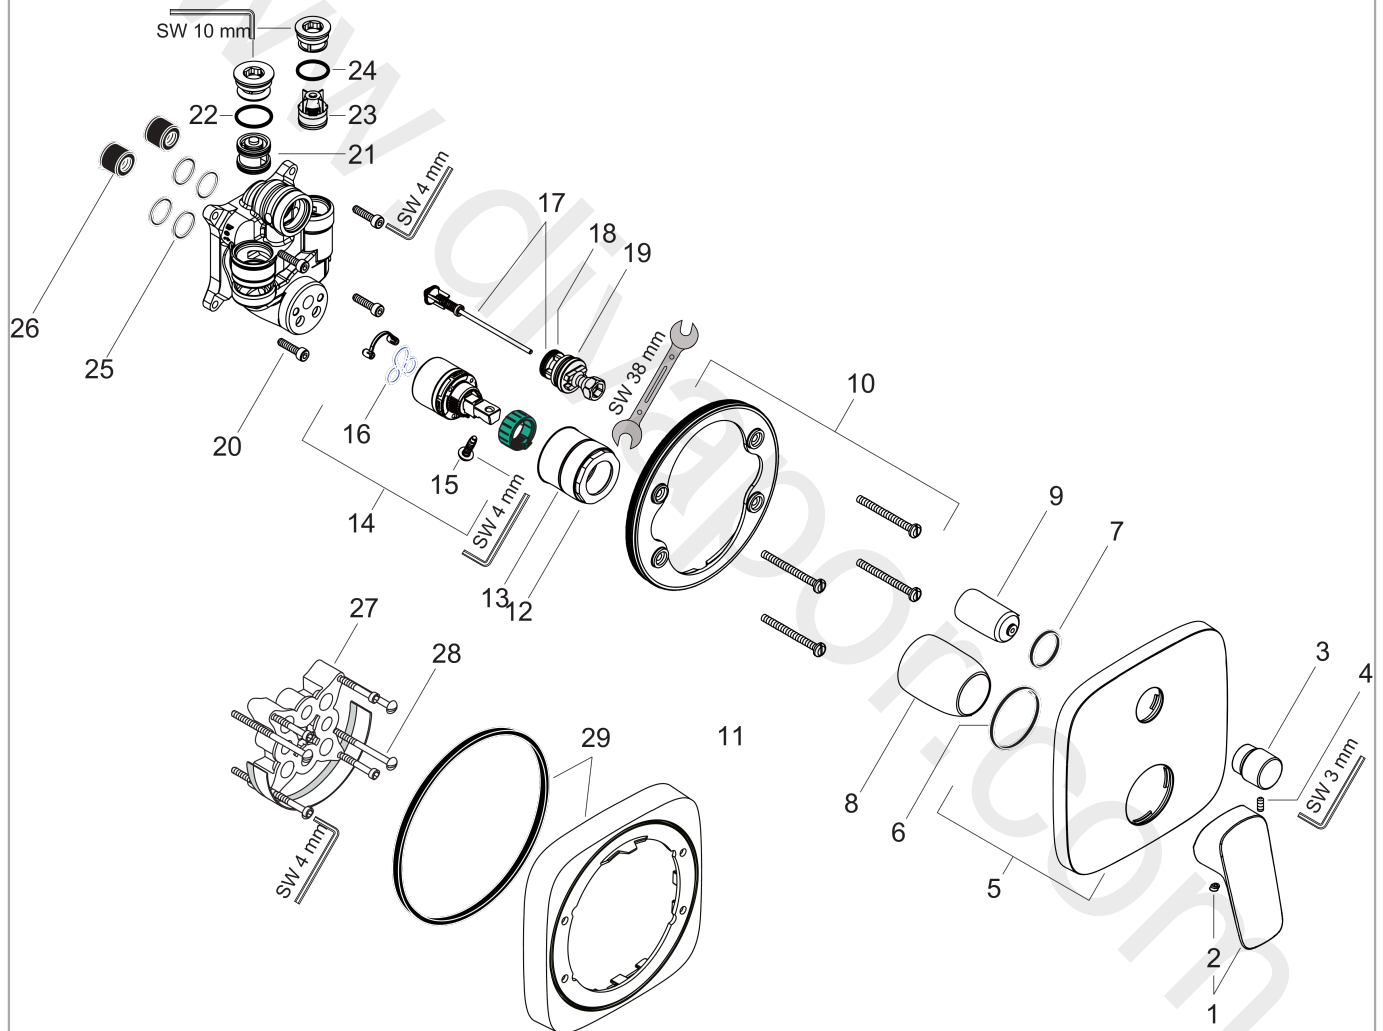

**Logis**

**Single lever bath mixer for concealed installation with integrated security combination according to EN1717 for iBox universal**

Surfaces: Article Number: **71407000**

**Exploded Drawing**

Year of production: **03/15 - 12/16**

## Logis

Single lever bath mixer for concealed installation with integrated security combination according to EN1717 for iBox universal

Surfaces: Article Number: **71407000**

### Spare part list

Year of production: 03/15 - 12/16

Pos.	Description	Article Number	Price	PU
1	handle	92224000	£ 51,00	1
2	screw cover	96338000	£ 3,30	1
3	diverter knob	98795000	£ 51,00	1
4	hollow set screw M4x10	97667000	£ 3,30	1
5	escutcheon 155 / 155 mm	95275000	£ 64,00	1
6	O-ring 43x3	98418000	£ 3,30	1
7	O-ring 23x3	98142000	£ 3,30	1
8	sleeve	98790000	£ 35,00	1
9	sleeve	98794000	£ 35,00	1
10	holder for escutcheon	98793000	£ 43,00	1
11	set of fixing screws	96454000	£ 9,00	1
12	nut	98796000	£ 43,00	1
13	O-ring 39x1,5	98400000	£ 3,30	1
14	cartridge, assy	92730000	£ 35,00	1
15	locking screw for handle	95140000	£ 6,10	1
16	seal	95008000	£ 9,00	1
17	selector assy	95014000	£ 64,00	1
18	O-ring 16x2,3	98207000	£ 3,30	1
19	O-ring 20x2,5	92602000	£ 6,10	1
20	set of screws	96525000	£ 9,00	1
21	vacuum breaker	96753000	£ 16,10	1
22	O-Ring 22x2	98185000	£ 3,30	1
23	non return valve	96655000	£ 13,30	1
24	O-ring 19x2	98426000	£ 3,30	1
25	O-ring 16x2	98133000	£ 3,30	1
26	noise reduction	94073000	£ 25,00	1
27	extension 25 mm	13595000	£ 75,00	1
28	set of fixing screws	97747000	£ 3,30	1
29	extension 22 mm	15597000	£ 74,00	1