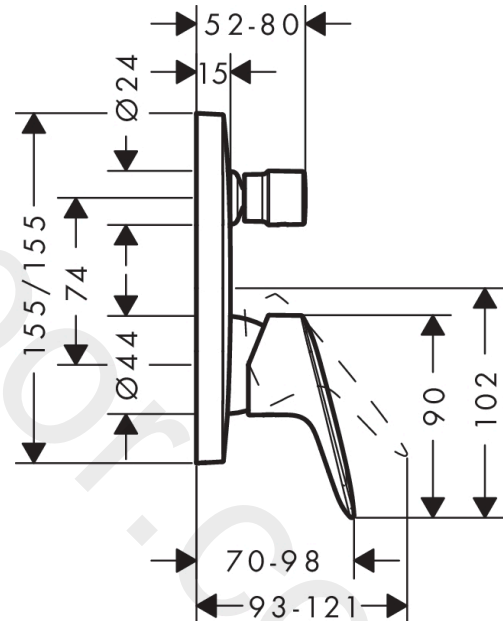

Scale drawing