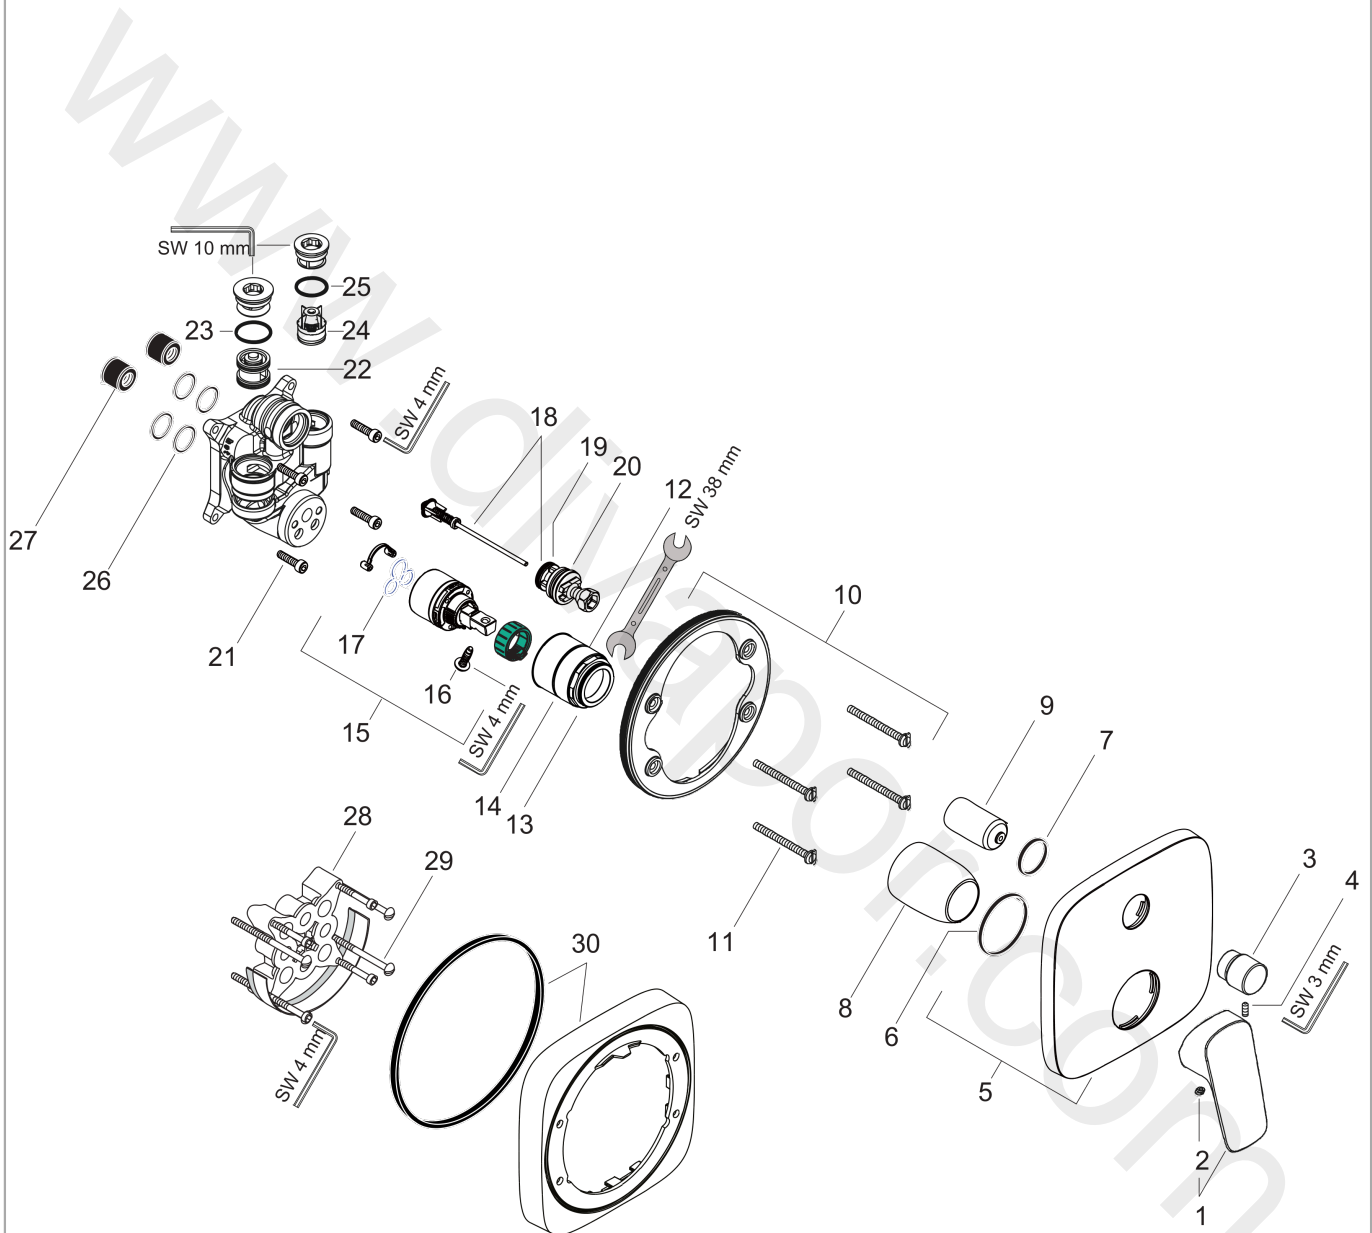

Logis

Single lever bath mixer for concealed installation with integrated security combination according to EN1717 for iBox universal

Finish: **Chrome** Article Number: **71407000**

Exploded Drawing

Year of production: >01/17

Logis

Single lever bath mixer for concealed installation with integrated security combination according to EN1717 for iBox universal

Finish: **Chrome** Article Number: **71407000**

Spare part list

Year of production: >01/17

Pos.	Description	Article Number	Price	PU
1	handle	92224000	£ 51,00	1
2	screw cover	96338000	£ 3,30	1
3	diverter knob	98795000	£ 51,00	1
4	hollow set screw M4x10	97667000	£ 3,30	1
5	escutcheon 155 / 155 mm	95275000	£ 64,00	1
6	O-ring 43x3	98418000	£ 3,30	1
7	O-ring 23x3	98142000	£ 3,30	1
8	sleeve	98790000	£ 35,00	1
9	sleeve	98794000	£ 35,00	1
10	holder for escutcheon	98793000	£ 43,00	1
11	set of fixing screws	96454000	£ 9,00	1
12	nut	98796000	£ 43,00	1
13	O-ring 30x1,5	98433000	£ 3,30	1
14	O-ring 39x1,5	98400000	£ 3,30	1
15	cartridge, assy	92730000	£ 35,00	1
16	locking screw for handle	95140000	£ 6,10	1
17	seal	95008000	£ 9,00	1
18	selector assy	95014000	£ 64,00	1
19	O-ring 17x2	98199000	£ 3,30	1
20	O-ring 20x2,5	92602000	£ 6,10	1
21	set of screws	96525000	£ 9,00	1
22	vacuum breaker	96753000	£ 16,10	1
23	O-Ring 22x2	98185000	£ 3,30	1
24	non return valve	96655000	£ 13,30	1
25	O-ring 19x2	98426000	£ 3,30	1
26	O-ring 16x2	98133000	£ 3,30	1
27	noise reduction	94073000	£ 25,00	1
28	extension 25 mm	13595000	£ 75,00	1
29	set of fixing screws	97747000	£ 3,30	1
30	extension 22 mm	15597000	£ 74,00	1
a	concealed item	01800180	£ 163,00	1