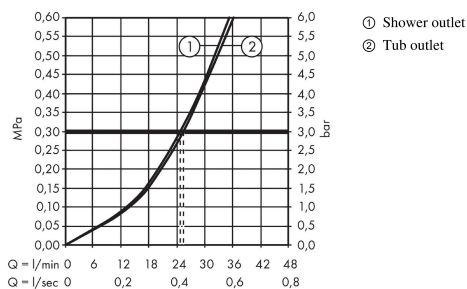

- 2 functions
- maximum flow rate at 3 bar: 25,6 l/min
- flow rate for bath spout at 3 bar: 25,6 l/min
- flow rate of hand shower at 3 bar: 24,8 l/min
- ceramic cartridge
- temperature limitation adjustable
- diverter with automatic resetting
- with integrated safety combination EN 1717
- connection type: basic set
- wall-mounted
- min. operating pressure: 1 bar
- max. operating pressure: 10 bar

Article Details

Price excl. VAT

220,83 £

Certificates / Sustainability

Product image

Scale drawing

Flowchart

Logis