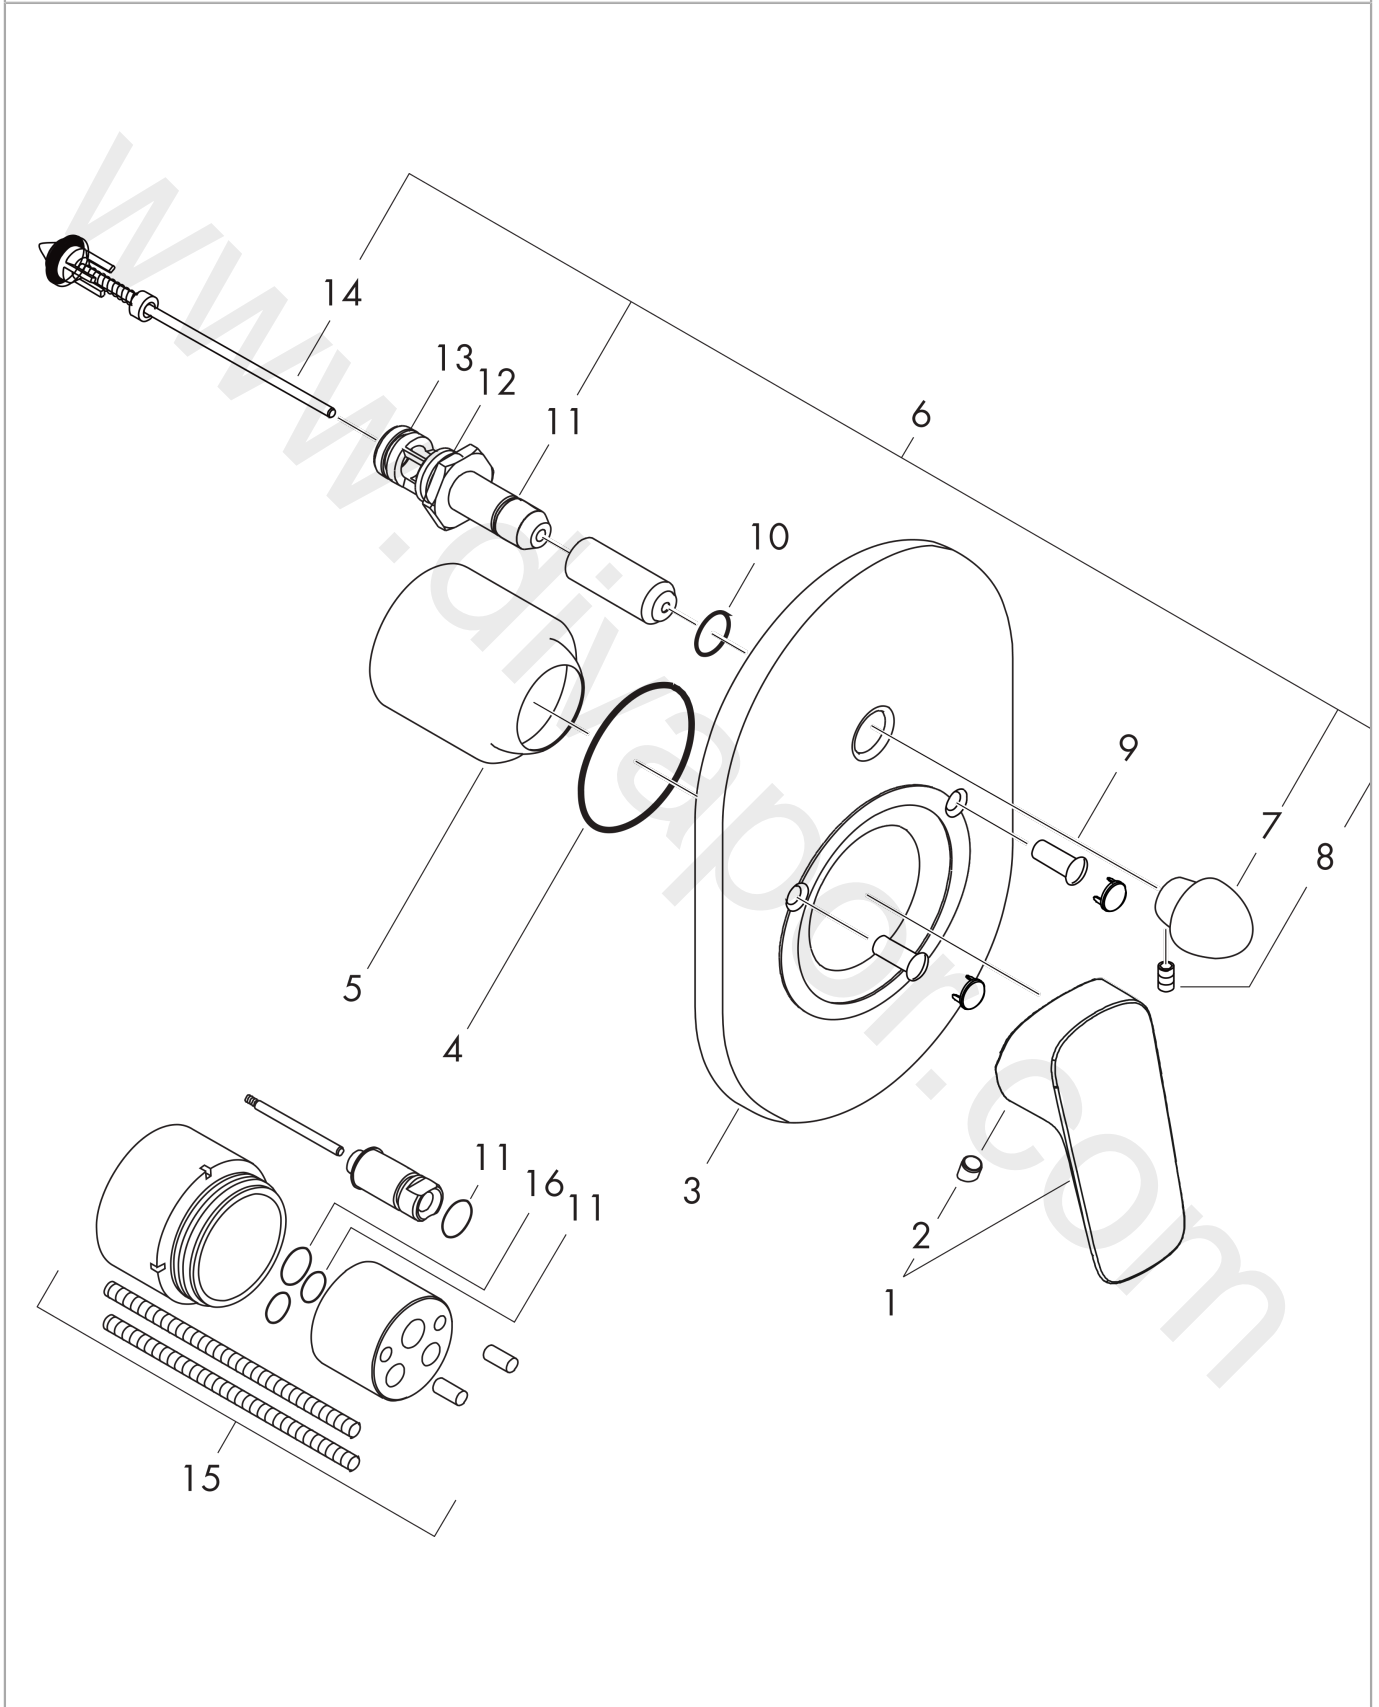

Logis
Single lever bath mixer for concealed installation
 Surfaces: Article Number: **71406000**

Exploded Drawing

Year of production: **04/14 - 03/15**

Logis**Single lever bath mixer for concealed installation**Surfaces: Article Number: **71406000****Spare part list**Year of production: **04/14 - 03/15**

Pos.	Description	Article Number	Price	PU
1	handle	92224000	£ 51,00	1
2	screw cover	96338000	£ 3,30	1
3	escutcheon bath/shower mixer	95011000	£ 51,00	1
4	O-Ring 48x3	95508000	£ 3,30	1
5	flange	96348000	£ 13,30	1
6	diverter assy with sleeve and handle	95015000	£ 110,00	1
7	diverter knob cpl.	95013000	£ 16,10	1
8	hollow set screw M4x10	97667000	£ 3,30	1
9	hollow screw	96065000	£ 6,10	1
10	O-ring 14x3	98130000	£ 3,30	1
11	O-ring 10x1,5	98123000	£ 3,30	1
12	O-ring 16x2,5	98134000	£ 3,30	1
13	O-ring 13x2	98128000	£ 3,30	1
14	selector assy	96937000	£ 20,50	1
15	extension set 28 mm tub mixer	32498000	£ 173,00	1
16	O-ring 12x1,5	98430000	£ 3,30	1
a	concealed item	31741180	£ 156,00	1