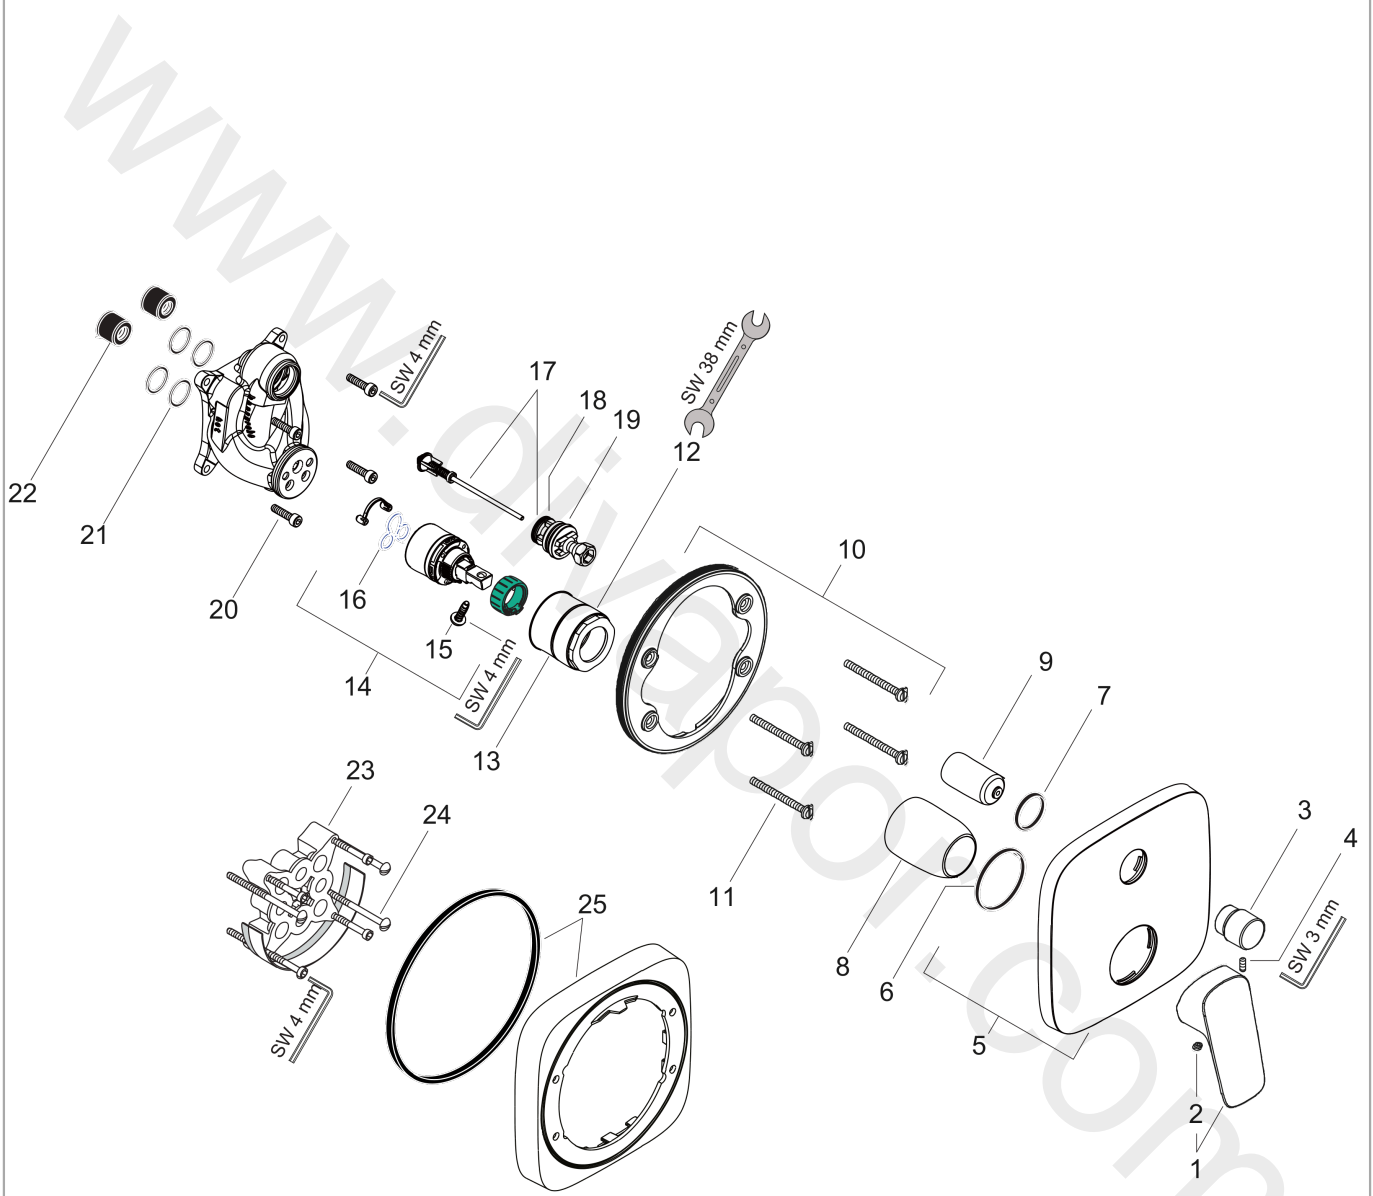

Logis

Single lever bath mixer for concealed installation for iBox universal

Surfaces: Article Number: **71405000**

Exploded Drawing

Year of production: **04/14 - 12/16**

Logis

Single lever bath mixer for concealed installation for iBox universal

Surfaces: Article Number: **71405000**

Spare part list

Year of production: 04/14 - 12/16

Pos.	Description	Article Number	Price	PU
1	handle	92224000	£ 51,00	1
2	screw cover	96338000	£ 3,30	1
3	diverter knob	98795000	£ 51,00	1
4	hollow set screw M4x10	97667000	£ 3,30	1
5	escutcheon 155 / 155 mm	95275000	£ 64,00	1
6	O-ring 43x3	98418000	£ 3,30	1
7	O-ring 23x3	98142000	£ 3,30	1
8	sleeve	98790000	£ 35,00	1
9	sleeve	98794000	£ 35,00	1
10	holder for escutcheon	98793000	£ 43,00	1
11	set of fixing screws	96454000	£ 9,00	1
12	nut	98796000	£ 43,00	1
13	O-ring 30x1,5	98433000	£ 3,30	1
14	O-ring 39x1,5	98400000	£ 3,30	1
15	cartridge, assy	92730000	£ 35,00	1
16	locking screw for handle	95140000	£ 6,10	1
17	seal	95008000	£ 9,00	1
18	selector assy	95014000	£ 64,00	1
19	O-ring 16x2,3	98207000	£ 3,30	1
20	O-ring 20x2,5	92602000	£ 6,10	1
21	set of screws	96525000	£ 9,00	1
22	O-ring 16x2	98133000	£ 3,30	1
23	noise reduction	94073000	£ 25,00	1
24	extension 25 mm	13595000	£ 75,00	1
25	set of fixing screws	97747000	£ 3,30	1
26	extension 22 mm	15597000	£ 74,00	1
a	concealed item	01800180	£ 163,00	1
b	spring for exchanged connections	96365000	£ 43,00	1