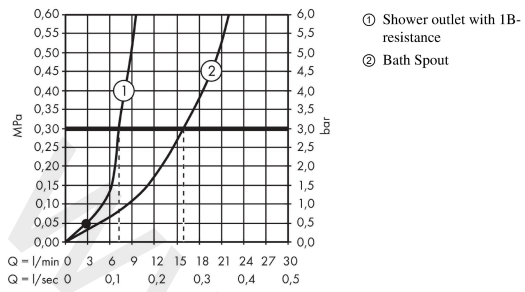

##### product features

- 2 functions
- projection: 300 mm
- centre distance: 150 ± 12 mm
- spray type mixer: normal spray
- maximum flow rate at 3 bar: 16 l/min
- flow rate for bath spout at 3 bar: 16 l/min
- flow rate of hand shower at 3 bar: 7,5 l/min
- ceramic cartridge
- temperature limitation adjustable
- diverter with automatic resetting
- suitable for continuous flow water heaters
- connection dimension: DN15
- connection type: s-shaped connections
- wall-mounted

#### Scale drawing

**Logis**

**Single lever bath mixer with long spout**

Finish: **Chrome** Article Number: **71402000**

**Flowchart**

Logis

Single lever bath mixer with long spout

Finish: **Chrome** Article Number: **71402000**