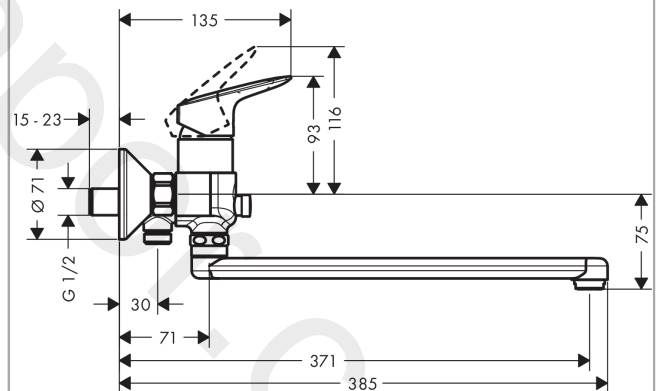

Scale drawing