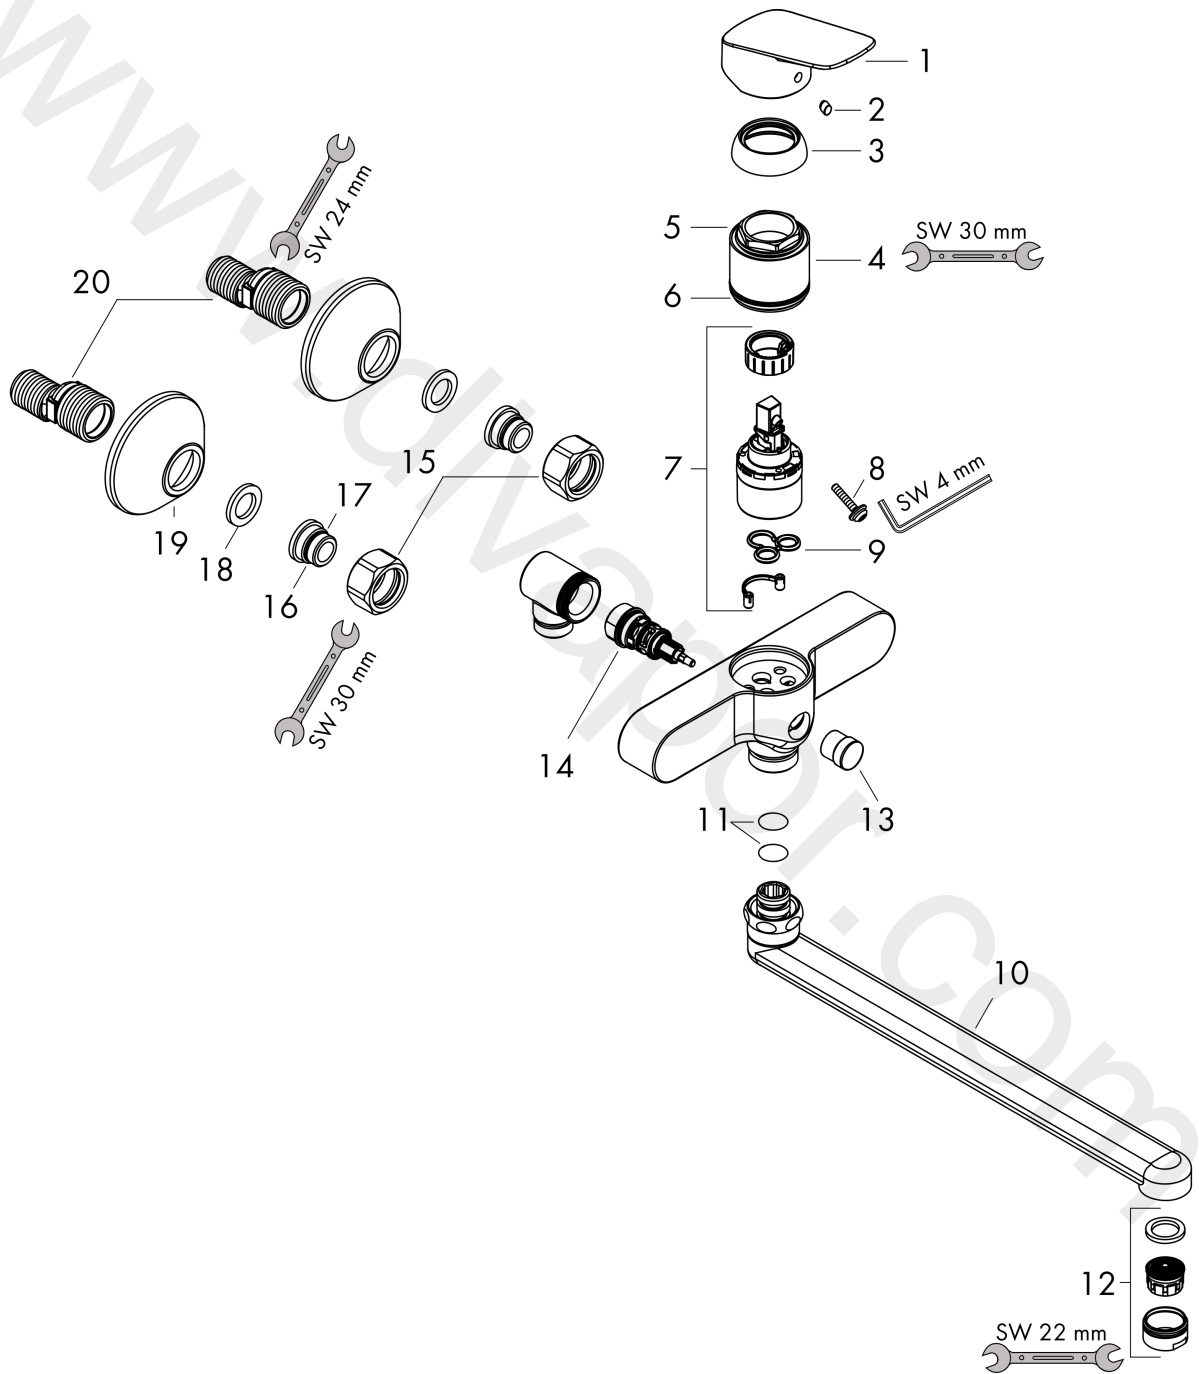

##### product features

- 2 functions
- projection: 300 mm
- centre distance: 150 ± 12 mm
- spray type mixer: normal spray
- maximum flow rate at 3 bar: 16 l/min
- flow rate for bath spout at 3 bar: 16 l/min
- flow rate of hand shower at 3 bar: 7,5 l/min
- ceramic cartridge
- temperature limitation adjustable
- diverter with automatic resetting
- suitable for continuous flow water heaters
- connection dimension: DN15
- connection type: s-shaped connections
- wall-mounted

#### Product image

#### Scale drawing

**Logis**

**Single lever bath mixer with long spout**

Finish: **Chrome** Article Number: **71402000**

**Flowchart**

Logis

Single lever bath mixer with long spout

Finish: **Chrome** Article Number: **71402000**

Exploded Drawing

Year of production: >01/16

**Logis****Single lever bath mixer with long spout**Finish: **Chrome** Article Number: **71402000****Spare part list**

Year of production: &gt;01/16

Pos.	Description	Article Number	Price	PU
1	handle	92224000	£ 51,00	1
2	screw cover	96338000	£ 3,30	1
3	flange	97406000	£ 20,50	1
4	nut	97977000	£ 43,00	1
5	O-Ring 32x2	98193000	£ 3,30	1
6	O-ring 33x1,5	98164000	£ 3,30	1
7	cartridge, assy	92730000	£ 35,00	1
8	locking screw for handle	95140000	£ 6,10	1
9	seal	95008000	£ 9,00	1
10	spout cpl.	92762000	£ 79,00	1
11	O-Ring 12x2,5	98230000	£ 3,30	1
12	aerator M24x1 (25 l/min)	92511000	£ 13,30	1
13	diverter knob	97981000	£ 20,50	1
14	selector	97978000	£ 64,00	1
15	set of nuts	96157000	£ 35,00	1
16	connecting thread	97220000	£ 16,10	1
17	O-ring 15x2	98163000	£ 3,30	1
18	filter packing	96922000	£ 9,00	1
19	escutcheon Ø 70 mm	94135000	£ 13,30	1
20	set of S-unions (±12 mm)	94140000	£ 51,00	1