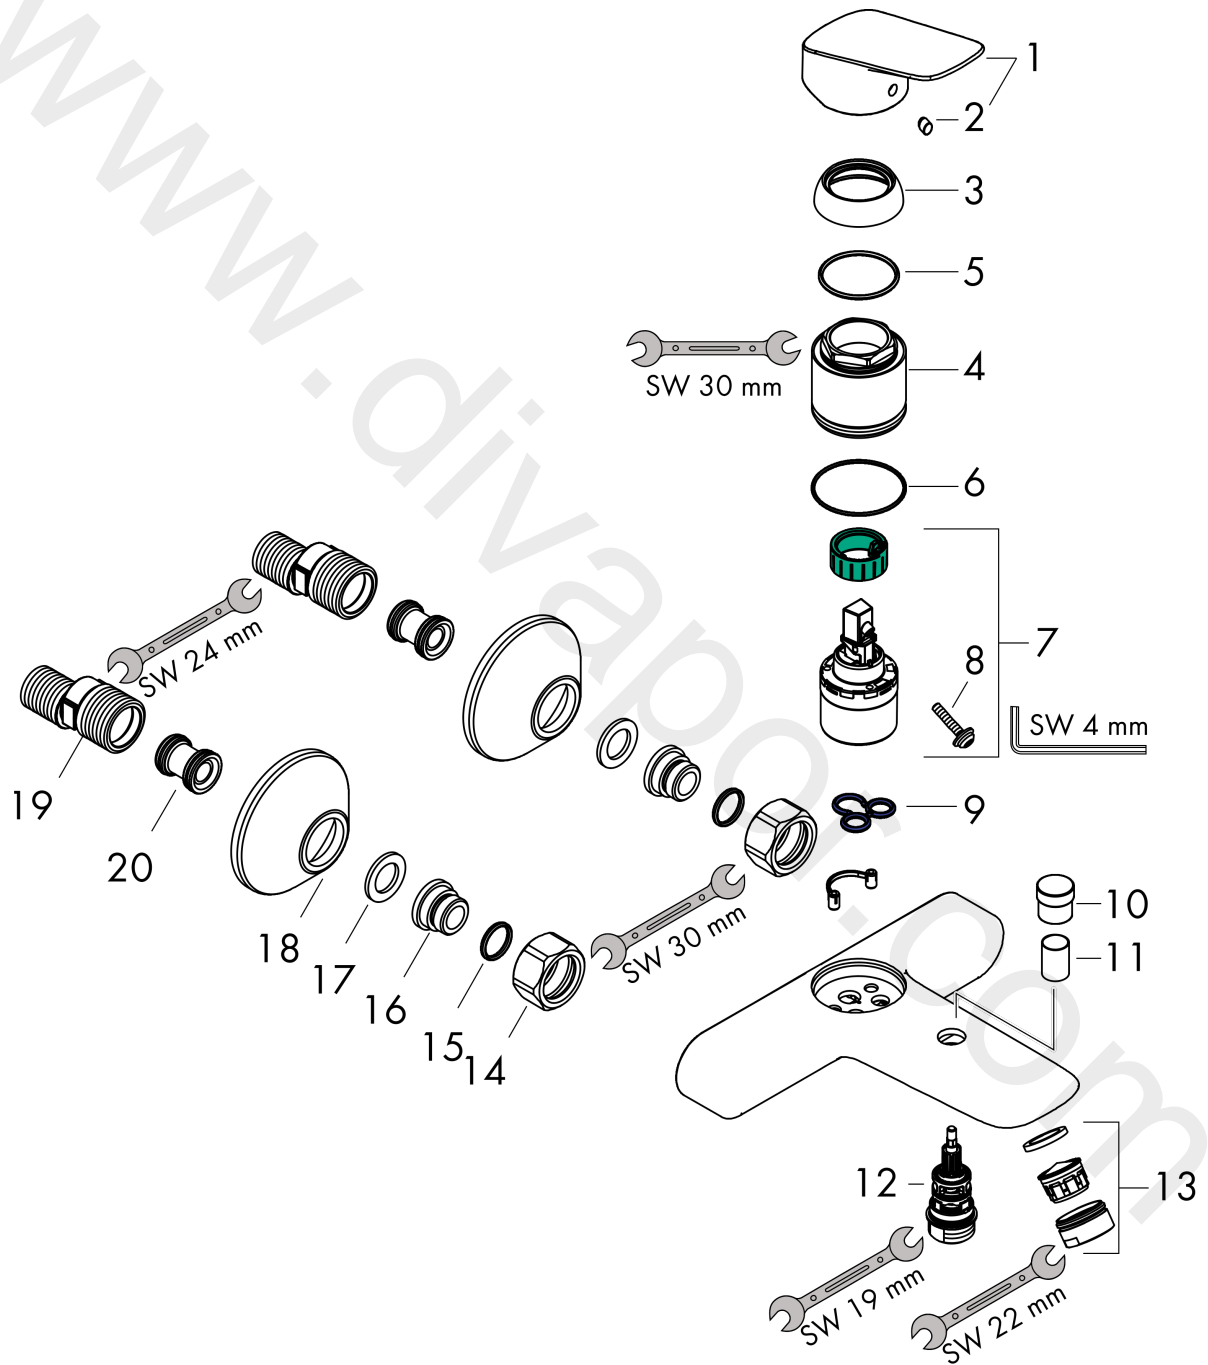

Logis

Single lever bath mixer for exposed installation with 2 flow rates

Surfaces: Article Number: 71401000

Exploded Drawing

Year of production: 04/14 - 06/14

## Logis

Single lever bath mixer for exposed installation with 2 flow rates

Surfaces: Article Number: **71401000**

### Spare part list

Year of production: **04/14 - 06/14**

Pos.	Description	Article Number	Price	PU
1	handle	92224000	£ 51,00	1
2	screw cover	96338000	£ 3,30	1
3	flange	97406000	£ 20,50	1
4	nut	97977000	£ 43,00	1
5	O-Ring 32x2	98193000	£ 3,30	1
6	O-ring 40x1,5	98464000	£ 3,30	1
7	cartridge, assy	95730000	£ 43,00	1
8	locking screw for handle	95140000	£ 6,10	1
9	seal	95008000	£ 9,00	1
10	diverter knob	97981000	£ 20,50	1
11	sleeve	97979000	£ 16,10	1
12	selector	97978000	£ 64,00	1
13	aerator M24x1 (30 l/min)	96512000	£ 16,10	1
14	set of nuts	96157000	£ 35,00	1
15	O-ring 15x2	98163000	£ 3,30	1
16	connecting thread	97220000	£ 16,10	1
17	filter packing	96922000	£ 9,00	1
18	escutcheon Ø 70 mm	94135000	£ 13,30	1
19	set of S-unions (±12 mm)	94140000	£ 51,00	1
20	noise reduction	96429000	£ 6,10	1
a	set of S-unions (±32 mm)	98592000	£ 43,00	1