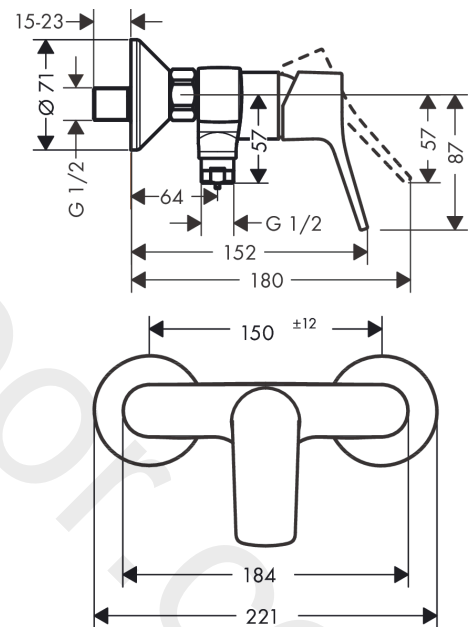

Talis E Keen
Single lever shower mixer for exposed installation
 Finish: **Chrome** Article Number: **71366000**

Description

product features

- 1 function
- centre distance: 150 ± 12 mm
- maximum flow rate at 3 bar: 22 l/min
- flow rate of hand shower at 3 bar: 22 l/min
- ceramic cartridge
- temperature limitation adjustable
- non-return valve
- with silencer
- hose connection DN15
- connection dimension: DN15
- connection type: s-shaped connections

Product image

Scale drawing

Flowchart

Shower outlet with 1B-resistance

Talis E Keen
Single lever shower mixer for exposed installation
 Finish: **Chrome** Article Number: **71366000**

Spare part list

Year of production: >05/21

Pos.	Description	Article Number	Price	PU
1	handle	93991000	£ 51,00	1
2	screw cover	96338000	£ 3,30	1
3	flange	97406000	£ 20,50	1
4	nut	97977000	£ 43,00	1
5	O-Ring 32x2	98193000	£ 3,30	1
6	O-ring 33x1,5	98164000	£ 3,30	1
7	cartridge, assy	92730000	£ 35,00	1
8	locking screw for handle	95140000	£ 6,10	1
9	seal	95008000	£ 9,00	1
10	Hose Connection	96044000	£ 25,00	1
11	O-ring 14x2	98129000	£ 3,30	1
12	set of non return valves DW 15	94074000	£ 16,10	1
13	set of nuts	96157000	£ 35,00	1
14	connecting thread	97220000	£ 16,10	1
15	O-ring 15x2	98163000	£ 3,30	1
16	filter packing	96922000	£ 9,00	1
17	escutcheon Ø 70 mm	94135000	£ 13,30	1
18	noise reduction	96429000	£ 6,10	1
19	set of S-unions (±12 mm)	94140000	£ 51,00	1