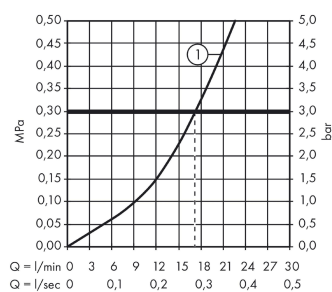

Talis E Keen
Single lever shower mixer for exposed installation
 Finish: **Chrome** Article Number: **71366000**

Description

product features

- 1 function
- centre distance: 150 ± 12 mm
- maximum flow rate at 3 bar: 22 l/min
- flow rate of hand shower at 3 bar: 22 l/min
- ceramic cartridge
- temperature limitation adjustable
- non-return valve
- with silencer
- hose connection DN15
- connection dimension: DN15
- connection type: s-shaped connections

Product image

Scale drawing

Flowchart

Shower outlet with 1B-resistance

Talis E Keen
Single lever shower mixer for exposed installation
 Finish: **Chrome** Article Number: **71366000**

Spare part list

Year of production: >05/21