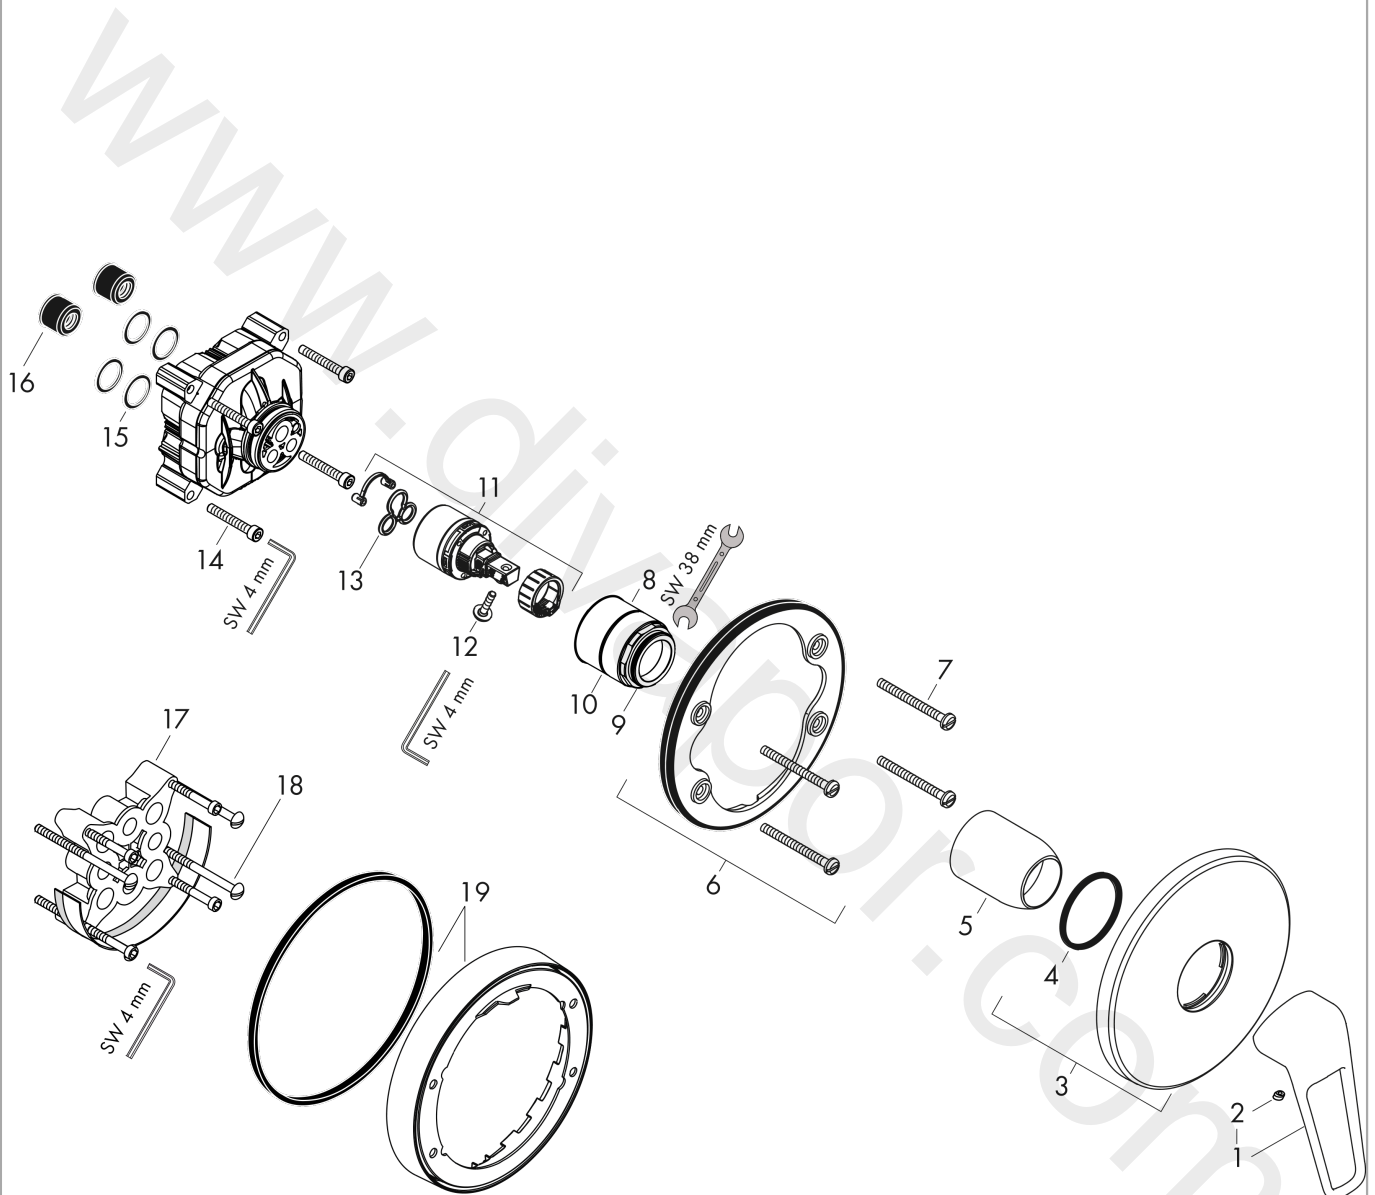

Novus Loop

Single lever shower mixer for concealed installation for iBox universal

Surfaces: Article Number: **71365000**

Exploded Drawing

Year of production: **10/17 - 06/22**

Novus Loop

Single lever shower mixer for concealed installation for iBox universal

Surfaces: Article Number: **71365000**

Spare part list

Year of production: **10/17 - 06/22**

| Pos. | Description | Article Number | Price | PU |
|------|-----------------------------------|----------------|----------|----|
| 1 | handle | 93194000 | £ 51,00 | 1 |
| 2 | screw cover | 96338000 | £ 3,30 | 1 |
| 3 | escutcheon Ø 150 mm | 98792000 | £ 64,00 | 1 |
| 4 | O-ring 43x3 | 98418000 | £ 3,30 | 1 |
| 5 | sleeve | 98790000 | £ 35,00 | 1 |
| 6 | holder for escutcheon | 98793000 | £ 43,00 | 1 |
| 7 | set of fixing screws | 96454000 | £ 9,00 | 1 |
| 8 | nut | 98796000 | £ 43,00 | 1 |
| 9 | O-ring 30x1,5 | 98433000 | £ 3,30 | 1 |
| 10 | O-ring 39x1,5 | 98400000 | £ 3,30 | 1 |
| 11 | cartridge, assy | 92730000 | £ 35,00 | 1 |
| 12 | locking screw for handle | 95140000 | £ 6,10 | 1 |
| 13 | seal | 95008000 | £ 9,00 | 1 |
| 14 | set of screws | 93243000 | £ 9,00 | 1 |
| 15 | O-ring 16x2 | 98133000 | £ 3,30 | 1 |
| 16 | noise reduction | 94073000 | £ 25,00 | 1 |
| 17 | extension 25 mm | 13595000 | £ 75,00 | 1 |
| 18 | set of fixing screws | 97747000 | £ 3,30 | 1 |
| 19 | extension 22 mm (Ø 170 mm) | 13596000 | £ 72,00 | 1 |
| a | concealed item | 01800180 | £ 163,00 | 1 |
| b | adapter for exchanged connections | 93181000 | £ 275,00 | 1 |