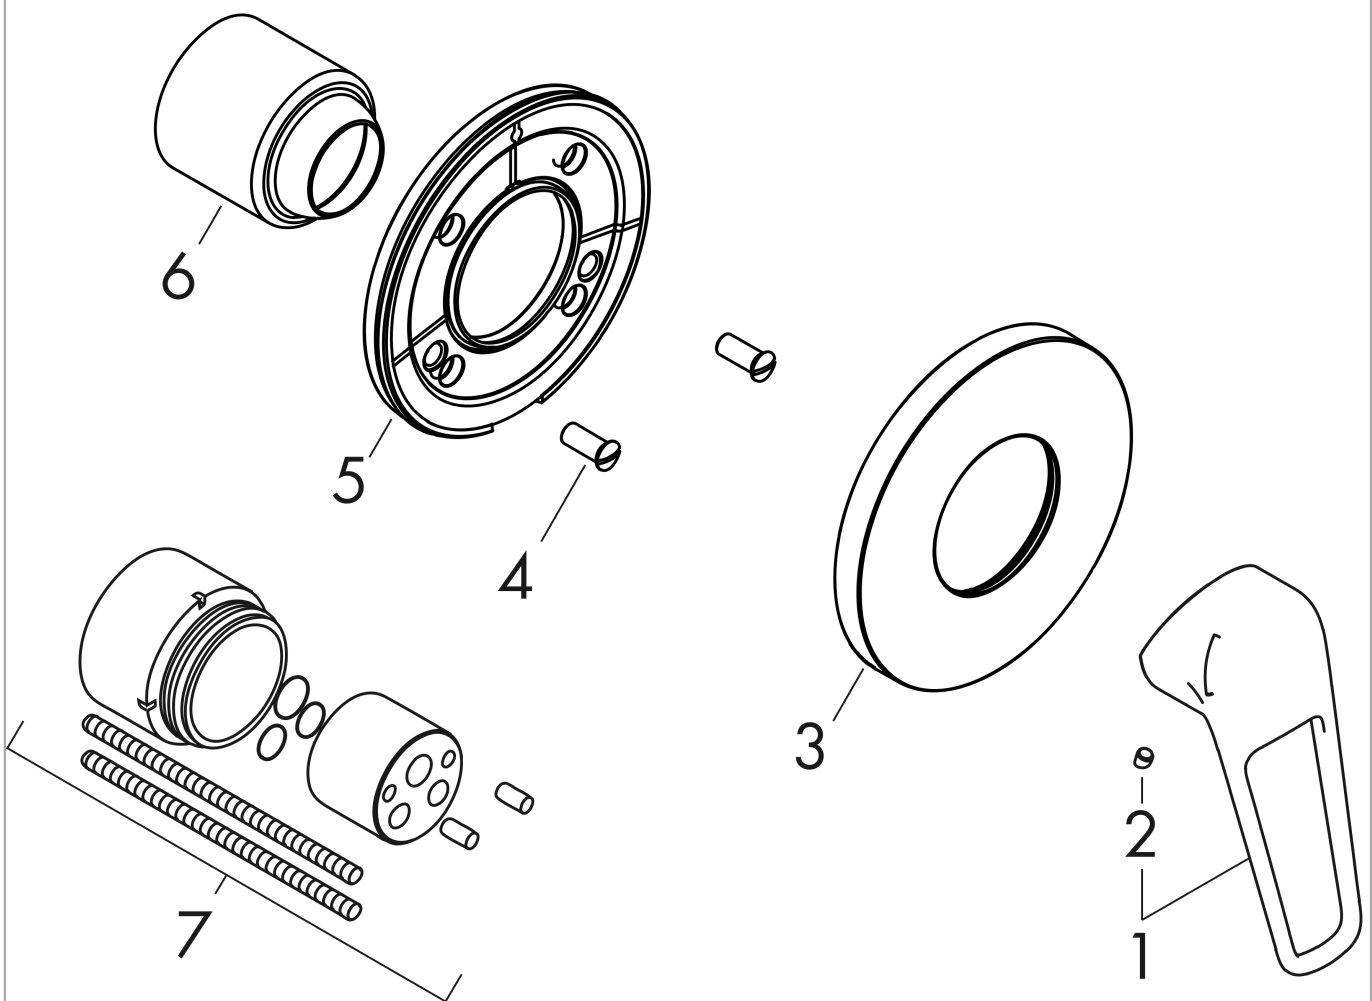

Novus Loop
Single lever shower mixer for concealed installation
 Surfaces: Article Number: **71361000**

Exploded Drawing

Year of production: **01/19 - 06/22**

Novus Loop
Single lever shower mixer for concealed installation
 Surfaces: Article Number: **71361000**

Spare part list

Year of production: **01/19 - 06/22**

Pos.	Description	Article Number	Price	PU
1	handle	93194000	£ 51,00	1
2	screw cover	96338000	£ 3,30	1
3	escutcheon	93468000	£ 51,00	1
4	hollow screw	96065000	£ 6,10	1
5	holder for escutcheon	93467000	£ 13,30	1
6	flange	96348000	£ 13,30	1
7	extension set 28 mm shower mixer	32698000	£ 137,00	1