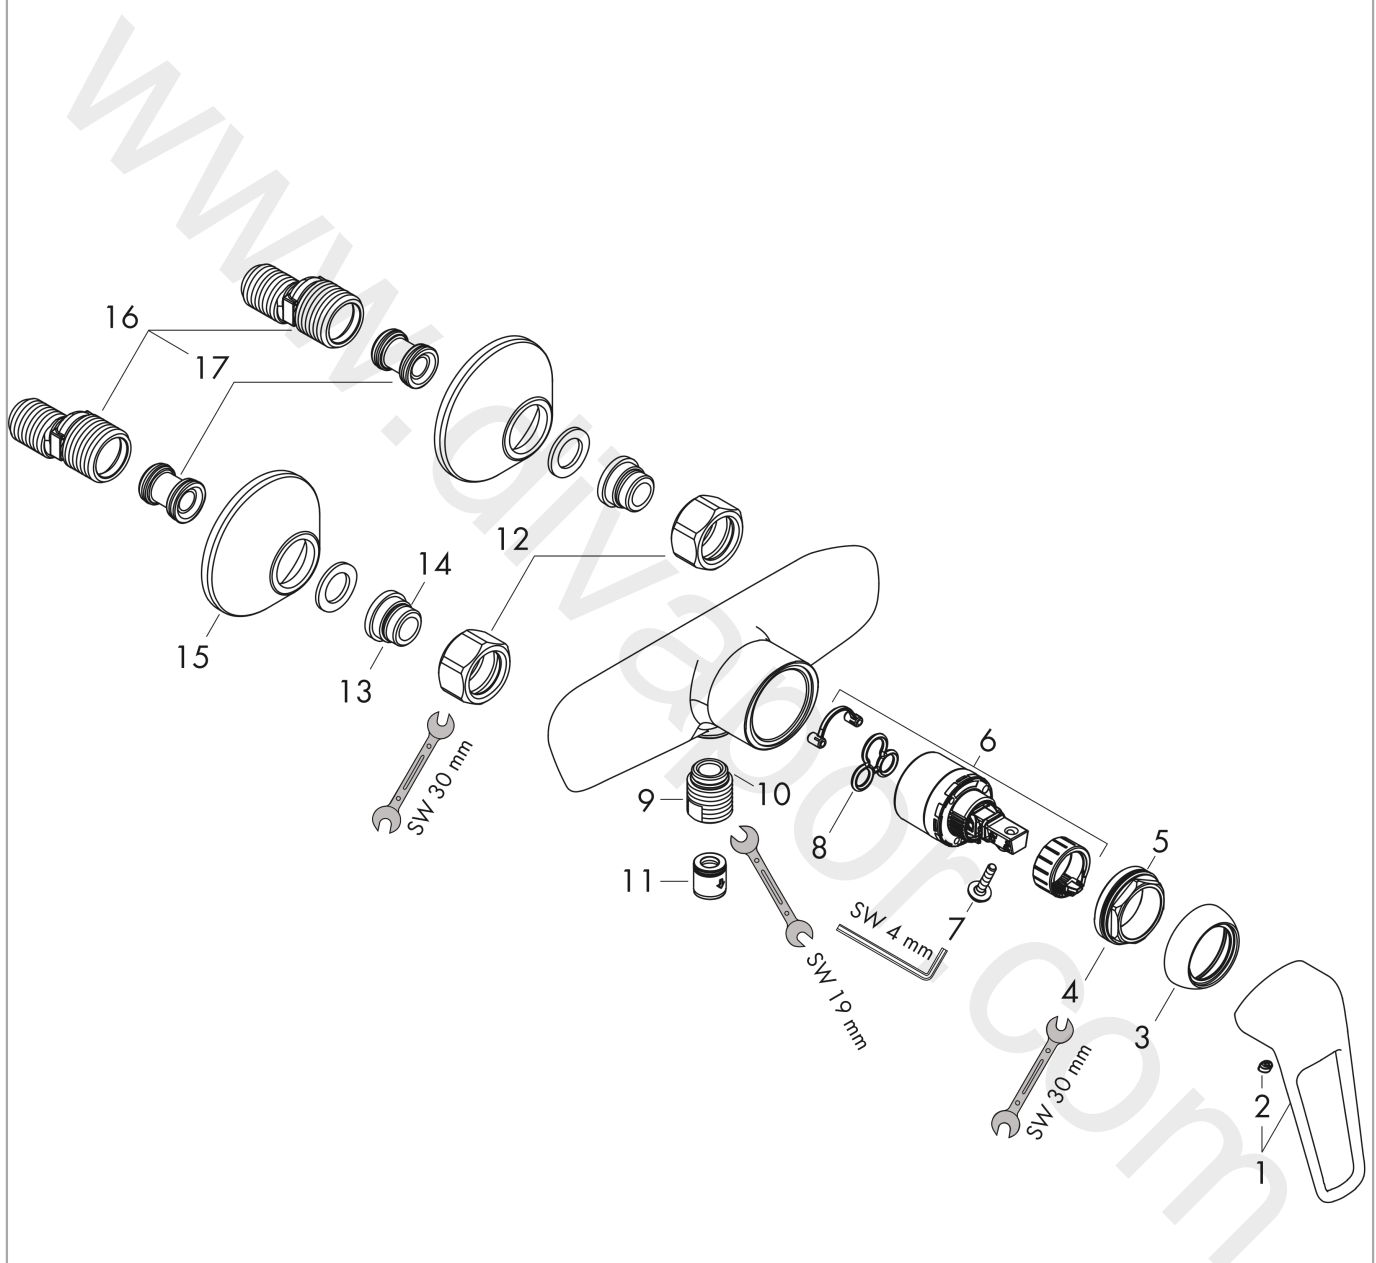

Novus Loop
Single lever shower mixer for exposed installation
 Surfaces: Article Number: **71360000**

Exploded Drawing

Year of production: **10/17 - 06/22**

Novus Loop
Single lever shower mixer for exposed installation
 Surfaces: Article Number: **71360000**

Spare part list

Year of production: **10/17 - 06/22**

Pos.	Description	Article Number	Price	PU
1	handle	93194000	£ 51,00	1
2	screw cover	96338000	£ 3,30	1
3	flange	97406000	£ 20,50	1
4	nut	97209000	£ 16,10	1
5	O-Ring 32x2	98193000	£ 3,30	1
6	cartridge, assy	92730000	£ 35,00	1
7	locking screw for handle	95140000	£ 6,10	1
8	seal	95008000	£ 9,00	1
9	Hose Connection	96044000	£ 25,00	1
10	set of non return valves DW 15	94074000	£ 16,10	1
11	O-ring 14x2	98129000	£ 3,30	1
12	set of nuts	96157000	£ 35,00	1
13	connecting thread	97220000	£ 16,10	1
14	O-ring 15x2	98163000	£ 3,30	1
15	escutcheon Ø 70 mm	94135000	£ 13,30	1
16	filter packing	96922000	£ 9,00	1
17	noise reduction	96429000	£ 6,10	1