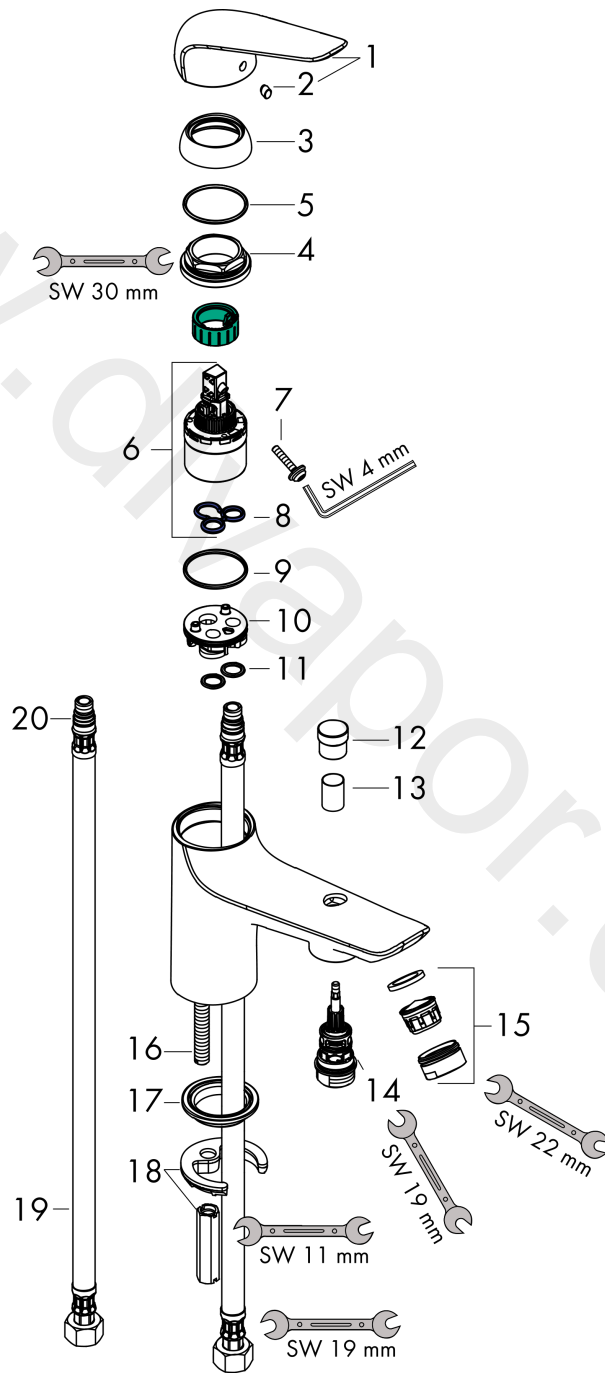

Novus
Single lever bath and shower mixer Monotrou with 2 flow rates
 Surfaces: Article Number: **71324000**

Exploded Drawing

Year of production: **05/20 - 06/22**

Novus

Single lever bath and shower mixer Monotrou with 2 flow rates

Surfaces: Article Number: **71324000**

Spare part list

Year of production: **05/20 - 06/22**

Pos.	Description	Article Number	Price	PU
1	handle	93192000	£ 43,00	1
2	screw cover	96338000	£ 3,30	1
3	flange	97406000	£ 20,50	1
4	nut	95870000	£ 25,00	1
5	O-ring 33x2	98154000	£ 3,30	1
6	cartridge, assy	95730000	£ 43,00	1
7	locking screw for handle	95140000	£ 6,10	1
8	seal	95008000	£ 9,00	1
9	O-Ring 32x2	98193000	£ 3,30	1
10	adapter for cartridge	97773000	£ 9,00	1
11	O-ring 9x1,8	98118000	£ 3,30	1
12	diverter knob	97981000	£ 20,50	1
13	sleeve	97979000	£ 16,10	1
14	selector	97978000	£ 64,00	1
15	aerator M24x1 (38 l/min)	92513000	£ 13,30	1
16	screw M8 x 68	97736000	£ 6,10	1
17	seal	97608000	£ 6,10	1
18	fixing set	96016000	£ 35,00	1
19	connection hose 450 mm M10x1 G3/8	96507000	£ 43,00	1
20	O-ring 8x1,75	97827000	£ 3,30	1