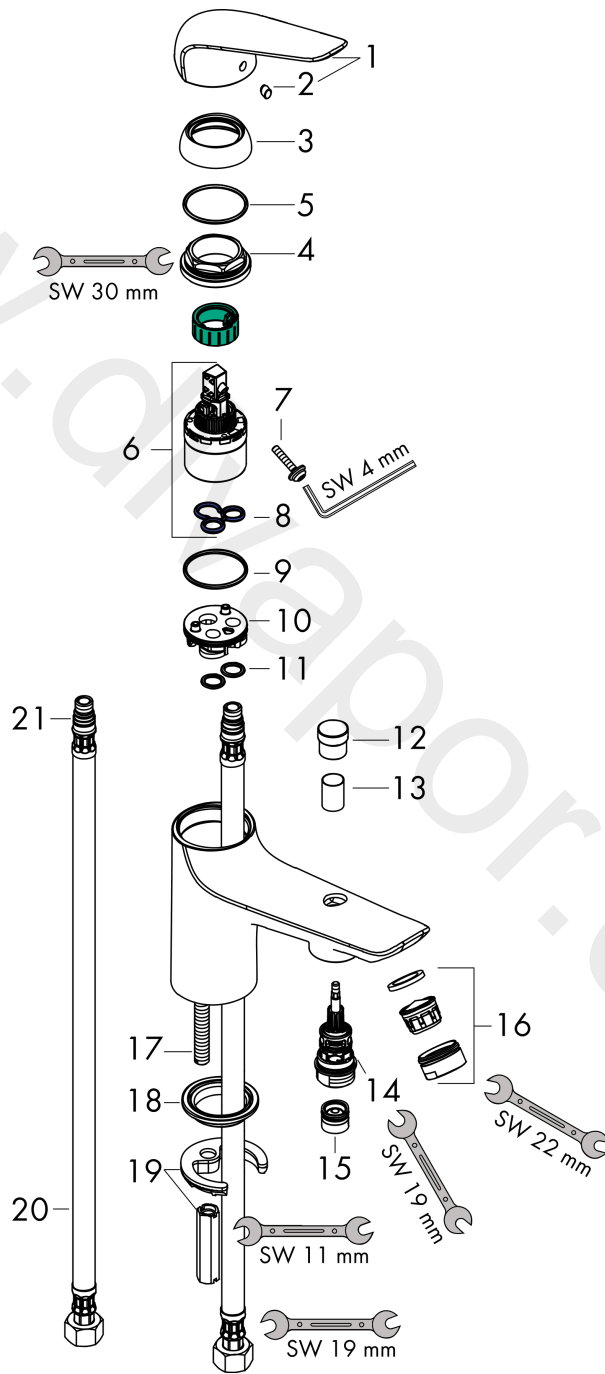

Novus
Single lever bath and shower mixer Monotrou with 2 flow rates
 Surfaces: Article Number: **71324000**

Exploded Drawing

Year of production: **10/17 - 04/20**

Novus**Single lever bath and shower mixer Monotrou with 2 flow rates**Surfaces: Article Number: **71324000****Spare part list**Year of production: **10/17 - 04/20**

Pos.	Description	Article Number	Price	PU
1	handle	93192000	£ 43,00	1
2	screw cover	96338000	£ 3,30	1
3	flange	97406000	£ 20,50	1
4	nut	95870000	£ 25,00	1
5	O-ring 33x2	98154000	£ 3,30	1
6	cartridge, assy	95730000	£ 43,00	1
7	locking screw for handle	95140000	£ 6,10	1
8	seal	95008000	£ 9,00	1
9	O-Ring 32x2	98193000	£ 3,30	1
10	adapter for cartridge	97773000	£ 9,00	1
11	O-ring 9x1,8	98118000	£ 3,30	1
12	diverter knob	97981000	£ 20,50	1
13	sleeve	97979000	£ 16,10	1
14	selector	97978000	£ 64,00	1
15	non return valve	97980000	£ 16,10	1
16	aerator M24x1 (38 l/min)	92513000	£ 13,30	1
17	screw M8 x 68	97736000	£ 6,10	1
18	seal	97608000	£ 6,10	1
19	fixing set	96016000	£ 35,00	1
20	connection hose 450 mm M10x1 G3/8	96507000	£ 43,00	1
21	O-ring 8x1,75	97827000	£ 3,30	1