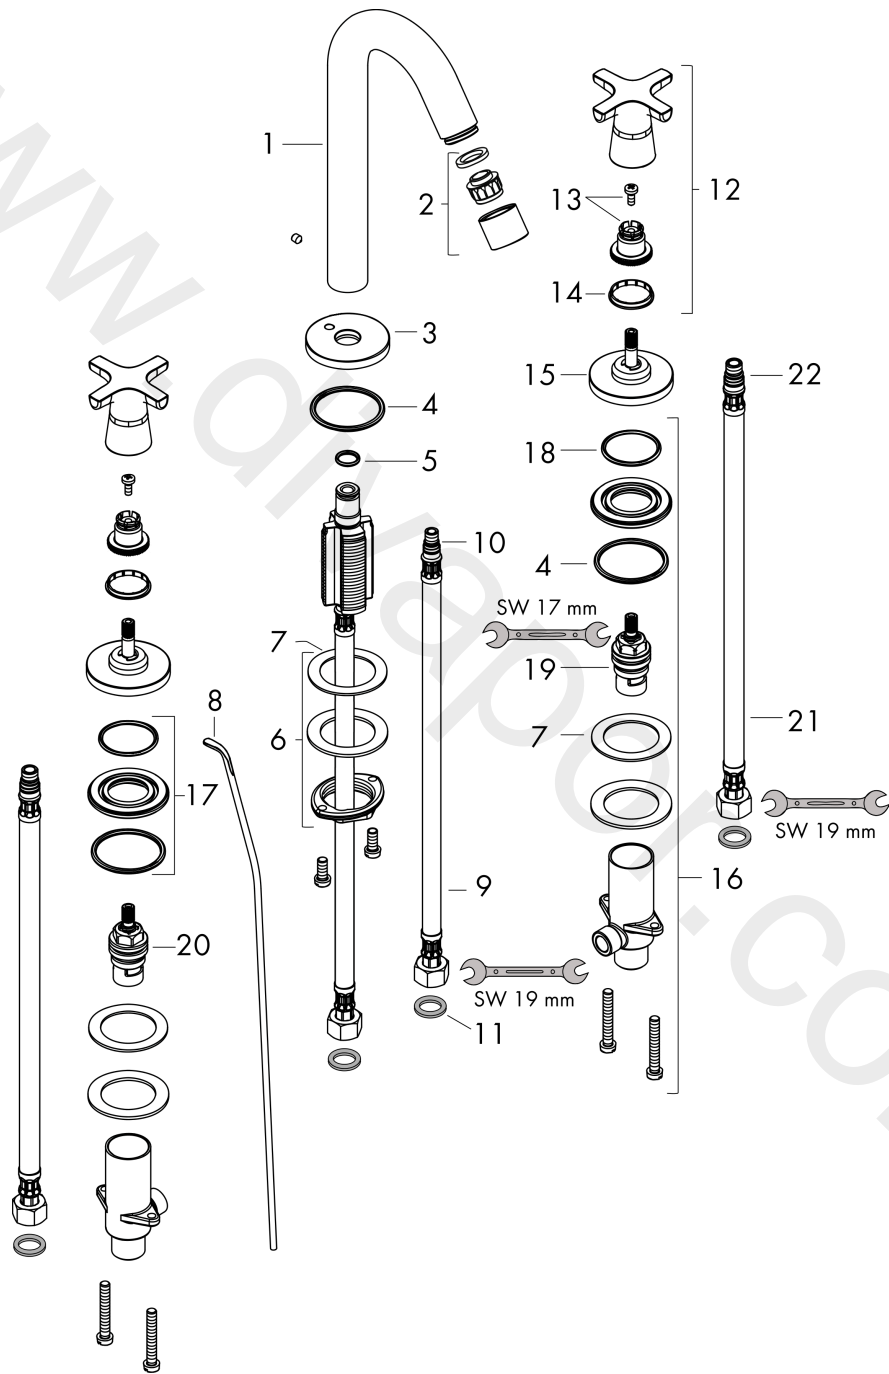

Logis Classic
3-hole basin mixer 150 with pop-up waste set
 Surfaces: Article Number: **71323000**

Exploded Drawing

Year of production: **05/14 - 12/14**

Logis Classic**3-hole basin mixer 150 with pop-up waste set**Surfaces: Article Number: **71323000****Spare part list**Year of production: **05/14 - 12/14**

Pos.	Description	Article Number	Price	PU
1	spout cpl.	95339000	£ 96,00	1
2	aerator M22x1 (5 l/min)	95455000	£ 35,00	1
3	escutcheon for spout	97505000	£ 64,00	1
4	O-ring 40x3	92634000	£ 3,30	1
5	O-ring 11x2	98127000	£ 3,30	1
6	fixing set (Ø 32)	13961000	£ 25,00	1
7	lever collar	97548000	£ 3,30	1
8	pull rod	96657000	£ 13,30	1
9	connection hose 450 mm M8x0,75 G3/8	97206000	£ 35,00	1
10	O-ring 7x1,5	98422000	£ 3,30	1
11	sealing set	95581000	£ 6,10	1
12	handle	92222000	£ 64,00	1
13	handle fixing set	98932000	£ 16,10	1
14	set of color-rings cold / hot water	92225000	£ 6,10	1
15	escutcheon Ø 52 mm	97285000	£ 51,00	1
16	stop valve cpl.	97357000	£ 137,00	1
17	nut	92854000	£ 20,50	1
18	O-Ring 32x2,5	96364000	£ 25,00	1
19	shut off unit left closing	96765000	£ 51,00	1
20	shut off unit right closing	96766000	£ 51,00	1
21	connection hose 450 mm M10x1 G3/8	96507000	£ 43,00	1
22	O-ring 8x1,75	97827000	£ 3,30	1
a	pop up waste	92168000	£ 43,00	1
b	fixation extension 35 mm	13898000	£ 79,00	1