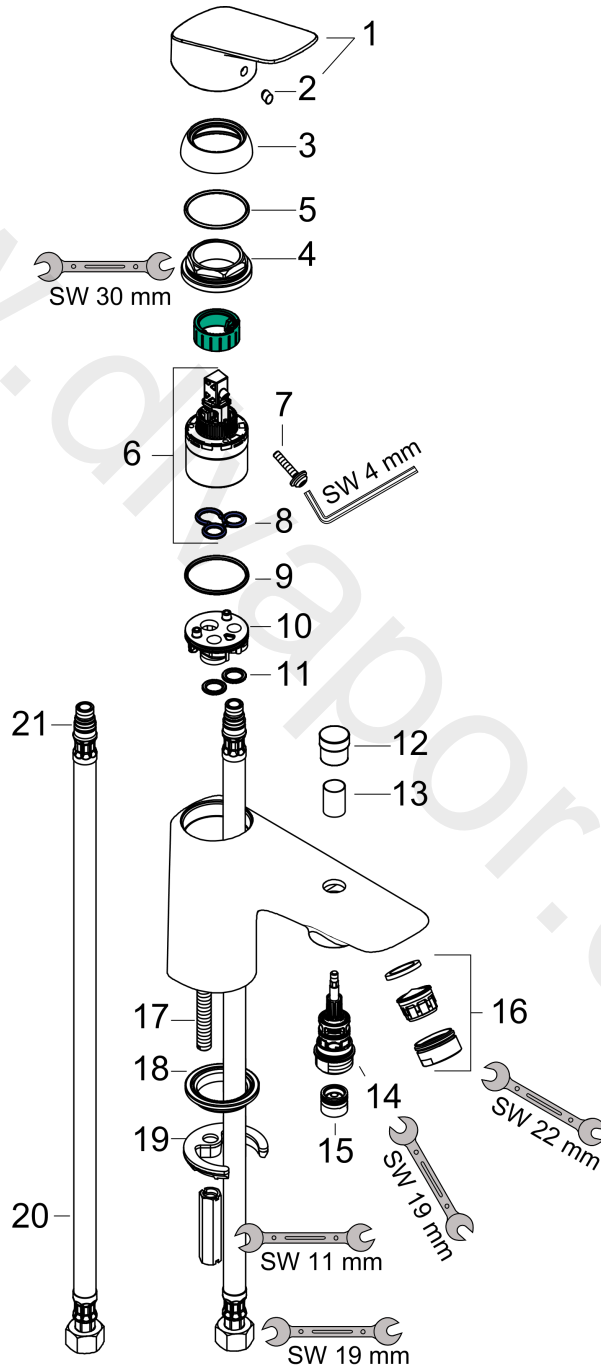

Logis

Single lever bath and shower mixer Monotrou with 2 flow rates

Surfaces: Article Number: 71315000

Exploded Drawing

Year of production: 04/14 - 04/20

**Logis****Single lever bath and shower mixer Monotrou with 2 flow rates**Surfaces: Article Number: **71315000****Spare part list**Year of production: **04/14 - 04/20**

<b>Pos.</b>	<b>Description</b>	<b>Article Number</b>	<b>Price</b>	<b>PU</b>
1	handle	92224000	£ 51,00	1
2	screw cover	96338000	£ 3,30	1
3	flange	97406000	£ 20,50	1
4	nut	95870000	£ 25,00	1
5	O-ring 33x2	98154000	£ 3,30	1
6	cartridge, assy	95730000	£ 43,00	1
7	locking screw for handle	95140000	£ 6,10	1
8	seal	95008000	£ 9,00	1
9	O-Ring 32x2	98193000	£ 3,30	1
10	adapter for cartridge	97773000	£ 9,00	1
11	O-ring 9x1,8	98118000	£ 3,30	1
12	diverter knob	97981000	£ 20,50	1
13	sleeve	97979000	£ 16,10	1
14	selector	97978000	£ 64,00	1
15	non return valve	97980000	£ 16,10	1
16	aerator M24x1 (30 l/min)	96512000	£ 16,10	1
17	screw M8 x 68	97736000	£ 6,10	1
18	seal Ø 42	98722000	£ 6,10	1
19	fixing set	96016000	£ 35,00	1
20	connection hose 450 mm M10x1 G3/8	96507000	£ 43,00	1
21	O-ring 8x1,75	97827000	£ 3,30	1