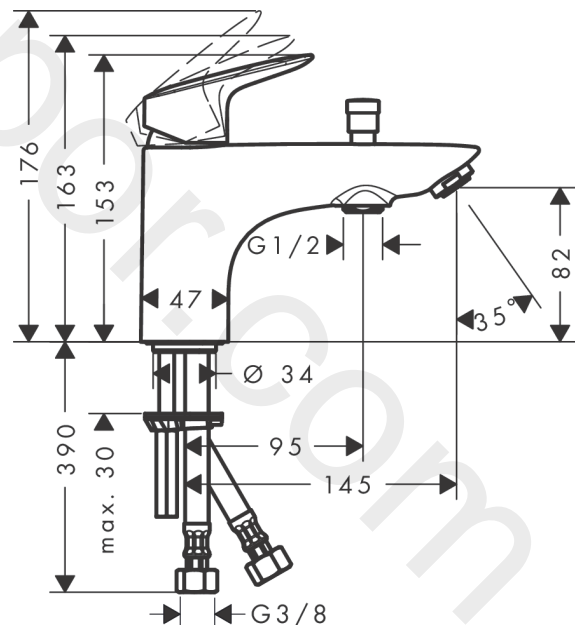

Logis

Single lever bath and shower mixer Monotrou with 2 flow rates

Finish: **Chrome** Article Number: **71315000**

Description

product features

- 2 functions
- projection: 145 mm
- spray type mixer: normal spray
- maximum flow rate at 3 bar: 20,5 l/min
- flow rate for bath spout at 3 bar: 20,5 l/min
- flow rate of hand shower at 3 bar: 14,9 l/min
- ceramic cartridge with Eco handle position for 2 flow rates
- temperature limitation adjustable
- diverter with automatic resetting
- non-return valve
- suitable for continuous flow water heaters
- connection dimension: DN15
- connection type: G 3/8 connections
- installation on bath rim
- min. operating pressure: 1 bar
- max. operating pressure: 10 bar
- no additional maintenance opening required

Article Details

Price excl. VAT

144,17 £

Technology

Certificates / Sustainability

Product image

Scale drawing

Logis

Exploded Drawing

Year of production: >01/15

Logis**Single lever bath and shower mixer Monotrou with 2 flow rates**Finish: **Chrome** Article Number: **71315000****Spare part list**

Year of production: >01/15

Pos.	Description	Article Number	Price	PU
1	handle	92224000	£ 51,00	1
2	screw cover	96338000	£ 3,30	1
3	flange	97406000	£ 20,50	1
4	nut	95870000	£ 25,00	1
5	O-ring 33x2	98154000	£ 3,30	1
6	cartridge, assy	95730000	£ 43,00	1
7	locking screw for handle	95140000	£ 6,10	1
8	seal	95008000	£ 9,00	1
9	O-Ring 32x2	98193000	£ 3,30	1
10	adapter for cartridge	97773000	£ 9,00	1
11	O-ring 9x1,8	98118000	£ 3,30	1
12	diverter knob	97981000	£ 20,50	1
13	sleeve	97979000	£ 16,10	1
14	selector	97978000	£ 64,00	1
15	non return valve	97980000	£ 16,10	1
16	aerator M24x1 (38 l/min)	92513000	£ 13,30	1
17	screw M8 x 68	97736000	£ 6,10	1
18	seal Ø 42	98722000	£ 6,10	1
19	fixing set	96016000	£ 35,00	1
20	connection hose 450 mm M10x1 G3/8	96507000	£ 43,00	1
21	O-ring 7x1,5	98422000	£ 3,30	1