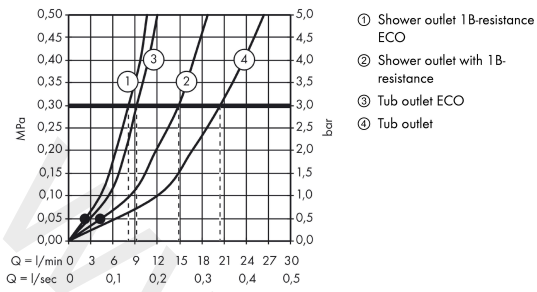

Logis

Single lever bath and shower mixer Monotrou with 2 flow rates

Finish: **Chrome** Article Number: **71315000**

Description

product features

- 2 functions
- projection: 145 mm
- spray type mixer: normal spray
- maximum flow rate at 3 bar: 20,5 l/min
- flow rate for bath spout at 3 bar: 20,5 l/min
- flow rate of hand shower at 3 bar: 14,9 l/min
- ceramic cartridge with Eco handle position for 2 flow rates
- temperature limitation adjustable
- diverter with automatic resetting
- non-return valve
- suitable for continuous flow water heaters
- connection dimension: DN15
- connection type: G 3/8 connections
- installation on bath rim
- min. operating pressure: 1 bar
- max. operating pressure: 10 bar
- no additional maintenance opening required

Article Details

Price excl. VAT

144,17 £

Technology

Certificates / Sustainability

Product image

Scale drawing

Logis

Single lever bath and shower mixer Monotrou with 2 flow rates

Finish: **Chrome** Article Number: **71315000**

Flowchart

Logis
Single lever bath and shower mixer Monotrou with 2 flow rates
 Finish: **Chrome** Article Number: **71315000**