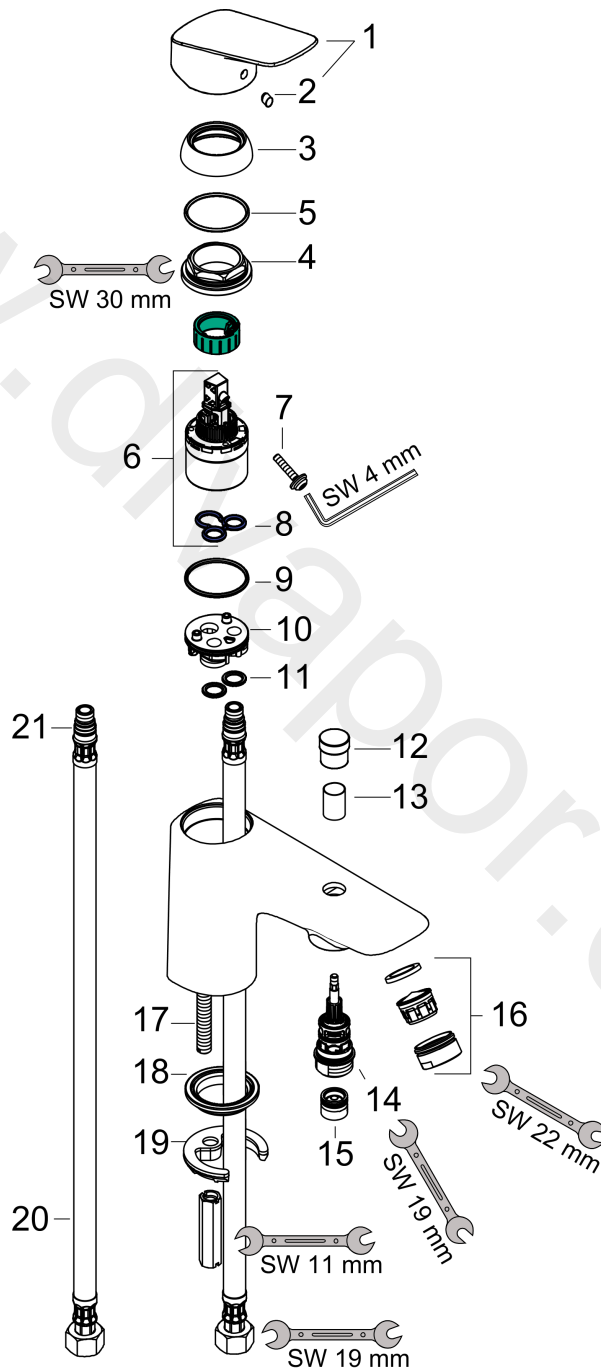

Logis

Single lever bath and shower mixer Monotrou with 2 flow rates

Finish: **Chrome** Article Number: **71315000**

Description

product features

- 2 functions
- projection: 145 mm
- spray type mixer: normal spray
- maximum flow rate at 3 bar: 20,5 l/min
- flow rate for bath spout at 3 bar: 20,5 l/min
- flow rate of hand shower at 3 bar: 14,9 l/min
- ceramic cartridge with Eco handle position for 2 flow rates
- temperature limitation adjustable
- diverter with automatic resetting
- non-return valve
- suitable for continuous flow water heaters
- connection dimension: DN15
- connection type: G 3/8 connections
- installation on bath rim
- min. operating pressure: 1 bar
- max. operating pressure: 10 bar
- no additional maintenance opening required

Single lever bath and shower mixer Monotrou with 2 flow rates

Finish: **Chrome** Article Number: **71315000**

Flowchart

Logis
Single lever bath and shower mixer Monotrou with 2 flow rates
 Finish: **Chrome** Article Number: **71315000**

Exploded Drawing

Year of production: >01/15

Logis**Single lever bath and shower mixer Monotrou with 2 flow rates**Finish: **Chrome** Article Number: **71315000****Spare part list**

Year of production: >01/15

Pos.	Description	Article Number	Price	PU
1	handle	92224000	£ 51,00	1
2	screw cover	96338000	£ 3,30	1
3	flange	97406000	£ 20,50	1
4	nut	95870000	£ 25,00	1
5	O-ring 33x2	98154000	£ 3,30	1
6	cartridge, assy	95730000	£ 43,00	1
7	locking screw for handle	95140000	£ 6,10	1
8	seal	95008000	£ 9,00	1
9	O-Ring 32x2	98193000	£ 3,30	1
10	adapter for cartridge	97773000	£ 9,00	1
11	O-ring 9x1,8	98118000	£ 3,30	1
12	diverter knob	97981000	£ 20,50	1
13	sleeve	97979000	£ 16,10	1
14	selector	97978000	£ 64,00	1
15	non return valve	97980000	£ 16,10	1
16	aerator M24x1 (38 l/min)	92513000	£ 13,30	1
17	screw M8 x 68	97736000	£ 6,10	1
18	seal Ø 42	98722000	£ 6,10	1
19	fixing set	96016000	£ 35,00	1
20	connection hose 450 mm M10x1 G3/8	96507000	£ 43,00	1
21	O-ring 7x1,5	98422000	£ 3,30	1