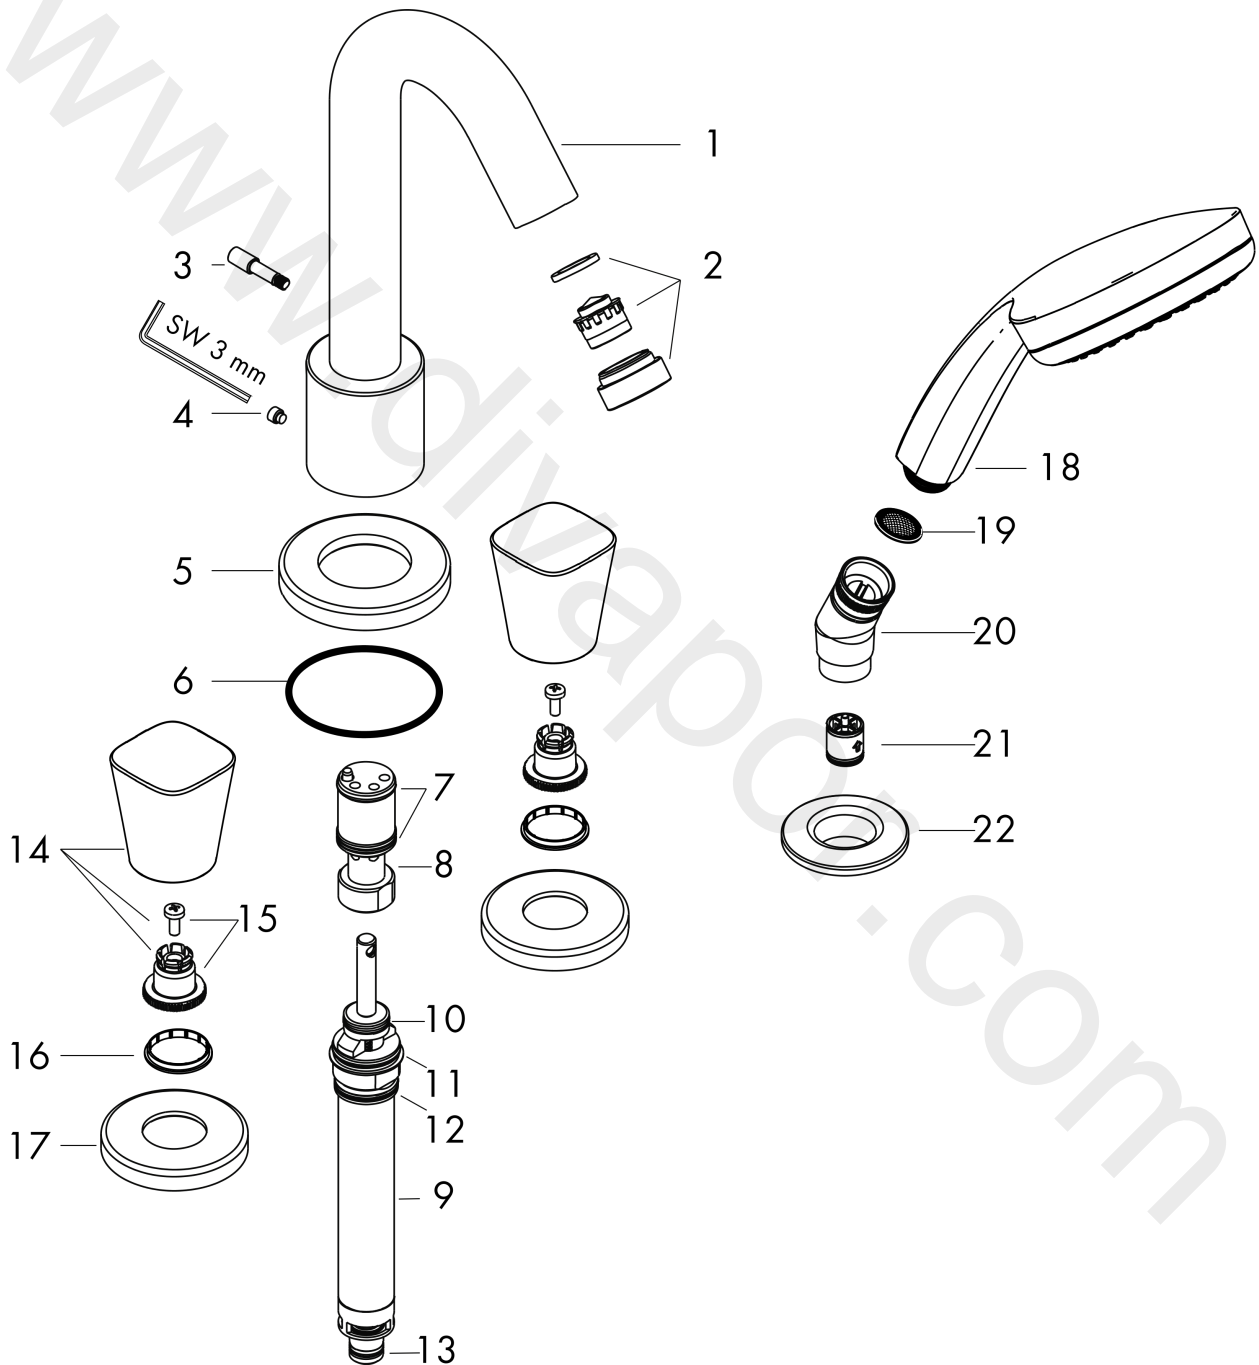

Logis

4-hole rim mounted bath mixer

Surfaces: Article Number: 71314000

Exploded Drawing

Year of production: 04/14 - 12/14

**Logis****4-hole rim mounted bath mixer**Surfaces: Article Number: **71314000****Spare part list**Year of production: **04/14 - 12/14**

Pos.	Description	Article Number	Price	PU
1	spout cpl.	95464000	£ 173,00	1
2	aerator M24x1 (25 l/min)	95456000	£ 51,00	1
3	diverter knob	96774000	£ 35,00	1
4	hollow set screw M6x6	97660000	£ 3,30	1
5	escutcheon Ø 70 mm	97779000	£ 79,00	1
6	O-ring 58x3	98202000	£ 3,30	1
7	O-ring 21x1,5	98219000	£ 3,30	1
8	guide tube	92214000	£ 51,00	1
9	selector assy	96775000	£ 79,00	1
10	O-Ring 14x2,5	98189000	£ 3,30	1
11	O-Ring 23x2,5	98183000	£ 3,30	1
12	O-Ring 22x2	98185000	£ 3,30	1
13	O-ring 9x2,5	98217000	£ 3,30	1
14	handle	92250000	£ 43,00	1
15	handle fixing set	94184000	£ 6,10	1
16	set of color-rings cold / hot water	96299000	£ 20,50	1
17	escutcheon	31098000	£ 43,00	1
18	handshower	28535000	£ 59,00	1
19	filter insert	97708000	£ 6,10	1
20	shower holder	28071000	£ 43,00	1
21	set of non return valves DW 15	94074000	£ 16,10	1
22	escutcheon Ø 52 mm	97159000	£ 51,00	1
a	concealed item	13244180	£ 455,00	1
b	Grease	90920000	£ 16,10	1