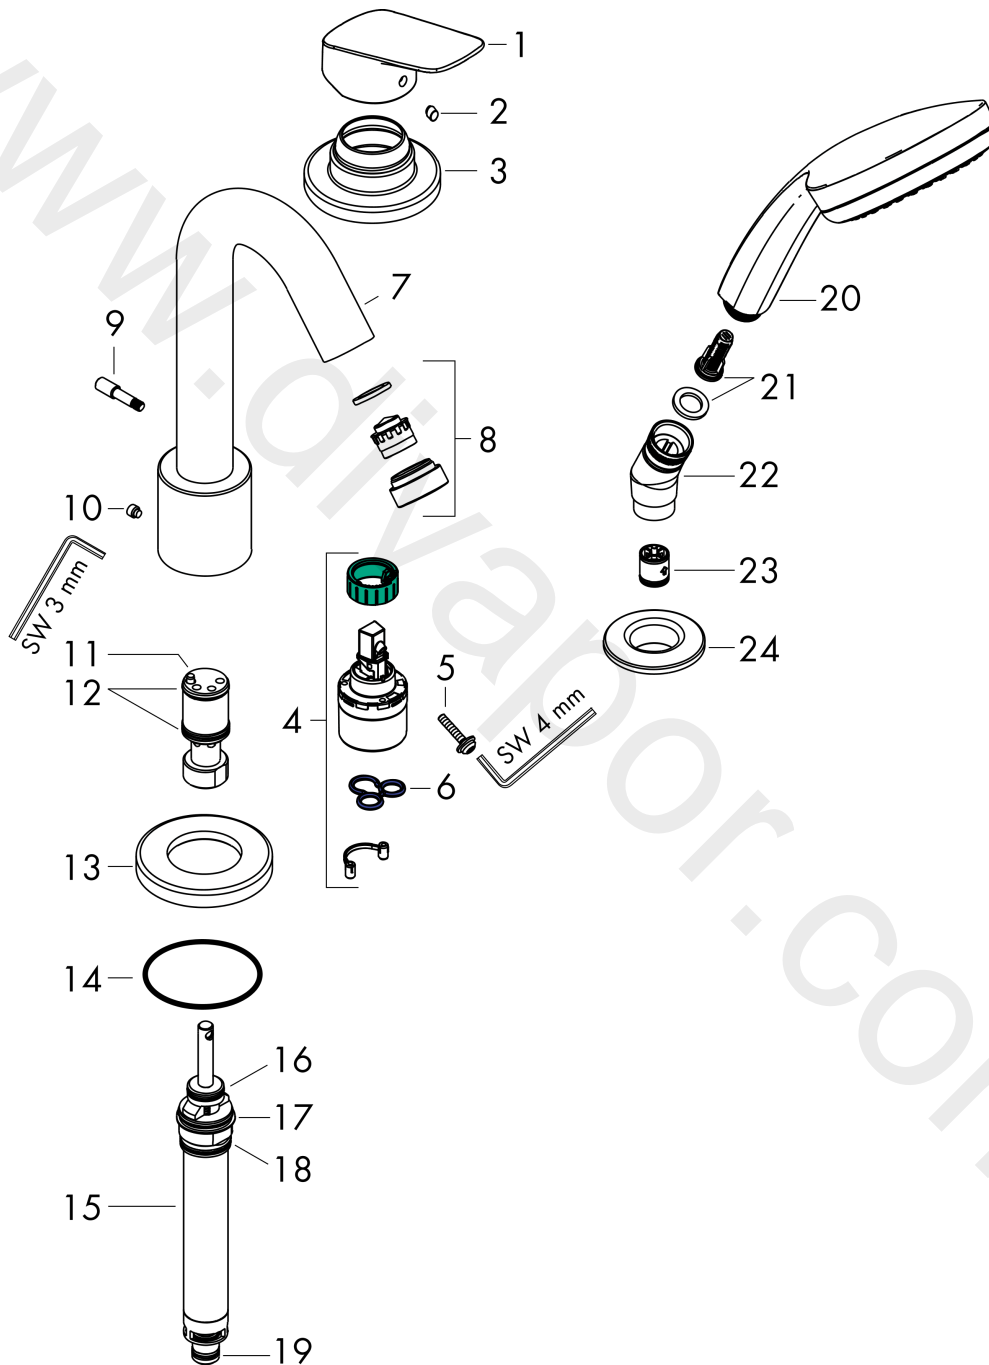

**Logis**  
**3-hole rim mounted single lever bath mixer**  
 Surfaces: Article Number: **71313000**

**Exploded Drawing**

Year of production: **04/14 - 12/14**

### 3-hole rim mounted single lever bath mixer

Surfaces: Article Number: **71313000**

## Spare part list

Year of production: 04/14 - 12/14

Pos.	Description	Article Number	Price	PU
1	handle	92224000	£ 51,00	1
2	screw cover	96338000	£ 3,30	1
3	escutcheon	95797000	£ 35,00	1
4	cartridge, assy	92730000	£ 35,00	1
5	locking screw for handle	95140000	£ 6,10	1
6	seal	95008000	£ 9,00	1
7	spout cpl.	95464000	£ 173,00	1
8	aerator M24x1 (25 l/min)	95456000	£ 51,00	1
9	diverter knob	96774000	£ 35,00	1
10	hollow set screw M6x6	97660000	£ 3,30	1
11	guide tube	92214000	£ 51,00	1
12	O-ring 21x1,5	98219000	£ 3,30	1
13	escutcheon Ø 70 mm	97779000	£ 79,00	1
14	O-ring 58x3	98202000	£ 3,30	1
15	selector assy	96775000	£ 79,00	1
16	O-Ring 14x2,5	98189000	£ 3,30	1
17	O-Ring 23x2,5	98183000	£ 3,30	1
18	O-Ring 22x2	98185000	£ 3,30	1
19	O-ring 9x2,5	98217000	£ 3,30	1
20	handshower	28580000	£ 38,00	1
21	filter insert	97708000	£ 6,10	1
22	shower holder	28071000	£ 43,00	1
23	set of non return valves DW 15	94074000	£ 16,10	1
24	escutcheon Ø 52 mm	97159000	£ 51,00	1
a	-	13439180	£ 437,00	1
b	Grease	90920000	£ 16,10	1