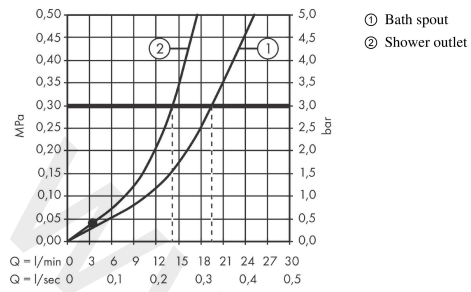

Logis
Single lever bath and shower mixer Monotrou
 Finish: **Chrome** Article Number: **71312000**

Description

product features

- 2 functions
- projection: 145 mm
- spray type mixer: normal spray
- maximum flow rate at 3 bar: 20 l/min
- ceramic cartridge
- temperature limitation adjustable
- diverter with automatic resetting
- suitable for continuous flow water heaters
- connection dimension: DN15
- connection type: G 3/8 connections
- installation on bath rim
- min. operating pressure: 1 bar
- max. operating pressure: 10 bar
- WRAS 2212065
- WRAS 2212065 - Approval letter

Article Details

Price excl. VAT

144,17 £

Technology

Certificates / Sustainability

Product image

Scale drawing

Logis
Single lever bath and shower mixer Monotrou
 Finish: **Chrome** Article Number: **71312000**

Flowchart

Logis**Single lever bath and shower mixer Monotrou**Finish: **Chrome** Article Number: **71312000****Spare part list**

Year of production: >01/15

Pos.	Description	Article Number	Price	PU
1	handle	92224000	£ 51,00	1
2	screw cover	96338000	£ 3,30	1
3	flange	97406000	£ 20,50	1
4	nut	95870000	£ 25,00	1
5	O-ring 33x2	98154000	£ 3,30	1
6	cartridge, assy	92730000	£ 35,00	1
7	locking screw for handle	95140000	£ 6,10	1
8	seal	95008000	£ 9,00	1
9	O-Ring 32x2	98193000	£ 3,30	1
10	adapter for cartridge	97773000	£ 9,00	1
11	O-ring 9x1,8	98118000	£ 3,30	1
12	diverter knob	97981000	£ 20,50	1
13	sleeve	97979000	£ 16,10	1
14	selector	97978000	£ 64,00	1
15	non return valve	97980000	£ 16,10	1
16	aerator M24x1 (38 l/min)	92513000	£ 13,30	1
17	screw M8 x 68	97736000	£ 6,10	1
18	seal Ø 42	98722000	£ 6,10	1
19	fixing set	96016000	£ 35,00	1
20	connection hose 450 mm M10x1 G3/8	96507000	£ 43,00	1
21	O-ring 8x1,75	97827000	£ 3,30	1