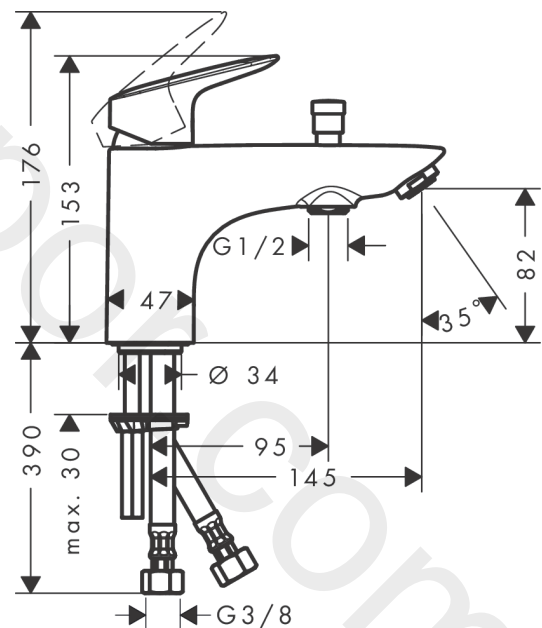

Logis
Single lever bath and shower mixer Monotrou
 Finish: **Chrome** Article Number: **71312000**

Description

product features

- 2 functions
- projection: 145 mm
- spray type mixer: normal spray
- maximum flow rate at 3 bar: 20 l/min
- ceramic cartridge
- temperature limitation adjustable
- diverter with automatic resetting
- suitable for continuous flow water heaters
- connection dimension: DN15
- connection type: G 3/8 connections
- installation on bath rim
- min. operating pressure: 1 bar
- max. operating pressure: 10 bar
- WRAS 2212065
- WRAS 2212065 - Approval letter

Article Details

Price excl. VAT

144,17 £

Technology

Certificates / Sustainability

Product image

Scale drawing

Logis
Single lever bath and shower mixer Monotrou
 Finish: **Chrome** Article Number: **71312000**

Flowchart

Logis**Single lever bath and shower mixer Monotrou**Finish: **Chrome** Article Number: **71312000****Spare part list**

Year of production: >01/15

Pos.	Description	Article Number	Price	PU
1	handle	92224000	£ 51,00	1
2	screw cover	96338000	£ 3,30	1
3	flange	97406000	£ 20,50	1
4	nut	95870000	£ 25,00	1
5	O-ring 33x2	98154000	£ 3,30	1
6	cartridge, assy	92730000	£ 35,00	1
7	locking screw for handle	95140000	£ 6,10	1
8	seal	95008000	£ 9,00	1
9	O-Ring 32x2	98193000	£ 3,30	1
10	adapter for cartridge	97773000	£ 9,00	1
11	O-ring 9x1,8	98118000	£ 3,30	1
12	diverter knob	97981000	£ 20,50	1
13	sleeve	97979000	£ 16,10	1
14	selector	97978000	£ 64,00	1
15	non return valve	97980000	£ 16,10	1
16	aerator M24x1 (38 l/min)	92513000	£ 13,30	1
17	screw M8 x 68	97736000	£ 6,10	1
18	seal Ø 42	98722000	£ 6,10	1
19	fixing set	96016000	£ 35,00	1
20	connection hose 450 mm M10x1 G3/8	96507000	£ 43,00	1
21	O-ring 8x1,75	97827000	£ 3,30	1