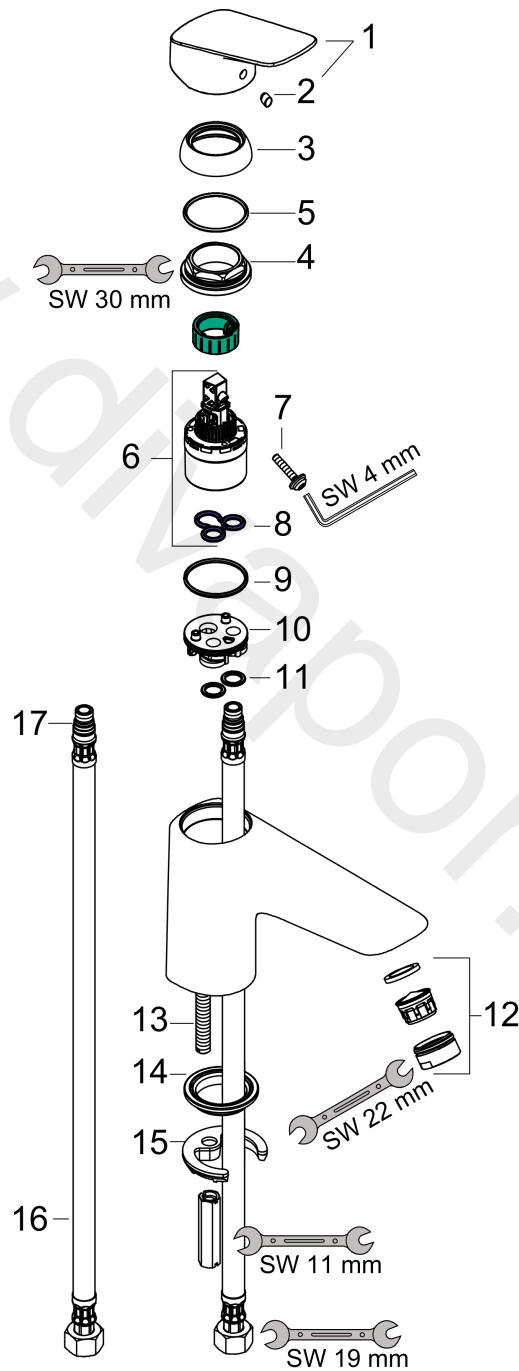

Logis

Single lever bath mixer Monotrou

Finish: **Chrome** Article Number: **71311000**

Description

product features

- 1 function
- projection: 145 mm
- spray type mixer: normal spray
- maximum flow rate at 3 bar: 20 l/min
- ceramic cartridge
- temperature limitation adjustable
- non-return valve
- suitable for continuous flow water heaters
- connection dimension: DN15
- connection type: G 3/8 connections
- installation on bath rim
- min. operating pressure: 1 bar
- max. operating pressure: 10 bar
- WRAS 2303059
- WRAS 2303059 - Approval letter 2303059

Single lever bath mixer Monotrou

Finish: **Chrome** Article Number: **71311000**

Flowchart

Q = l/min 0 3 6 9 12 15 18 21 24 27 30
 Q = l/sec 0 0,1 0,2 0,3 0,4 0,5

Logis

Single lever bath mixer Monotrou

Finish: **Chrome** Article Number: **71311000**

Exploded Drawing

Year of production: >04/14

Logis**Single lever bath mixer Monotrou**Finish: **Chrome** Article Number: **71311000****Spare part list**

Year of production: >04/14

Pos.	Description	Article Number	Price	PU
1	handle	92224000	£ 51,00	1
2	screw cover	96338000	£ 3,30	1
3	flange	97406000	£ 20,50	1
4	nut	95870000	£ 25,00	1
5	O-ring 33x2	98154000	£ 3,30	1
6	cartridge, assy	92730000	£ 35,00	1
7	locking screw for handle	95140000	£ 6,10	1
8	seal	95008000	£ 9,00	1
9	O-Ring 32x2	98193000	£ 3,30	1
10	adapter for cartridge	97773000	£ 9,00	1
11	O-ring 9x1,8	98118000	£ 3,30	1
12	aerator M24x1 (30 l/min)	96512000	£ 16,10	1
13	screw M8 x 68	97736000	£ 6,10	1
14	seal	97608000	£ 6,10	1
15	fixing set	96016000	£ 35,00	1
16	connection hose 450 mm M10x1 G3/8	96507000	£ 43,00	1
17	O-ring 8x1,75	97827000	£ 3,30	1