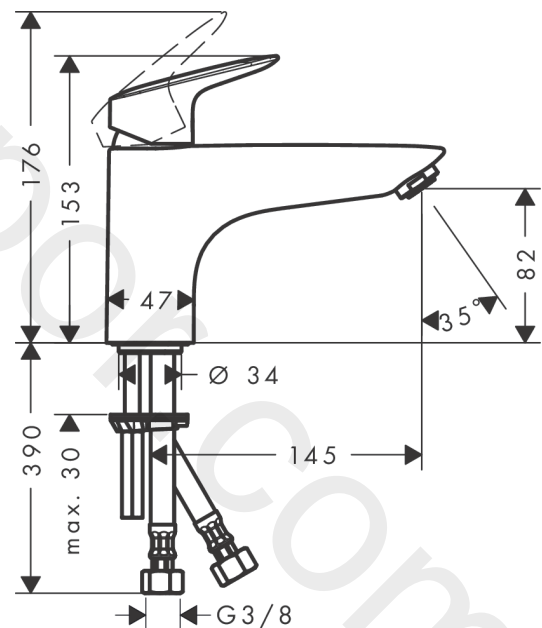

Logis

Single lever bath mixer Monotrou

Finish: **Chrome** Article Number: **71311000**

Description

product features

- 1 function
- projection: 145 mm
- spray type mixer: normal spray
- maximum flow rate at 3 bar: 20 l/min
- ceramic cartridge
- temperature limitation adjustable
- non-return valve
- suitable for continuous flow water heaters
- connection dimension: DN15
- connection type: G 3/8 connections
- installation on bath rim
- min. operating pressure: 1 bar
- max. operating pressure: 10 bar
- WRAS 2303059
- WRAS 2303059 - Approval letter 2303059

Article Details

Price excl. VAT

131,67 £

Technology

Certificates / Sustainability

Product image

Scale drawing

Logis

Single lever bath mixer Monotrou

Finish: **Chrome** Article Number: **71311000**

Flowchart

Q = l/min 0 3 6 9 12 15 18 21 24 27 30
 Q = l/sec 0 0,1 0,2 0,3 0,4 0,5

Logis

Single lever bath mixer Monotrou

Finish: **Chrome** Article Number: **71311000**

Exploded Drawing

Year of production: >04/14

Logis**Single lever bath mixer Monotrou**Finish: **Chrome** Article Number: **71311000****Spare part list**

Year of production: >04/14

Pos.	Description	Article Number	Price	PU
1	handle	92224000	£ 51,00	1
2	screw cover	96338000	£ 3,30	1
3	flange	97406000	£ 20,50	1
4	nut	95870000	£ 25,00	1
5	O-ring 33x2	98154000	£ 3,30	1
6	cartridge, assy	92730000	£ 35,00	1
7	locking screw for handle	95140000	£ 6,10	1
8	seal	95008000	£ 9,00	1
9	O-Ring 32x2	98193000	£ 3,30	1
10	adapter for cartridge	97773000	£ 9,00	1
11	O-ring 9x1,8	98118000	£ 3,30	1
12	aerator M24x1 (30 l/min)	96512000	£ 16,10	1
13	screw M8 x 68	97736000	£ 6,10	1
14	seal	97608000	£ 6,10	1
15	fixing set	96016000	£ 35,00	1
16	connection hose 450 mm M10x1 G3/8	96507000	£ 43,00	1
17	O-ring 8x1,75	97827000	£ 3,30	1