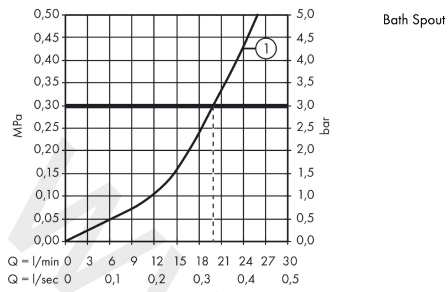

Logis

Single lever bath mixer Monotrou

Finish: **Chrome** Article Number: **71311000**

Flowchart

Q = l/min 0 3 6 9 12 15 18 21 24 27 30
Q = l/sec 0 0,1 0,2 0,3 0,4 0,5