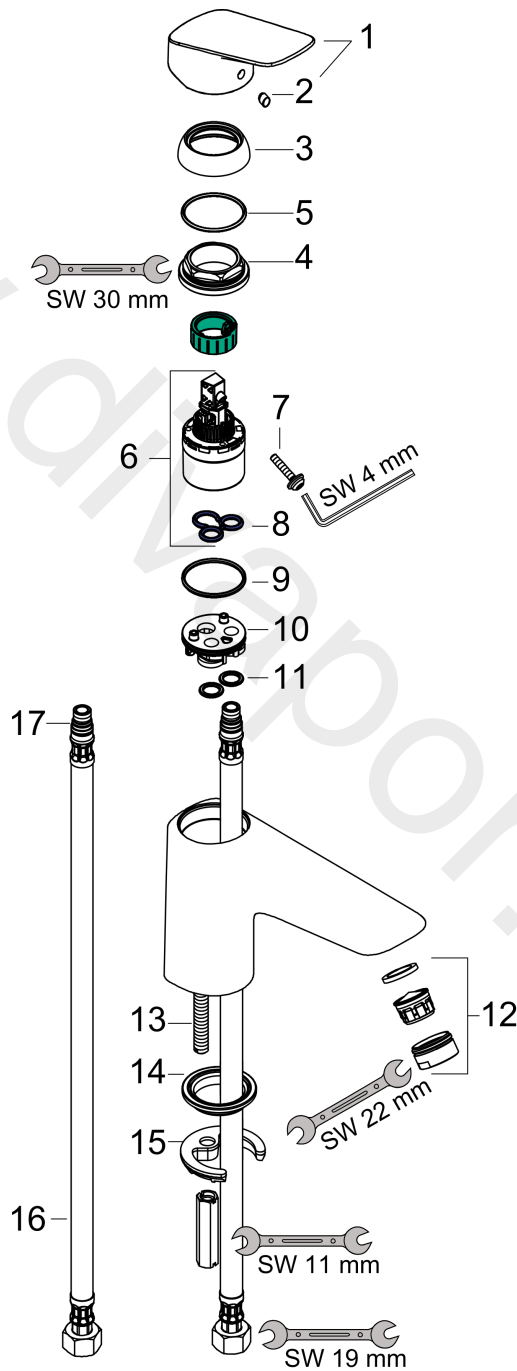

##### product features

- 1 function
- projection: 145 mm
- spray type mixer: normal spray
- maximum flow rate at 3 bar: 20 l/min
- ceramic cartridge
- temperature limitation adjustable
- non-return valve
- suitable for continuous flow water heaters
- connection dimension: DN15
- connection type: G 3/8 connections
- installation on bath rim
- min. operating pressure: 1 bar
- max. operating pressure: 10 bar
- WRAS 2303059
- WRAS 2303059 - Approval letter 2303059

#### Product image

#### Scale drawing

**Logis**

**Single lever bath mixer Monotrou**

Finish: **Chrome** Article Number: **71311000**

**Flowchart**

Logis  
 Single lever bath mixer Monotrou  
 Finish: **Chrome** Article Number: **71311000**

Exploded Drawing

Year of production: >01/15

**Logis****Single lever bath mixer Monotrou**Finish: **Chrome** Article Number: **71311000****Spare part list**

Year of production: &gt;01/15

Pos.	Description	Article Number	Price	PU
1	handle	92224000	£ 51,00	1
2	screw cover	96338000	£ 3,30	1
3	flange	97406000	£ 20,50	1
4	nut	95870000	£ 25,00	1
5	O-ring 33x2	98154000	£ 3,30	1
6	cartridge, assy	92730000	£ 35,00	1
7	locking screw for handle	95140000	£ 6,10	1
8	seal	95008000	£ 9,00	1
9	O-Ring 32x2	98193000	£ 3,30	1
10	adapter for cartridge	97773000	£ 9,00	1
11	O-ring 9x1,8	98118000	£ 3,30	1
12	aerator M24x1 (38 l/min)	92513000	£ 13,30	1
13	screw M8 x 68	97736000	£ 6,10	1
14	seal Ø 42	98722000	£ 6,10	1
15	fixing set	96016000	£ 35,00	1
16	connection hose 450 mm M10x1 G3/8	96507000	£ 43,00	1
17	O-ring 7x1,5	98422000	£ 3,30	1