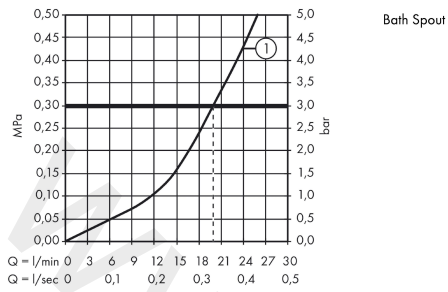

#### Scale drawing

**Logis**

**Single lever bath mixer Monotrou**

Finish: **Chrome** Article Number: **71311000**

**Flowchart**

Logis  
 Single lever bath mixer Monotrou  
 Finish: **Chrome** Article Number: **71311000**