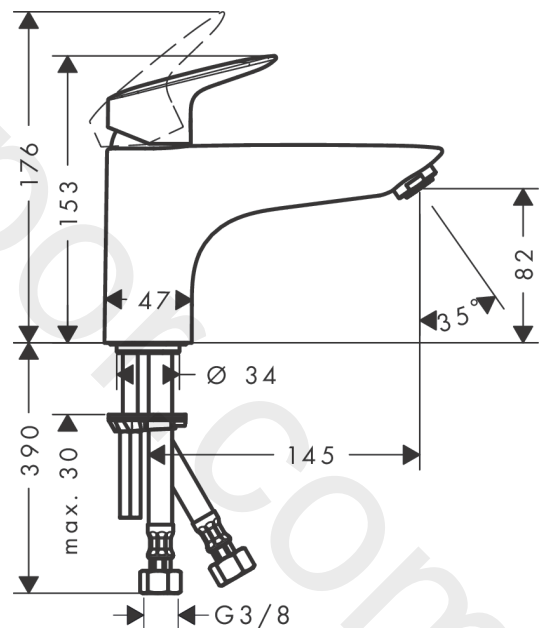

Scale drawing