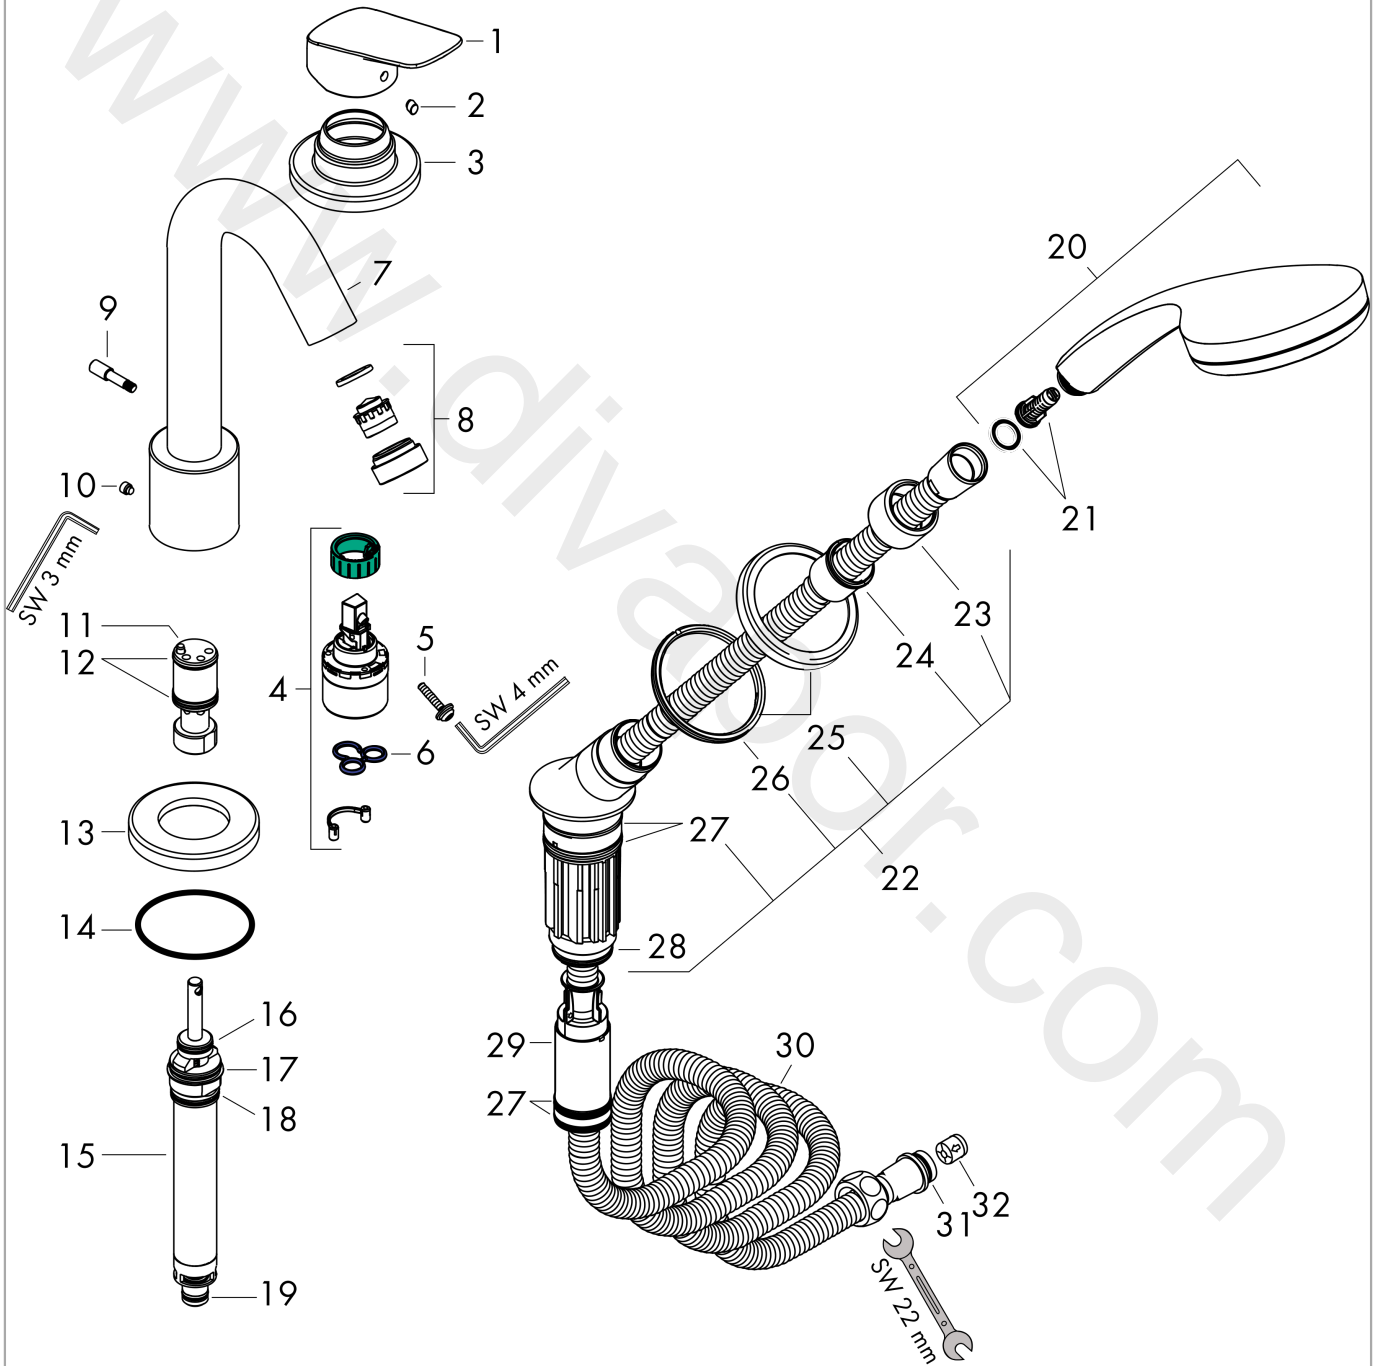

Logis
3-hole rim mounted single lever bath mixer for Secuflex
 Surfaces: Article Number: 71310000

Exploded Drawing

Year of production: 04/14 - 12/14

Logis

3-hole rim mounted single lever bath mixer for Secuflex

Surfaces: Article Number: **71310000**

Spare part list

Year of production: **04/14 - 12/14**

Pos.	Description	Article Number	Price	PU
1	handle	92224000	£ 51,00	1
2	screw cover	96338000	£ 3,30	1
3	escutcheon	95797000	£ 35,00	1
4	cartridge, assy	92730000	£ 35,00	1
5	locking screw for handle	95140000	£ 6,10	1
6	seal	95008000	£ 9,00	1
7	spout cpl.	95464000	£ 173,00	1
8	aerator M24x1 (25 l/min)	95456000	£ 51,00	1
9	diverter knob	96774000	£ 35,00	1
10	hollow set screw M6x6	97660000	£ 3,30	1
11	guide tube	92214000	£ 51,00	1
12	O-ring 21x1,5	98219000	£ 3,30	1
13	escutcheon Ø 70 mm	97779000	£ 79,00	1
14	O-ring 58x3	98202000	£ 3,30	1
15	selector assy	96775000	£ 79,00	1
16	O-Ring 14x2,5	98189000	£ 3,30	1
17	O-Ring 23x2,5	98183000	£ 3,30	1
18	O-Ring 22x2	98185000	£ 3,30	1
19	O-ring 9x2,5	98217000	£ 3,30	1
20	handshower	28580000	£ 38,00	1
21	filter insert	97708000	£ 6,10	1
22	shower holder, assy	95996000	£ 137,00	1
23	nut	97584000	£ 16,10	1
24	insert for shower holder	96942000	£ 13,30	1
25	escutcheon for shower holder	95753000	£ 64,00	1
26	nut	97149000	£ 13,30	1
27	O-ring 38x2	98396000	£ 3,30	1
28	O-Ring 28x2	98194000	£ 3,30	1
29	hose brake	98656000	£ 20,50	1
30	shower hose 2,00 m	94148000	£ 79,00	1
31	O-ring 11x2	98127000	£ 3,30	1
32	set of non return valves DW 15	94074000	£ 16,10	1
a	concealed item	13437180	£ 1.090,00	1
b	Grease	90920000	£ 16,10	1