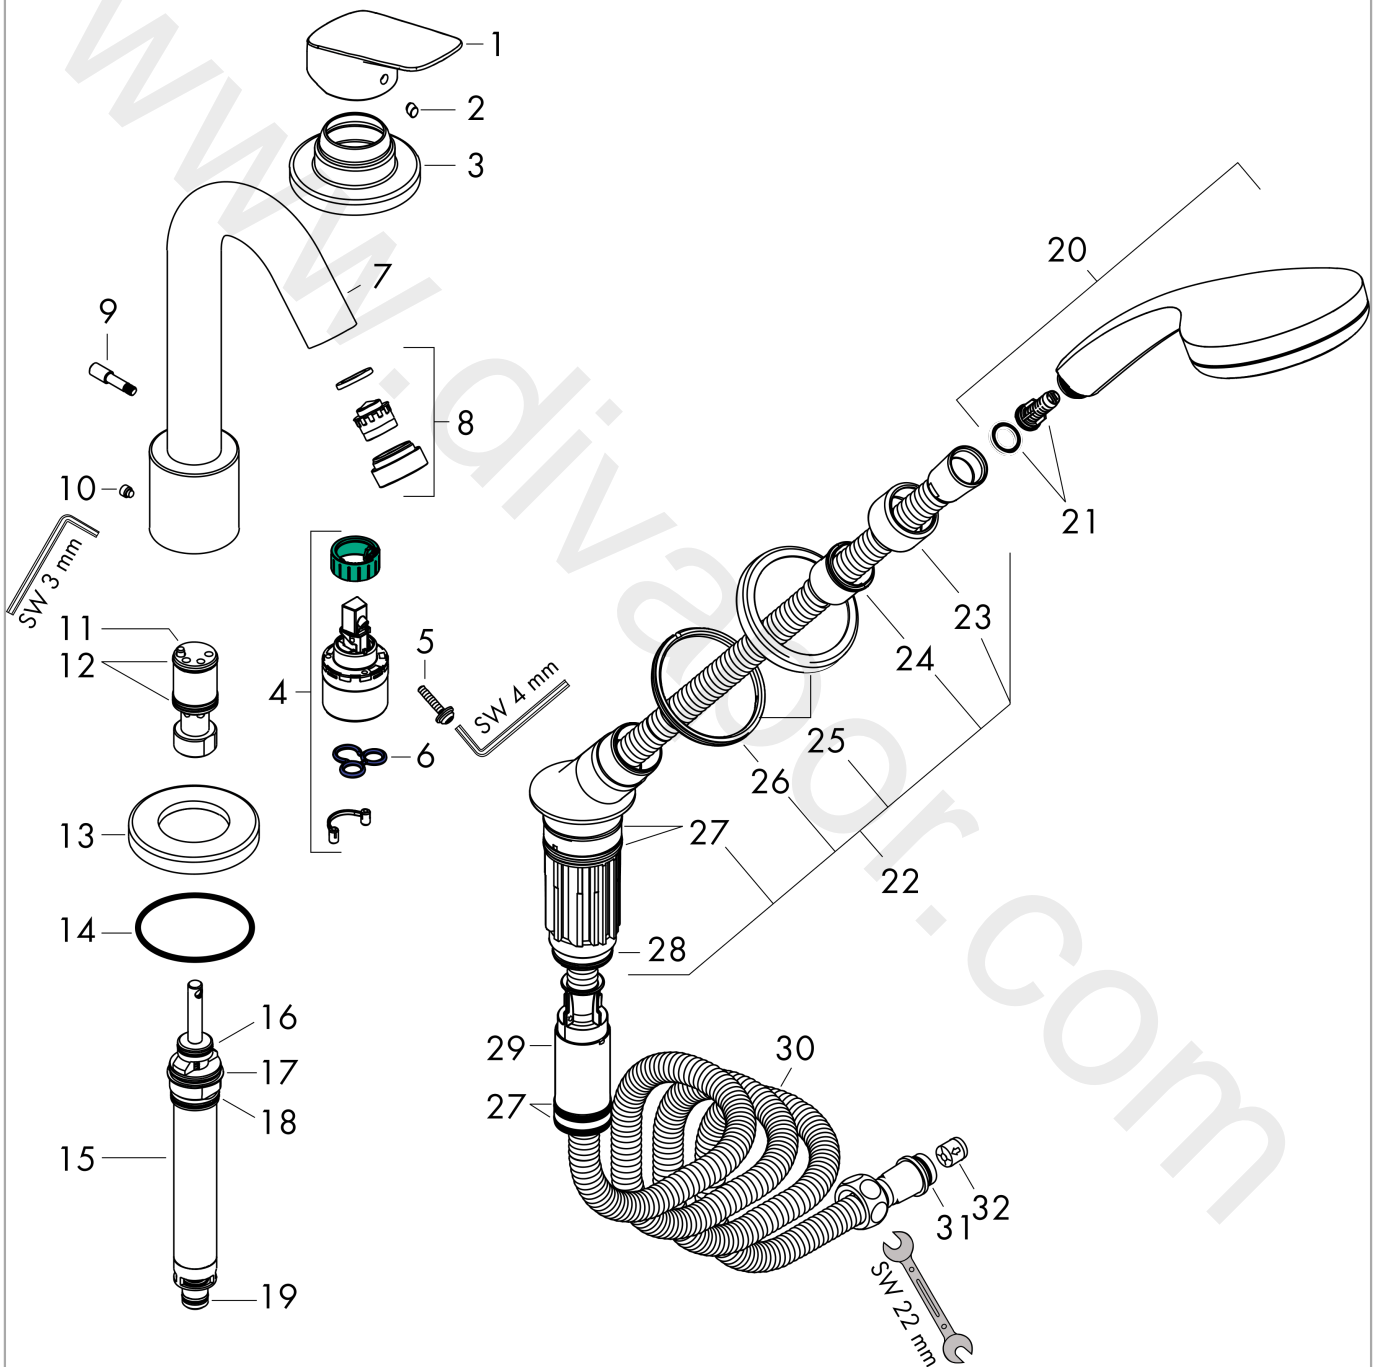

Logis
3-hole rim mounted single lever bath mixer for Secuflex
Finish: **Chrome** Article Number: **71310000**

Exploded Drawing

Year of production: >01/15

Logis

3-hole rim mounted single lever bath mixer for Secuflex

Finish: **Chrome** Article Number: **71310000**

Spare part list

Year of production: >01/15

Pos.	Description	Article Number	Price	PU
1	handle	92224000	£ 51,00	1
2	screw cover	96338000	£ 3,30	1
3	escutcheon	95797000	£ 35,00	1
4	cartridge, assy	92730000	£ 35,00	1
5	locking screw for handle	95140000	£ 6,10	1
6	seal	95008000	£ 9,00	1
7	spout cpl.	95464000	£ 173,00	1
8	aerator M24x1 (30 l/min)	92461000	£ 79,00	1
9	diverter knob	96774000	£ 35,00	1
10	hollow set screw M6x6	97660000	£ 3,30	1
11	guide tube	92214000	£ 51,00	1
12	O-ring 21x1,5	98219000	£ 3,30	1
13	escutcheon Ø 70 mm	97779000	£ 79,00	1
14	O-ring 58x3	98202000	£ 3,30	1
15	selector assy	96775000	£ 79,00	1
16	O-Ring 14x2,5	98189000	£ 3,30	1
17	O-Ring 23x2,5	98183000	£ 3,30	1
18	O-Ring 22x2	98185000	£ 3,30	1
19	O-ring 9x2,5	98217000	£ 3,30	1
20	handshower	28580000	£ 38,00	1
21	filter insert	97708000	£ 6,10	1
22	shower holder, assy	95996000	£ 137,00	1
23	nut	97584000	£ 16,10	1
24	insert for shower holder	96942000	£ 13,30	1
25	escutcheon for shower holder	95753000	£ 64,00	1
26	nut	97149000	£ 13,30	1
27	O-ring 38x2,5	98198000	£ 6,10	1
28	O-Ring 28x2	98194000	£ 3,30	1
29	hose brake	98656000	£ 20,50	1
30	shower hose 2,00 m	94148000	£ 79,00	1
31	O-ring 11x2	98127000	£ 3,30	1
32	set of non return valves DW 15	94074000	£ 16,10	1
a	concealed item	13437180	£ 1.090,00	1
b	Grease	90920000	£ 16,10	1