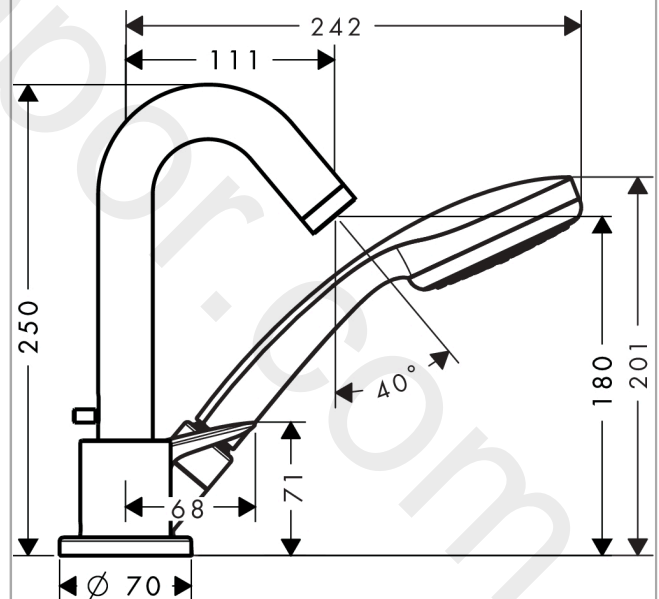

Scale drawing