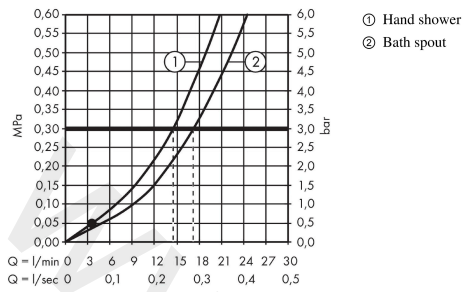

Logis

3-hole rim mounted single lever bath mixer for Secuflex

Finish: **Chrome** Article Number: **71310000**

Flowchart