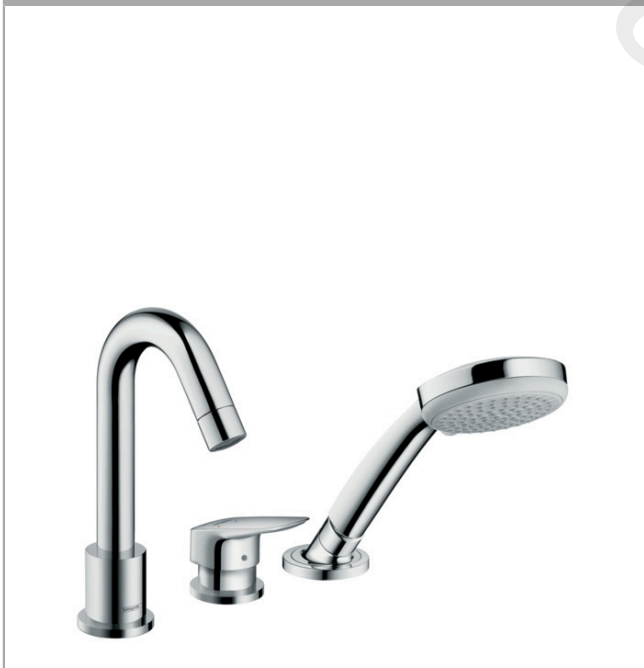

Logis

3-hole rim mounted single lever bath mixer for Secuflex

Finish: **Chrome** Article Number: **71310000**

Description

product features

- consists of: 3-hole rim mounted single lever bath mixer, hand shower, shower holder
- 2 functions
- projection: 111 mm
- spray type mixer: normal spray
- spray type hand shower: Rain
- maximum pull-out length of hand shower: 1.10 m
- maximum flow rate at 3 bar: 18 l/min
- flow rate for bath spout at 3 bar: 18 l/min
- flow rate of hand shower at 3 bar: 15 l/min
- ceramic cartridge
- temperature limitation adjustable
- non-return valve
- connection dimension: DN15
- connection type: basic set
- suitable for installation on bath rim
- WRAS 2303055
- WRAS 2303055 - Approval letter 2303055

Article Details

Price excl. VAT

537,50 £

Technology

Product image