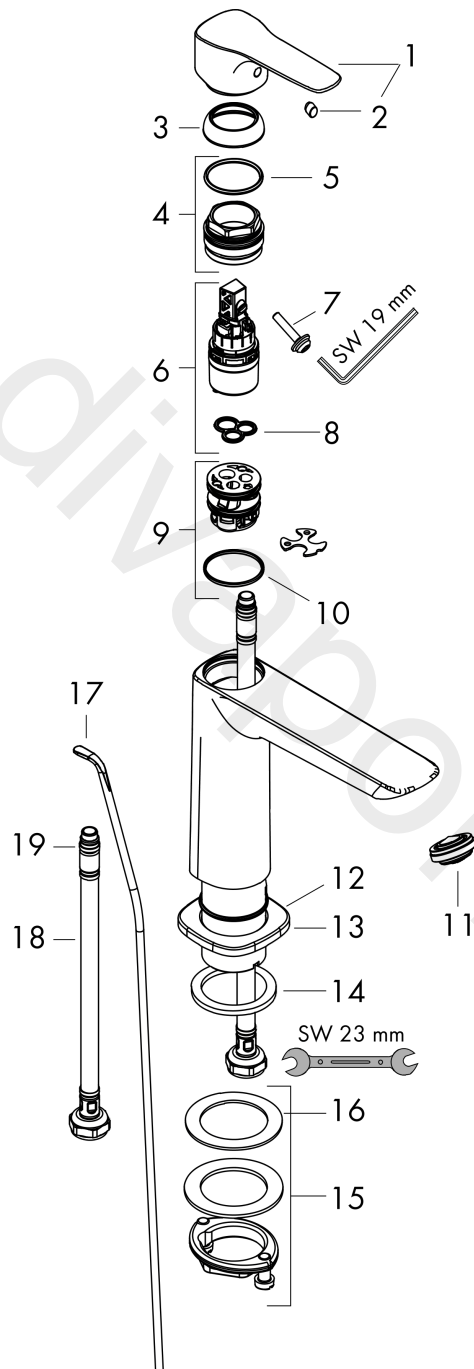

##### product features

- consists of: single lever basin mixer, waste set
- ComfortZone 240
- projection: 108 mm
- spout height: 232 mm
- handle variant: lever handle
- spray type: normal spray
- maximum flow rate at 3 bar: 5 l/min
- ceramic cartridge
- temperature limitation adjustable
- suitable for continuous flow water heaters
- push-open waste set G 1¼
- material waste set: synthetic
- connection type: G ½ connections
- connection dimension: DN15
- cold water in basic handle position

#### Scale drawing

**MySport**

**Single lever basin mixer XL Fine CoolStart with push-open waste set**

Finish: **Chrome** Article Number: **71304007**

**Flowchart**

**MySport**

**Single lever basin mixer XL Fine CoolStart with push-open waste set**

Finish: **Chrome** Article Number: **71304007**

**Exploded Drawing**

Year of production: >10/21

### Spare part list

Year of production: >10/21

Pos.	Description	Article Number	Price	PU
1	handle	94363000	£ 64,00	1
2	screw cover	96338000	£ 3,30	1
3	flange	98863000	£ 51,00	1
4	nut	98864000	£ 43,00	1
5	O-ring 24x2	98388000	£ 3,30	1
6	cartridge, assy	97685000	£ 64,00	1
7	locking screw for handle	95140000	£ 6,10	1
8	seal	98865000	£ 35,00	1
9	adapter for cartridge	95975000	£ 9,00	1
10	O-ring 23x2	98398000	£ 3,30	1
11	aerator M24x1 (5 l/min)	94364000	£ 9,00	1
12	O-ring 30x1,5	98433000	£ 3,30	1
13	escutcheon	94382000	£ 35,00	1
14	fixing set (Ø 32)	13961000	£ 25,00	1
15	flat seal	98749000	£ 6,10	1
16	lever collar	97548000	£ 3,30	1
17	pull rod	96657000	£ 13,30	1
18	connection hose 600 mm M8x0,75 G1/2	92482000	£ 43,00	1
19	O-ring 6,6x1,6	93019000	£ 3,30	1
a	pop up waste	92168007	-	1