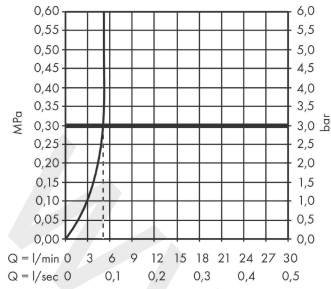

##### product features

- consists of: single lever basin mixer, waste set
- ComfortZone 240
- projection: 108 mm
- spout height: 232 mm
- handle variant: lever handle
- spray type: normal spray
- maximum flow rate at 3 bar: 5 l/min
- ceramic cartridge
- temperature limitation adjustable
- suitable for continuous flow water heaters
- push-open waste set G 1¼
- material waste set: synthetic
- connection type: G ½ connections
- connection dimension: DN15
- cold water in basic handle position

#### Scale drawing

**MySport**

**Single lever basin mixer XL Fine CoolStart with push-open waste set**

Finish: **Chrome** Article Number: **71304007**

**Flowchart**

**MySport**

**Single lever basin mixer XL Fine CoolStart with push-open waste set**