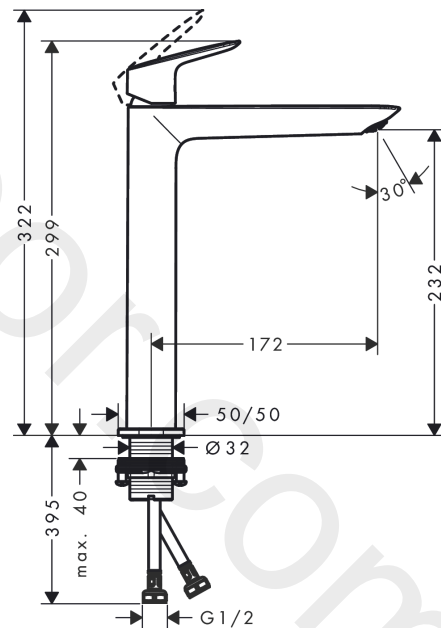

##### product features

- consists of: single lever basin mixer, waste set
- ComfortZone 240
- projection: 108 mm
- spout height: 232 mm
- handle variant: lever handle
- spray type: normal spray
- maximum flow rate at 3 bar: 5 l/min
- ceramic cartridge
- temperature limitation adjustable
- suitable for continuous flow water heaters
- push-open waste set G 1¼
- material waste set: synthetic
- connection type: G ½ connections
- connection dimension: DN15
- cold water in basic handle position

#### Scale drawing

**MySport**

**Single lever basin mixer XL Fine CoolStart with push-open waste set**

Finish: **Chrome** Article Number: **71304007**

**Flowchart**

**MySport**

**Single lever basin mixer XL Fine CoolStart with push-open waste set**

Finish: **Chrome** Article Number: **71304007**

**Exploded Drawing**

Year of production: >10/21

### Spare part list

Year of production: >10/21

Pos.	Description	Article Number	Price	PU
1	handle	94363000	£ 64,00	1
2	screw cover	96338000	£ 3,30	1
3	flange	98863000	£ 51,00	1
4	nut	98864000	£ 43,00	1
5	O-ring 24x2	98388000	£ 3,30	1
6	cartridge, assy	97685000	£ 64,00	1
7	locking screw for handle	95140000	£ 6,10	1
8	seal	98865000	£ 35,00	1
9	adapter for cartridge	95975000	£ 9,00	1
10	O-ring 23x2	98398000	£ 3,30	1
11	aerator M24x1 (5 l/min)	94364000	£ 9,00	1
12	O-ring 30x1,5	98433000	£ 3,30	1
13	escutcheon	94382000	£ 35,00	1
14	fixing set (Ø 32)	13961000	£ 25,00	1
15	flat seal	98749000	£ 6,10	1
16	lever collar	97548000	£ 3,30	1
17	pull rod	96657000	£ 13,30	1
18	connection hose 600 mm M8x0,75 G1/2	92482000	£ 43,00	1
19	O-ring 6,6x1,6	93019000	£ 3,30	1
a	pop up waste	92168007	-	1