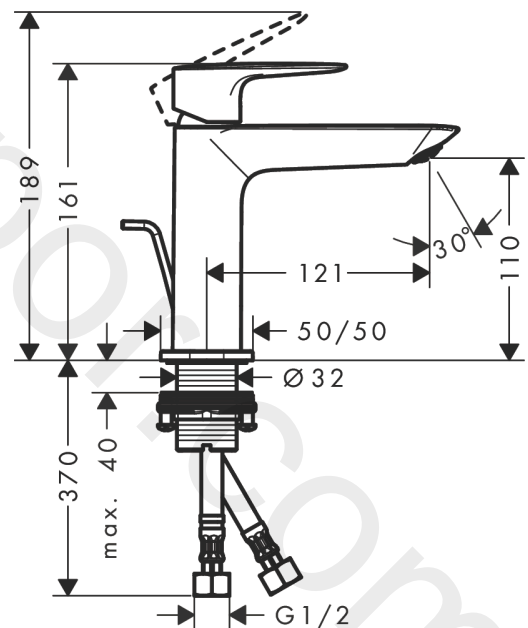

MySport

Single lever basin mixer L Fine CoolStart with pop-up waste set

Finish: **Chrome** Article Number: **71303007**

Description

product features

- consists of: single lever basin mixer, waste set
- ComfortZone 110
- projection: 108 mm
- spout height: 110 mm
- handle variant: lever handle
- spray type: normal spray
- maximum flow rate at 3 bar: 5 l/min
- ceramic cartridge
- temperature limitation adjustable
- suitable for continuous flow water heaters
- pop-up waste set G 1¼
- material waste set: synthetic
- connection type: G ½ connections
- connection dimension: DN15
- cold water in basic handle position

Technology

Product image

Scale drawing

MySport

Single lever basin mixer L Fine CoolStart with pop-up waste set

Finish: **Chrome** Article Number: **71303007**

Flowchart

MySport
Single lever basin mixer L Fine CoolStart with pop-up waste set
 Finish: **Chrome** Article Number: **71303007**

Exploded Drawing

Year of production: >10/21

MySport**Single lever basin mixer L Fine CoolStart with pop-up waste set**Finish: **Chrome** Article Number: **71303007****Spare part list**

Year of production: >10/21

Pos.	Description	Article Number	Price	PU
1	handle	94363000	£ 64,00	1
2	screw cover	96338000	£ 3,30	1
3	flange	98863000	£ 51,00	1
4	nut	98864000	£ 43,00	1
5	O-ring 24x2	98388000	£ 3,30	1
6	cartridge, assy	97685000	£ 64,00	1
7	locking screw for handle	95140000	£ 6,10	1
8	seal	98865000	£ 35,00	1
9	adapter for cartridge	95975000	£ 9,00	1
10	O-ring 23x2	98398000	£ 3,30	1
11	aerator M24x1 (5 l/min)	94364000	£ 9,00	1
12	O-ring 30x1,5	98433000	£ 3,30	1
13	escutcheon	94382000	£ 35,00	1
14	flat seal	98749000	£ 6,10	1
15	fixing set (Ø 32)	13961000	£ 25,00	1
16	lever collar	97548000	£ 3,30	1
17	pull rod	96657000	£ 13,30	1
18	connection hose 450 mm M8x0,75 G½	97443000	£ 20,50	1
19	O-ring 6,6x1,6	93019000	£ 3,30	1
a	pop up waste	92168007	-	1
b	fixation extension 35 mm	13898000	£ 79,00	1