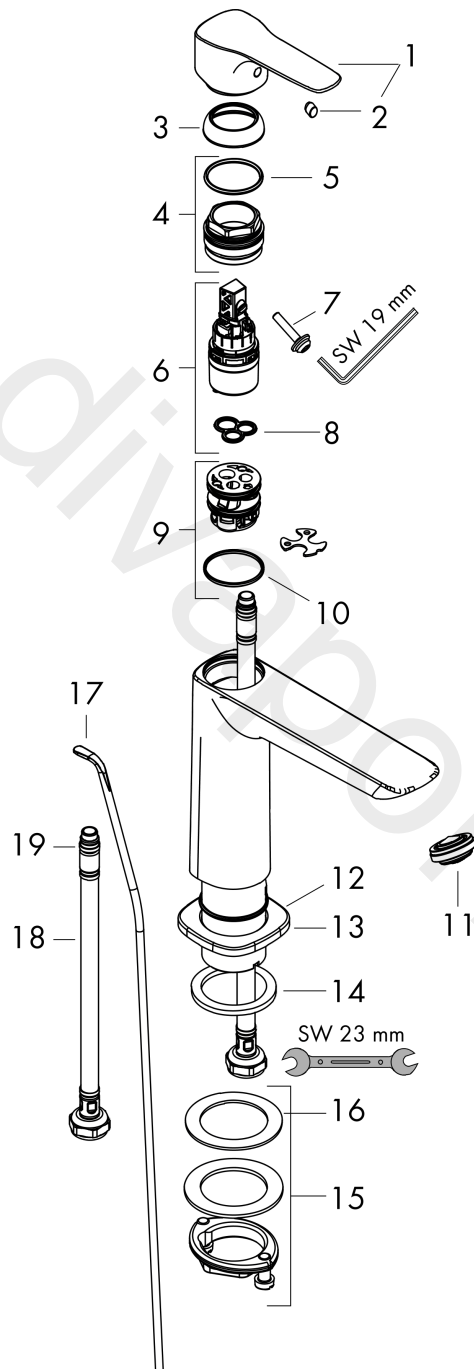

MySport

Single lever basin mixer L Fine CoolStart with pop-up waste set

Finish: **Chrome** Article Number: **71303007**

Description

product features

- consists of: single lever basin mixer, waste set
- ComfortZone 110
- projection: 108 mm
- spout height: 110 mm
- handle variant: lever handle
- spray type: normal spray
- maximum flow rate at 3 bar: 5 l/min
- ceramic cartridge
- temperature limitation adjustable
- suitable for continuous flow water heaters
- pop-up waste set G 1¼
- material waste set: synthetic
- connection type: G ½ connections
- connection dimension: DN15
- cold water in basic handle position

Technology

Product image

Scale drawing

MySport

Single lever basin mixer L Fine CoolStart with pop-up waste set

Finish: **Chrome** Article Number: **71303007**

Flowchart

MySport
Single lever basin mixer L Fine CoolStart with pop-up waste set
 Finish: **Chrome** Article Number: **71303007**

Exploded Drawing

Year of production: >10/21

MySport**Single lever basin mixer L Fine CoolStart with pop-up waste set**Finish: **Chrome** Article Number: **71303007****Spare part list**

Year of production: >10/21

Pos.	Description	Article Number	Price	PU
1	handle	94363000	£ 64,00	1
2	screw cover	96338000	£ 3,30	1
3	flange	98863000	£ 51,00	1
4	nut	98864000	£ 43,00	1
5	O-ring 24x2	98388000	£ 3,30	1
6	cartridge, assy	97685000	£ 64,00	1
7	locking screw for handle	95140000	£ 6,10	1
8	seal	98865000	£ 35,00	1
9	adapter for cartridge	95975000	£ 9,00	1
10	O-ring 23x2	98398000	£ 3,30	1
11	aerator M24x1 (5 l/min)	94364000	£ 9,00	1
12	O-ring 30x1,5	98433000	£ 3,30	1
13	escutcheon	94382000	£ 35,00	1
14	flat seal	98749000	£ 6,10	1
15	fixing set (Ø 32)	13961000	£ 25,00	1
16	lever collar	97548000	£ 3,30	1
17	pull rod	96657000	£ 13,30	1
18	connection hose 450 mm M8x0,75 G½	97443000	£ 20,50	1
19	O-ring 6,6x1,6	93019000	£ 3,30	1
a	pop up waste	92168007	-	1
b	fixation extension 35 mm	13898000	£ 79,00	1