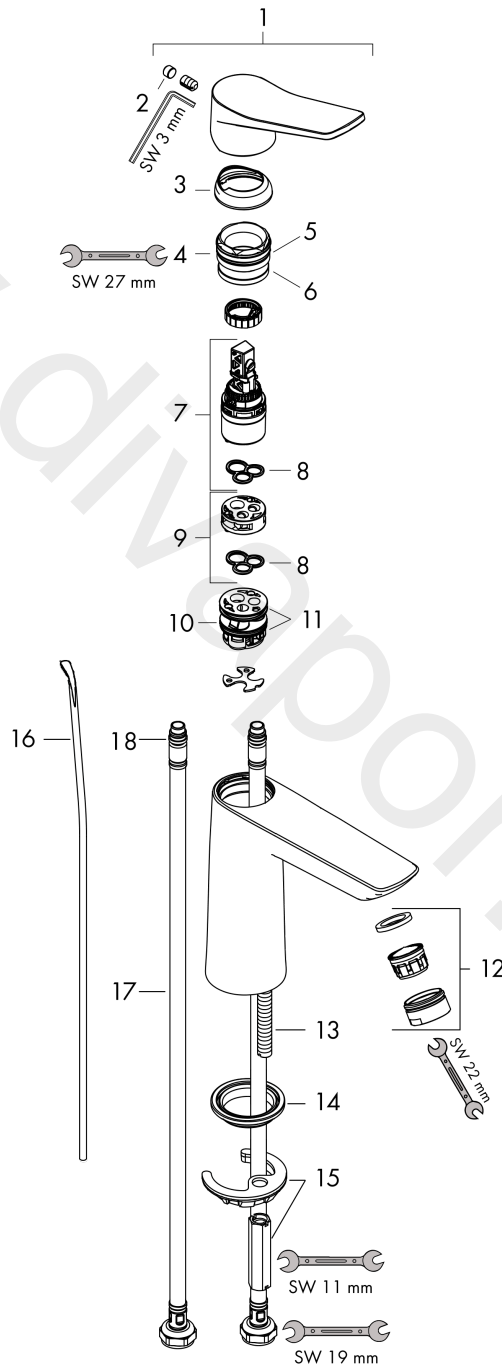

Talis E Keen**Single lever basin mixer 110 with pop-up waste set**Finish: **Chrome** Article Number: **71301000****Description****product features**

- consists of: single lever basin mixer, waste set
- ComfortZone 110
- projection: 112 mm
- spout height: 104 mm
- handle variant: lever handle
- spray type: normal spray
- maximum flow rate at 3 bar: 5 l/min
- ceramic cartridge
- temperature limitation adjustable
- suitable for continuous flow water heaters
- pop-up waste set G 1¼
- material waste set: metal
- connection type: G ¾ connections
- connection dimension: DN15

Technology**Product image****Scale drawing**

Talis E Keen
Single lever basin mixer 110 with pop-up waste set
 Finish: **Chrome** Article Number: **71301000**

Flowchart

Talis E Keen
Single lever basin mixer 110 with pop-up waste set
 Finish: **Chrome** Article Number: **71301000**

Exploded Drawing

Year of production: >05/21

Talis E Keen**Single lever basin mixer 110 with pop-up waste set**Finish: **Chrome** Article Number: **71301000****Spare part list**

Year of production: >05/21

Pos.	Description	Article Number	Price	PU
1	handle	93990000	-	1
2	screw cover	95704000	£ 3,30	1
3	flange	92625000	£ 35,00	1
4	nut	92689000	£ 25,00	1
5	O-ring 25x1,5	98146000	£ 3,30	1
6	O-ring 27x1,5	92527000	£ 13,30	1
7	cartridge, assy	97685000	£ 64,00	1
8	seal	98865000	£ 35,00	1
9	adapter for cartridge	92628000	£ 20,50	1
10	adapter for cartridge	98866000	£ 35,00	1
11	O-ring 23x2	98398000	£ 3,30	1
12	aerator M24x1 (5 l/min)	13185000	£ 22,30	1
13	screw M8 x 68	97736000	£ 6,10	1
14	seal Ø 42	98722000	£ 6,10	1
15	fixing set	96016000	£ 35,00	1
16	pull rod	96657000	£ 13,30	1
17	connection hose 450 mm M8x0,75 G3/8	97206000	£ 35,00	1
18	O-ring 7x1,5	98422000	£ 3,30	1
a	pop up waste	94139000	£ 96,00	1
b	pop up waste	94139007	-	1