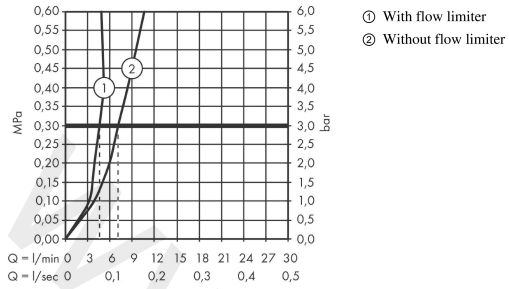

Talis E Keen**Single lever basin mixer 110 with pop-up waste set**Finish: **Chrome** Article Number: **71301000****Description****product features**

- consists of: single lever basin mixer, waste set
- ComfortZone 110
- projection: 112 mm
- spout height: 104 mm
- handle variant: lever handle
- spray type: normal spray
- maximum flow rate at 3 bar: 5 l/min
- ceramic cartridge
- temperature limitation adjustable
- suitable for continuous flow water heaters
- pop-up waste set G 1¼
- material waste set: metal
- connection type: G ¾ connections
- connection dimension: DN15

Technology**Product image****Scale drawing**

Talis E Keen
Single lever basin mixer 110 with pop-up waste set
 Finish: **Chrome** Article Number: **71301000**

Flowchart

Talis E Keen
Single lever basin mixer 110 with pop-up waste set
 Finish: **Chrome** Article Number: **71301000**