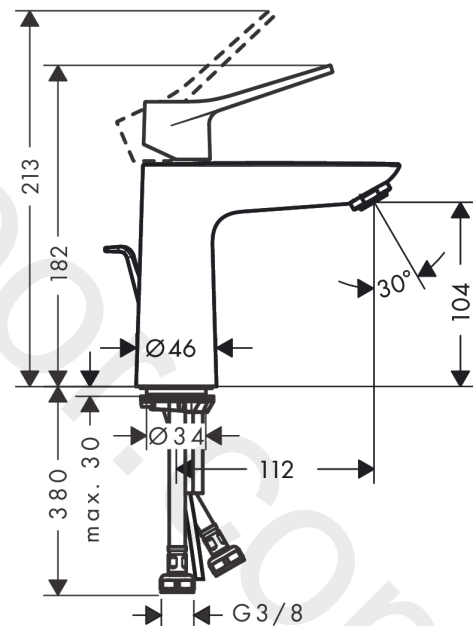

Talis E Keen**Single lever basin mixer 110 with pop-up waste set**Finish: **Chrome** Article Number: **71301000****Description****product features**

- consists of: single lever basin mixer, waste set
- ComfortZone 110
- projection: 112 mm
- spout height: 104 mm
- handle variant: lever handle
- spray type: normal spray
- maximum flow rate at 3 bar: 5 l/min
- ceramic cartridge
- temperature limitation adjustable
- suitable for continuous flow water heaters
- pop-up waste set G 1¼
- material waste set: metal
- connection type: G ¾ connections
- connection dimension: DN15

Technology**Product image****Scale drawing**

Talis E Keen
Single lever basin mixer 110 with pop-up waste set
 Finish: **Chrome** Article Number: **71301000**

Flowchart

Talis E Keen
Single lever basin mixer 110 with pop-up waste set
 Finish: **Chrome** Article Number: **71301000**

Exploded Drawing

Year of production: >05/21

Talis E Keen**Single lever basin mixer 110 with pop-up waste set**Finish: **Chrome** Article Number: **71301000****Spare part list**

Year of production: >05/21

Pos.	Description	Article Number	Price	PU
1	handle	93990000	-	1
2	screw cover	95704000	£ 3,30	1
3	flange	92625000	£ 35,00	1
4	nut	92689000	£ 25,00	1
5	O-ring 25x1,5	98146000	£ 3,30	1
6	O-ring 27x1,5	92527000	£ 13,30	1
7	cartridge, assy	97685000	£ 64,00	1
8	seal	98865000	£ 35,00	1
9	adapter for cartridge	92628000	£ 20,50	1
10	adapter for cartridge	98866000	£ 35,00	1
11	O-ring 23x2	98398000	£ 3,30	1
12	aerator M24x1 (5 l/min)	13185000	£ 22,30	1
13	screw M8 x 68	97736000	£ 6,10	1
14	seal Ø 42	98722000	£ 6,10	1
15	fixing set	96016000	£ 35,00	1
16	pull rod	96657000	£ 13,30	1
17	connection hose 450 mm M8x0,75 G3/8	97206000	£ 35,00	1
18	O-ring 7x1,5	98422000	£ 3,30	1
a	pop up waste	94139000	£ 96,00	1
b	pop up waste	94139007	-	1