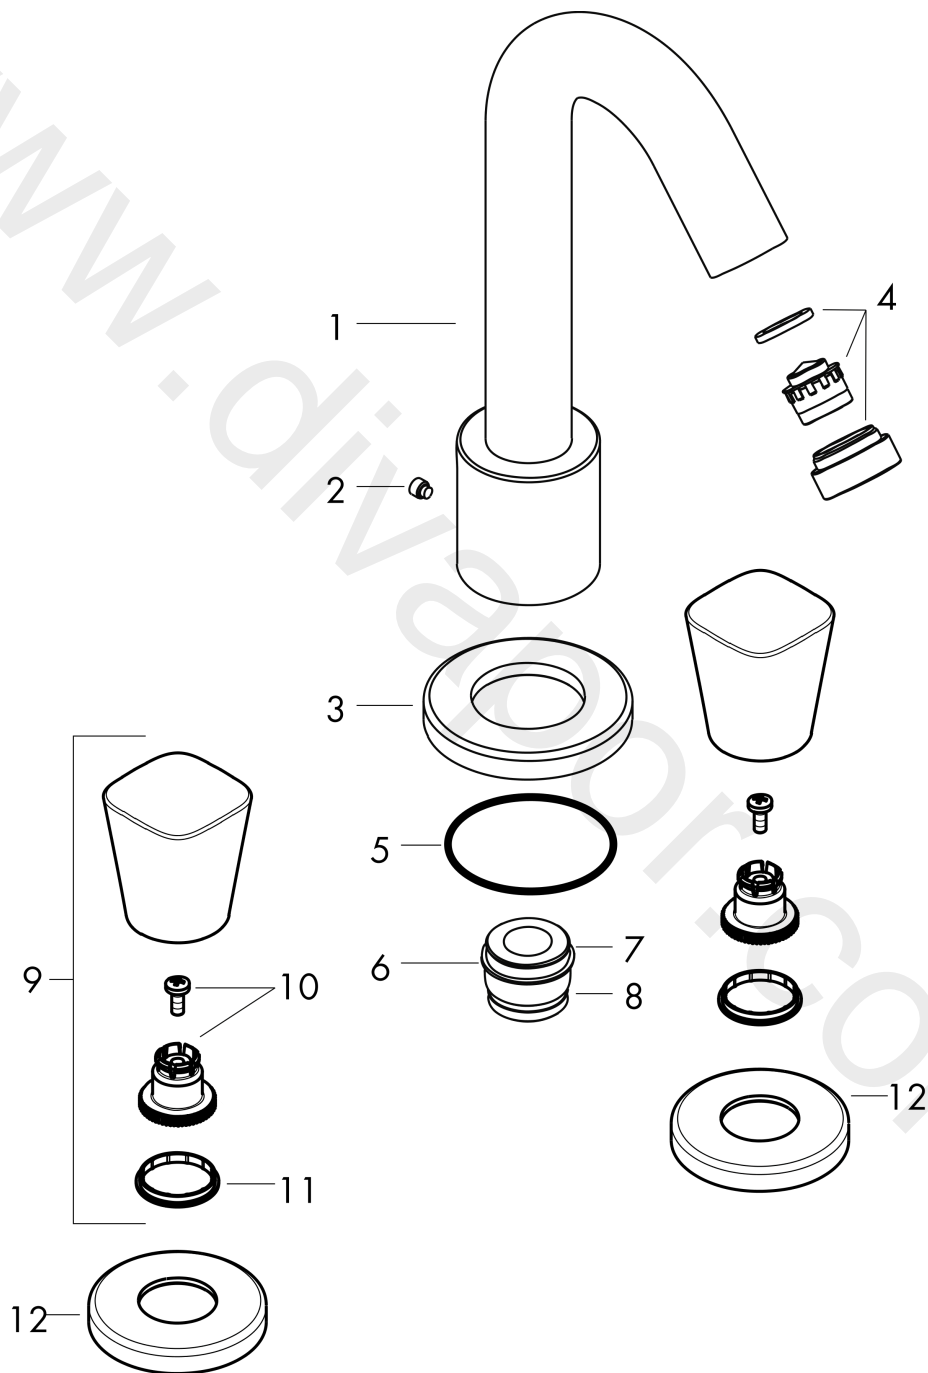

Logis

3-hole rim mounted bath mixer

Surfaces: Article Number: 71300000

Exploded Drawing

Year of production: 04/14 - 12/14

Logis

3-hole rim mounted bath mixer

Surfaces: Article Number: **71300000**

Spare part list

Year of production: **04/14 - 12/14**

Pos.	Description	Article Number	Price	PU
1	spout cpl.	95463000	£ 173,00	1
2	hollow set screw M6x6	97660000	£ 3,30	1
3	aerator M24x1 (25 l/min)	95456000	£ 51,00	1
4	escutcheon Ø 70 mm	97779000	£ 79,00	1
5	O-ring 58x3	98202000	£ 3,30	1
6	adapter for spout	88512000	£ 16,10	1
7	O-Ring 23x2,5	98183000	£ 3,30	1
8	O-ring 21x2,5	98211000	£ 3,30	1
9	handle	92250000	£ 43,00	1
10	handle fixing set	94184000	£ 6,10	1
11	set of color-rings cold / hot water	96299000	£ 20,50	1
12	escutcheon	31098000	£ 43,00	1
a	concealed item	13233180	£ 285,00	1
b	Grease	90920000	£ 16,10	1