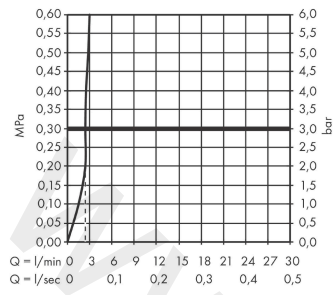

#### Scale drawing

**Logis**

**Single lever basin mixer 190 with pop-up waste set 2 ticks**

Finish: **Chrome** Article Number: **71299009**

**Flowchart**

www.divapor.com

**Logis**  
**Single lever basin mixer 190 with pop-up waste set 2 ticks**  
 Finish: **Chrome** Article Number: **71299009**