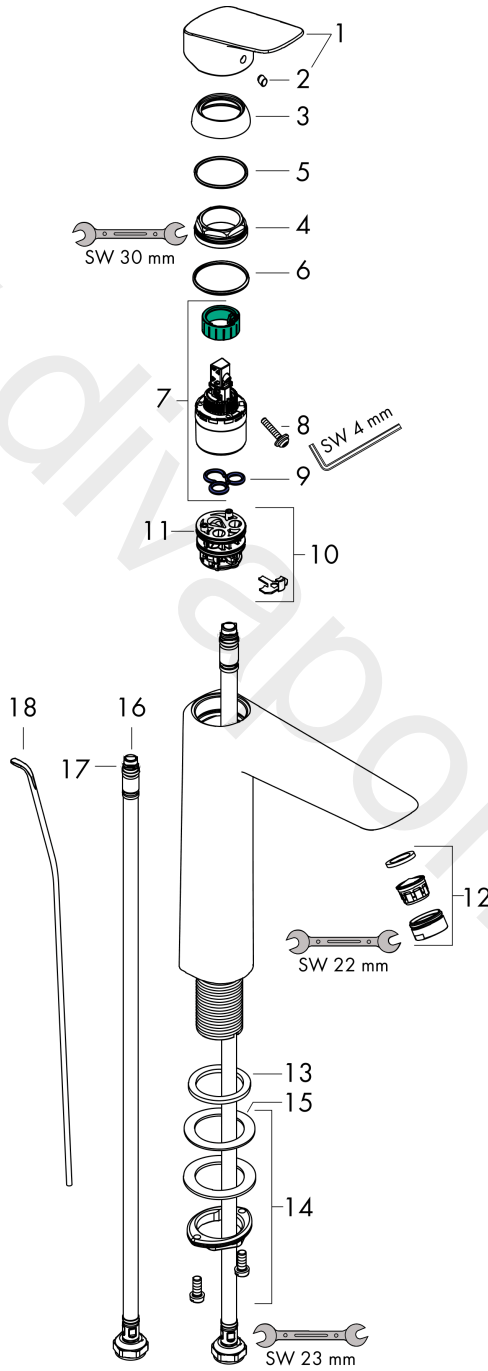

##### product features

- consists of: single lever basin mixer, waste set
- ComfortZone 190
- projection: 166 mm
- spout height: 195 mm
- handle variant: lever handle
- spray type: normal spray
- maximum flow rate at 3 bar: 3,8 l/min
- ceramic cartridge
- temperature limitation adjustable
- pop-up waste set G 1¼
- material waste set: synthetic
- connection type: G ½ connections
- connection dimension: DN15

#### Scale drawing

**Logis**

**Single lever basin mixer 190 with pop-up waste set 2 ticks**

Finish: **Chrome** Article Number: **71299009**

**Flowchart**

www.divapor.com

**Logis**  
**Single lever basin mixer 190 with pop-up waste set 2 ticks**  
 Finish: **Chrome** Article Number: **71299009**

**Exploded Drawing**

Year of production: >04/20

**Logis**
**Single lever basin mixer 190 with pop-up waste set 2 ticks**

 Finish: **Chrome** Article Number: **71299009**

**Spare part list**

Year of production: &gt;04/20

Pos.	Description	Article Number	Price	PU
1	handle	92224000	£ 51,00	1
2	screw cover	96338000	£ 3,30	1
3	flange	97406000	£ 20,50	1
4	nut	97209000	£ 16,10	1
5	O-Ring 32x2	98193000	£ 3,30	1
6	O-ring 35x2	92604000	£ 6,10	1
7	cartridge, assy	95646000	£ 96,00	1
8	locking screw for handle	95140000	£ 6,10	1
9	seal	95008000	£ 9,00	1
10	adapter for cartridge	98750000	£ 13,30	1
11	O-Ring 30x2	98186000	£ 3,30	1
12	aerator M24x1 (3,5 l/min)	92508000	£ 20,50	1
13	flat seal	98749000	£ 6,10	1
14	fixing set (Ø 32)	13961000	£ 25,00	1
15	lever collar	97548000	£ 3,30	1
16	connection hose 600 mm M8x0,75 G1/2	92482000	£ 43,00	1
17	O-ring 7x1,5	98422000	£ 3,30	1
18	pull rod	96657000	£ 13,30	1
a	pop up waste	94139007	-	1
b	fixation extension 35 mm	13898000	£ 79,00	1