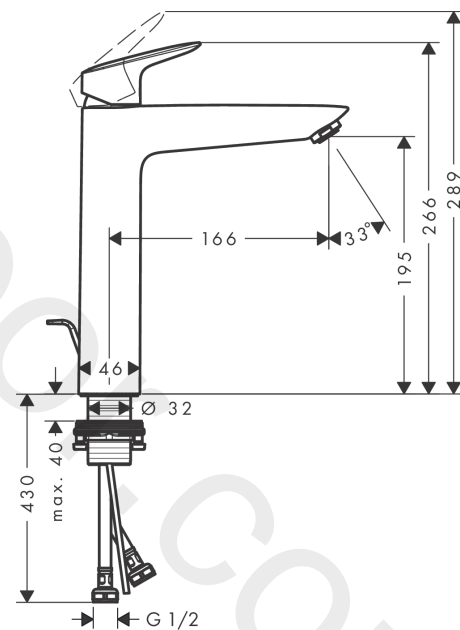

Scale drawing