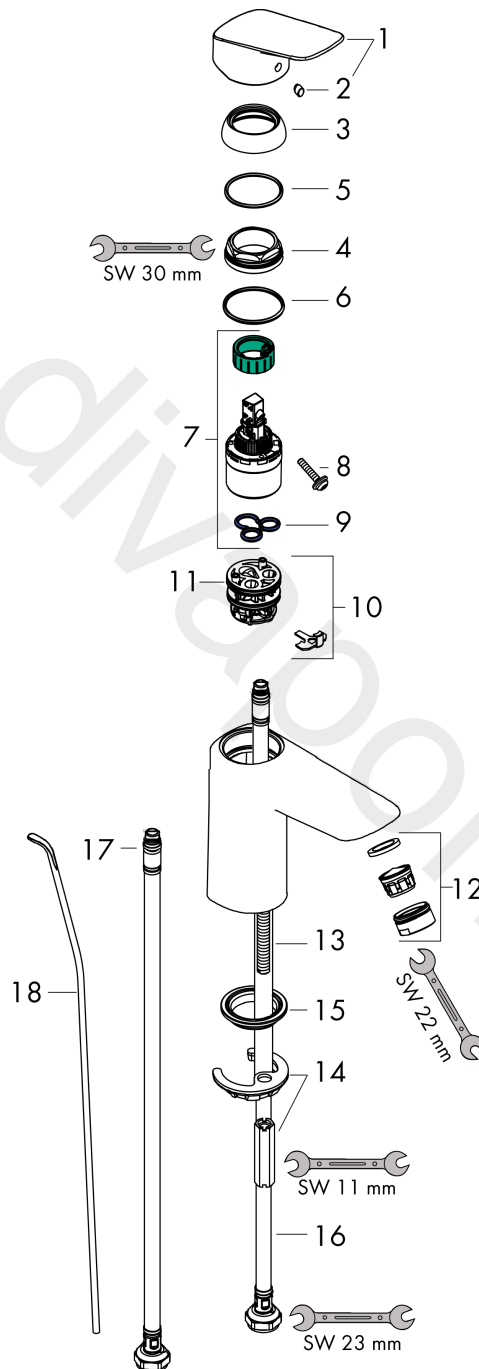

##### product features

- consists of: single lever basin mixer, waste set
- ComfortZone 100
- projection: 108 mm
- spout height: 93 mm
- handle variant: lever handle
- spray type: normal spray
- maximum flow rate at 3 bar: 3,8 l/min
- ceramic cartridge
- temperature limitation adjustable
- pop-up waste set G 1¼
- material waste set: synthetic
- connection type: G ½ connections
- connection dimension: DN15

#### Scale drawing

**Logis**  
**Single lever basin mixer 100 with pop-up waste set 2 ticks**  
 Finish: **Chrome** Article Number: **71297009**

**Flowchart**

www.divapor.com

**Logis**  
**Single lever basin mixer 100 with pop-up waste set 2 ticks**  
 Finish: **Chrome** Article Number: **71297009**

**Exploded Drawing**

Year of production: >04/20

### Spare part list

Year of production: >04/20

Pos.	Description	Article Number	Price	PU
1	handle	92224000	£ 51,00	1
2	screw cover	96338000	£ 3,30	1
3	flange	97406000	£ 20,50	1
4	nut	97209000	£ 16,10	1
5	O-Ring 32x2	98193000	£ 3,30	1
6	O-ring 35x2	92604000	£ 6,10	1
7	cartridge, assy	95646000	£ 96,00	1
8	locking screw for handle	95140000	£ 6,10	1
9	seal	95008000	£ 9,00	1
10	adapter for cartridge	98750000	£ 13,30	1
11	O-Ring 30x2	98186000	£ 3,30	1
12	aerator M24x1 (3,5 l/min)	92508000	£ 20,50	1
13	screw M8 x 68	97736000	£ 6,10	1
14	seal Ø 42	98722000	£ 6,10	1
15	fixing set	96016000	£ 35,00	1
16	connection hose 450 mm G½	93020000	£ 35,00	1
17	O-ring 6,6x1,6	93019000	£ 3,30	1
18	pull rod	96657000	£ 13,30	1
a	pop up waste	94139007	-	1