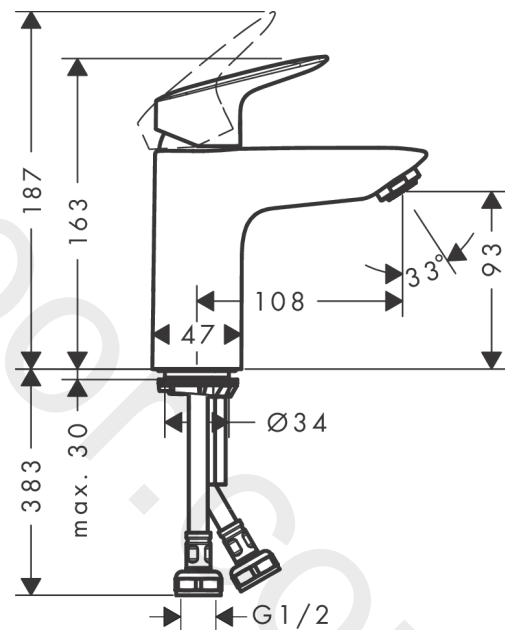

Scale drawing