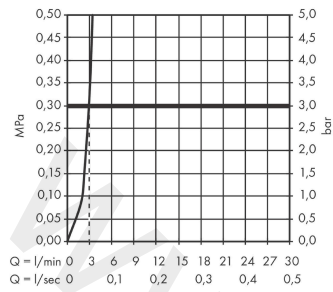

Logis
Single lever basin mixer 100 with pop-up waste set 2 ticks
Finish: **Chrome** Article Number: **71297009**

Flowchart

www.divapor.com