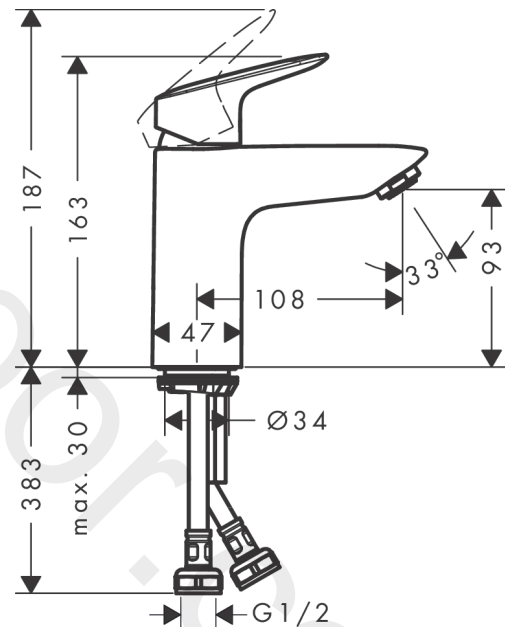

Logis

Single lever basin mixer 100 with push-open waste set 3 ticks

Finish: **Chrome** Article Number: **71296009**

Description

product features

- consists of: single lever basin mixer, waste set
- ComfortZone 100
- spout height: 93 mm
- handle variant: lever handle
- maximum flow rate at 3 bar: 1,9 l/min
- ceramic cartridge
- temperature limitation adjustable
- push-open waste set G 1¼
- material waste set: synthetic
- connection type: G ½ connections
- connection dimension: DN15

Technology

Product image

Scale drawing

Flowchart

Logis
Single lever basin mixer 100 with push-open waste set 3 ticks
 Finish: **Chrome** Article Number: **71296009**

Exploded Drawing

Year of production: >04/20

Logis

Single lever basin mixer 100 with push-open waste set 3 ticks

Finish: **Chrome** Article Number: **71296009**

Spare part list

Year of production: >04/20

Pos.	Description	Article Number	Price	PU
1	handle	92224000	£ 51,00	1
2	screw cover	96338000	£ 3,30	1
3	flange	97406000	£ 20,50	1
4	nut	97209000	£ 16,10	1
5	O-Ring 32x2	98193000	£ 3,30	1
6	cartridge, assy	95646000	£ 96,00	1
7	locking screw for handle	95140000	£ 6,10	1
8	seal	95008000	£ 9,00	1
9	adapter for cartridge	98750000	£ 13,30	1
10	O-Ring 30x2	98186000	£ 3,30	1
11	O-ring 35x2	92604000	£ 6,10	1
12	aerator M24x1 (1,9 l/min)	92300000	£ 35,00	1
13	screw M8 x 68	97736000	£ 6,10	1
14	seal Ø 42	98722000	£ 6,10	1
15	fixing set	96016000	£ 35,00	1
16	connection hose 450 mm G½	93020000	£ 35,00	1
17	O-ring 6,6x1,6	93019000	£ 3,30	1
a	push-open waste set	50105000	£ 40,00	1