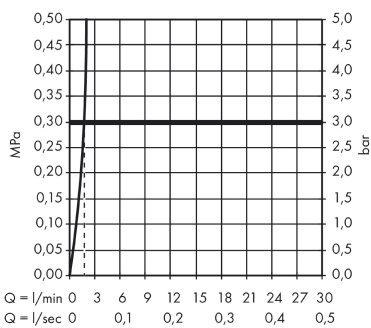

Logis

Single lever basin mixer 100 with push-open waste set 3 ticks

Finish: **Chrome** Article Number: **71296009**

Description

product features

- consists of: single lever basin mixer, waste set
- ComfortZone 100
- spout height: 93 mm
- handle variant: lever handle
- maximum flow rate at 3 bar: 1,9 l/min
- ceramic cartridge
- temperature limitation adjustable
- push-open waste set G 1¼
- material waste set: synthetic
- connection type: G ½ connections
- connection dimension: DN15

Technology

Product image

Scale drawing

Flowchart

Logis
Single lever basin mixer 100 with push-open waste set 3 ticks
 Finish: **Chrome** Article Number: **71296009**

Exploded Drawing

Year of production: >04/20

Logis

Single lever basin mixer 100 with push-open waste set 3 ticks

Finish: **Chrome** Article Number: **71296009**

Spare part list

Year of production: >04/20

Pos.	Description	Article Number	Price	PU
1	handle	92224000	£ 51,00	1
2	screw cover	96338000	£ 3,30	1
3	flange	97406000	£ 20,50	1
4	nut	97209000	£ 16,10	1
5	O-Ring 32x2	98193000	£ 3,30	1
6	cartridge, assy	95646000	£ 96,00	1
7	locking screw for handle	95140000	£ 6,10	1
8	seal	95008000	£ 9,00	1
9	adapter for cartridge	98750000	£ 13,30	1
10	O-Ring 30x2	98186000	£ 3,30	1
11	O-ring 35x2	92604000	£ 6,10	1
12	aerator M24x1 (1,9 l/min)	92300000	£ 35,00	1
13	screw M8 x 68	97736000	£ 6,10	1
14	seal Ø 42	98722000	£ 6,10	1
15	fixing set	96016000	£ 35,00	1
16	connection hose 450 mm G½	93020000	£ 35,00	1
17	O-ring 6,6x1,6	93019000	£ 3,30	1
a	push-open waste set	50105000	£ 40,00	1