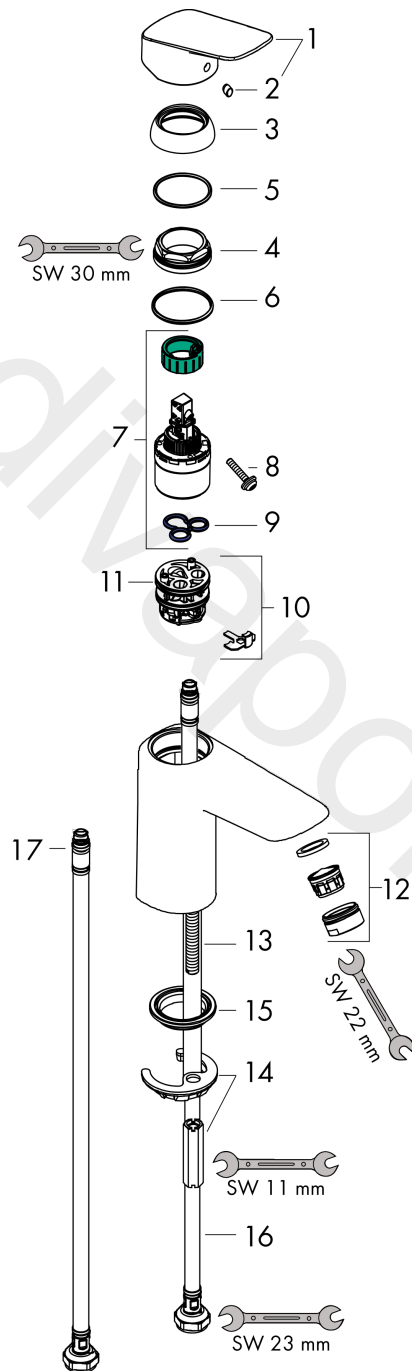

Logis

Single lever basin mixer 100 with push-open waste set 3 ticks

Finish: **Chrome** Article Number: **71296009**

Description

product features

- consists of: single lever basin mixer, waste set
- ComfortZone 100
- spout height: 93 mm
- handle variant: lever handle
- maximum flow rate at 3 bar: 1,9 l/min
- ceramic cartridge
- temperature limitation adjustable
- push-open waste set G 1¼
- material waste set: synthetic
- connection type: G ½ connections
- connection dimension: DN15

Technology

Product image

Scale drawing

Flowchart

Logis
Single lever basin mixer 100 with push-open waste set 3 ticks
 Finish: **Chrome** Article Number: **71296009**

Exploded Drawing

Year of production: >04/20

Logis

Single lever basin mixer 100 with push-open waste set 3 ticks

Finish: **Chrome** Article Number: **71296009**

Spare part list

Year of production: >04/20

Pos.	Description	Article Number	Price	PU
1	handle	92224000	£ 51,00	1
2	screw cover	96338000	£ 3,30	1
3	flange	97406000	£ 20,50	1
4	nut	97209000	£ 16,10	1
5	O-Ring 32x2	98193000	£ 3,30	1
6	cartridge, assy	95646000	£ 96,00	1
7	locking screw for handle	95140000	£ 6,10	1
8	seal	95008000	£ 9,00	1
9	adapter for cartridge	98750000	£ 13,30	1
10	O-Ring 30x2	98186000	£ 3,30	1
11	O-ring 35x2	92604000	£ 6,10	1
12	aerator M24x1 (1,9 l/min)	92300000	£ 35,00	1
13	screw M8 x 68	97736000	£ 6,10	1
14	seal Ø 42	98722000	£ 6,10	1
15	fixing set	96016000	£ 35,00	1
16	connection hose 450 mm G½	93020000	£ 35,00	1
17	O-ring 6,6x1,6	93019000	£ 3,30	1
a	push-open waste set	50105000	£ 40,00	1