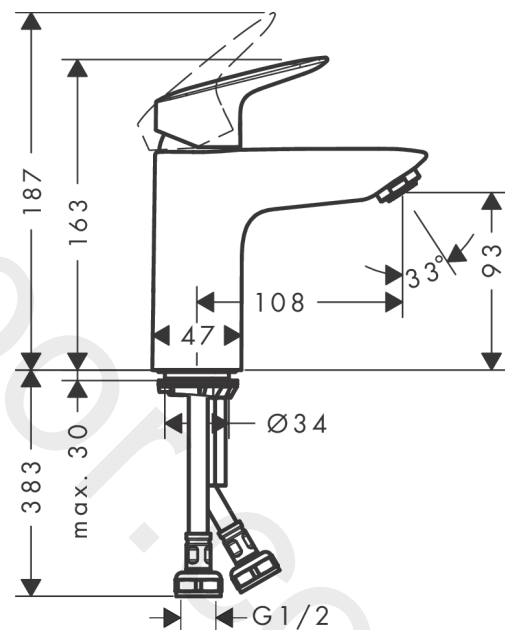

Logis

Single lever basin mixer 100 with push-open waste set 2 ticks

Finish: **Chrome** Article Number: **71295009**

Description

product features

- consists of: single lever basin mixer, waste set
- ComfortZone 100
- spout height: 93 mm
- handle variant: lever handle
- spray type: normal spray
- maximum flow rate at 3 bar: 3,8 l/min
- ceramic cartridge
- temperature limitation adjustable
- push-open waste set G 1 ¼
- material waste set: synthetic
- connection type: G ½ connections
- connection dimension: DN15

Technology

Product image

Scale drawing

Flowchart

Logis
Single lever basin mixer 100 with push-open waste set 2 ticks
 Finish: **Chrome** Article Number: **71295009**

Exploded Drawing

Year of production: >04/20

Logis

Single lever basin mixer 100 with push-open waste set 2 ticks

Finish: **Chrome** Article Number: **71295009**

Spare part list

Year of production: >04/20

Pos.	Description	Article Number	Price	PU
1	handle	92224000	£ 51,00	1
2	screw cover	96338000	£ 3,30	1
3	flange	97406000	£ 20,50	1
4	nut	97209000	£ 16,10	1
5	O-Ring 32x2	98193000	£ 3,30	1
6	cartridge, assy	95646000	£ 96,00	1
7	locking screw for handle	95140000	£ 6,10	1
8	seal	95008000	£ 9,00	1
9	adapter for cartridge	98750000	£ 13,30	1
10	O-Ring 30x2	98186000	£ 3,30	1
11	O-ring 35x2	92604000	£ 6,10	1
12	aerator M24x1	98453000	£ 20,50	1
13	screw M8 x 68	97736000	£ 6,10	1
14	seal Ø 42	98722000	£ 6,10	1
15	fixing set	96016000	£ 35,00	1
16	connection hose 450 mm G½	93020000	£ 35,00	1
17	O-ring 6,6x1,6	93019000	£ 3,30	1
a	push-open waste set	50105000	£ 40,00	1