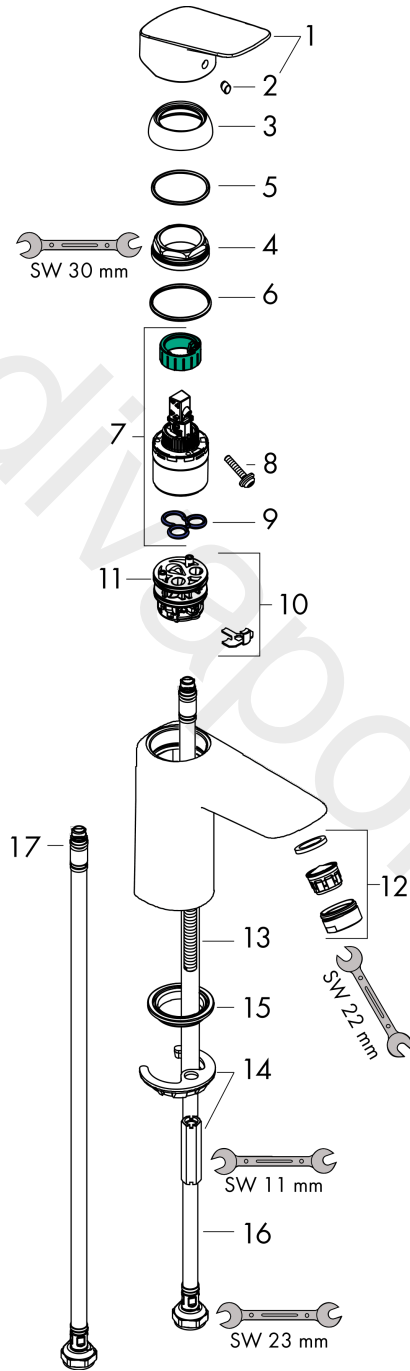

Logis

Single lever basin mixer 100 with push-open waste set 2 ticks

Finish: **Chrome** Article Number: **71295009**

Description

product features

- consists of: single lever basin mixer, waste set
- ComfortZone 100
- spout height: 93 mm
- handle variant: lever handle
- spray type: normal spray
- maximum flow rate at 3 bar: 3,8 l/min
- ceramic cartridge
- temperature limitation adjustable
- push-open waste set G 1 ¼
- material waste set: synthetic
- connection type: G ½ connections
- connection dimension: DN15

Technology

Product image

Scale drawing

Flowchart

Logis
Single lever basin mixer 100 with push-open waste set 2 ticks
 Finish: **Chrome** Article Number: **71295009**

Exploded Drawing

Year of production: >04/20

Logis

Single lever basin mixer 100 with push-open waste set 2 ticks

Finish: **Chrome** Article Number: **71295009**

Spare part list

Year of production: >04/20

Pos.	Description	Article Number	Price	PU
1	handle	92224000	£ 51,00	1
2	screw cover	96338000	£ 3,30	1
3	flange	97406000	£ 20,50	1
4	nut	97209000	£ 16,10	1
5	O-Ring 32x2	98193000	£ 3,30	1
6	cartridge, assy	95646000	£ 96,00	1
7	locking screw for handle	95140000	£ 6,10	1
8	seal	95008000	£ 9,00	1
9	adapter for cartridge	98750000	£ 13,30	1
10	O-Ring 30x2	98186000	£ 3,30	1
11	O-ring 35x2	92604000	£ 6,10	1
12	aerator M24x1	98453000	£ 20,50	1
13	screw M8 x 68	97736000	£ 6,10	1
14	seal Ø 42	98722000	£ 6,10	1
15	fixing set	96016000	£ 35,00	1
16	connection hose 450 mm G½	93020000	£ 35,00	1
17	O-ring 6,6x1,6	93019000	£ 3,30	1
a	push-open waste set	50105000	£ 40,00	1