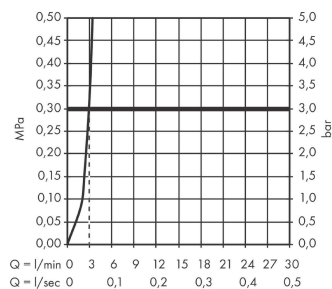

Logis

Single lever basin mixer 100 with push-open waste set 2 ticks

Finish: **Chrome** Article Number: **71295009**

Description

product features

- consists of: single lever basin mixer, waste set
- ComfortZone 100
- spout height: 93 mm
- handle variant: lever handle
- spray type: normal spray
- maximum flow rate at 3 bar: 3,8 l/min
- ceramic cartridge
- temperature limitation adjustable
- push-open waste set G 1 ¼
- material waste set: synthetic
- connection type: G ½ connections
- connection dimension: DN15

Technology

Product image

Scale drawing

Flowchart

Logis
Single lever basin mixer 100 with push-open waste set 2 ticks
 Finish: **Chrome** Article Number: **71295009**

Exploded Drawing

Year of production: >04/20

Logis

Single lever basin mixer 100 with push-open waste set 2 ticks

Finish: **Chrome** Article Number: **71295009**

Spare part list

Year of production: >04/20

Pos.	Description	Article Number	Price	PU
1	handle	92224000	£ 51,00	1
2	screw cover	96338000	£ 3,30	1
3	flange	97406000	£ 20,50	1
4	nut	97209000	£ 16,10	1
5	O-Ring 32x2	98193000	£ 3,30	1
6	cartridge, assy	95646000	£ 96,00	1
7	locking screw for handle	95140000	£ 6,10	1
8	seal	95008000	£ 9,00	1
9	adapter for cartridge	98750000	£ 13,30	1
10	O-Ring 30x2	98186000	£ 3,30	1
11	O-ring 35x2	92604000	£ 6,10	1
12	aerator M24x1	98453000	£ 20,50	1
13	screw M8 x 68	97736000	£ 6,10	1
14	seal Ø 42	98722000	£ 6,10	1
15	fixing set	96016000	£ 35,00	1
16	connection hose 450 mm G½	93020000	£ 35,00	1
17	O-ring 6,6x1,6	93019000	£ 3,30	1
a	push-open waste set	50105000	£ 40,00	1