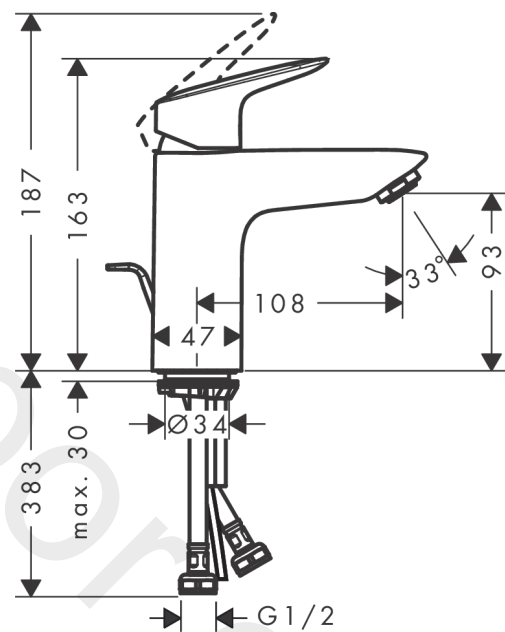

Logis

Single lever basin mixer 100 without waste set 3 ticks

Finish: **Chrome** Article Number: **71294009**

Description

product features

- ComfortZone 100
- projection: 108 mm
- spout height: 93 mm
- handle variant: lever handle
- maximum flow rate at 3 bar: 1,9 l/min
- ceramic cartridge
- temperature limitation adjustable
- connection type: G 1/2 connections
- connection dimension: DN15

Technology

Product image

Scale drawing

Flowchart

Logis
Single lever basin mixer 100 without waste set 3 ticks
 Finish: **Chrome** Article Number: **71294009**

Exploded Drawing

Year of production: >04/20

Logis

Single lever basin mixer 100 without waste set 3 ticks

Finish: **Chrome** Article Number: **71294009**

Spare part list

Year of production: >04/20

Pos.	Description	Article Number	Price	PU
1	handle	92224000	£ 51,00	1
2	screw cover	96338000	£ 3,30	1
3	flange	97406000	£ 20,50	1
4	nut	97209000	£ 16,10	1
5	O-Ring 32x2	98193000	£ 3,30	1
6	cartridge, assy	95646000	£ 96,00	1
7	locking screw for handle	95140000	£ 6,10	1
8	seal	95008000	£ 9,00	1
9	adapter for cartridge	98750000	£ 13,30	1
10	O-Ring 30x2	98186000	£ 3,30	1
11	O-ring 35x2	92604000	£ 6,10	1
12	aerator M24x1 (3,5 l/min)	92508000	£ 20,50	1
13	screw M8 x 68	97736000	£ 6,10	1
14	seal Ø 42	98722000	£ 6,10	1
15	fixing set	96016000	£ 35,00	1
16	connection hose 450 mm G½	93020000	£ 35,00	1
17	O-ring 6,6x1,6	93019000	£ 3,30	1