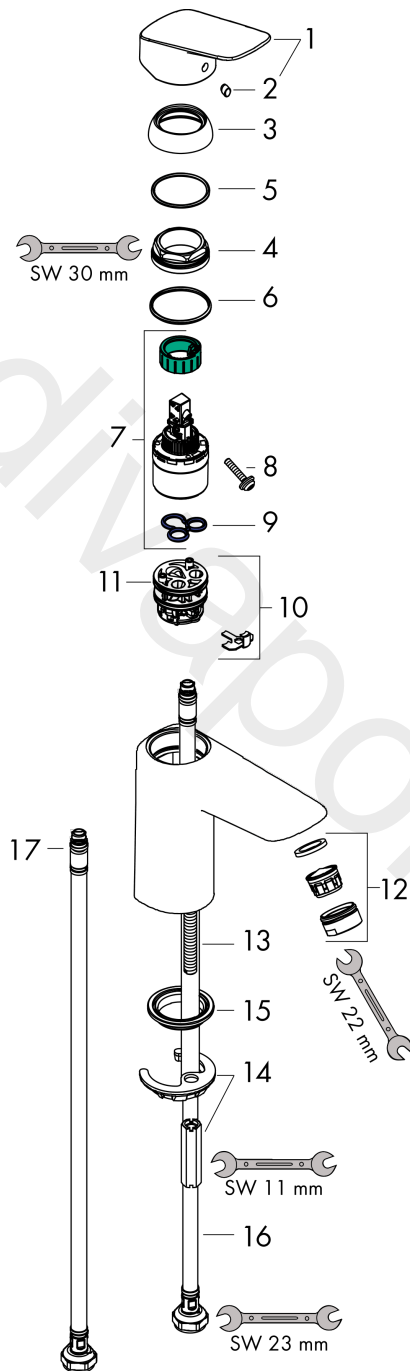

Logis

Single lever basin mixer 100 without waste set 3 ticks

Finish: **Chrome** Article Number: **71294009**

Description

product features

- ComfortZone 100
- projection: 108 mm
- spout height: 93 mm
- handle variant: lever handle
- maximum flow rate at 3 bar: 1,9 l/min
- ceramic cartridge
- temperature limitation adjustable
- connection type: G 1/2 connections
- connection dimension: DN15

Technology

Product image

Scale drawing

Flowchart

Logis
Single lever basin mixer 100 without waste set 3 ticks
 Finish: **Chrome** Article Number: **71294009**

Exploded Drawing

Year of production: >04/20

Logis

Single lever basin mixer 100 without waste set 3 ticks

Finish: **Chrome** Article Number: **71294009**

Spare part list

Year of production: >04/20

Pos.	Description	Article Number	Price	PU
1	handle	92224000	£ 51,00	1
2	screw cover	96338000	£ 3,30	1
3	flange	97406000	£ 20,50	1
4	nut	97209000	£ 16,10	1
5	O-Ring 32x2	98193000	£ 3,30	1
6	cartridge, assy	95646000	£ 96,00	1
7	locking screw for handle	95140000	£ 6,10	1
8	seal	95008000	£ 9,00	1
9	adapter for cartridge	98750000	£ 13,30	1
10	O-Ring 30x2	98186000	£ 3,30	1
11	O-ring 35x2	92604000	£ 6,10	1
12	aerator M24x1 (3,5 l/min)	92508000	£ 20,50	1
13	screw M8 x 68	97736000	£ 6,10	1
14	seal Ø 42	98722000	£ 6,10	1
15	fixing set	96016000	£ 35,00	1
16	connection hose 450 mm G½	93020000	£ 35,00	1
17	O-ring 6,6x1,6	93019000	£ 3,30	1