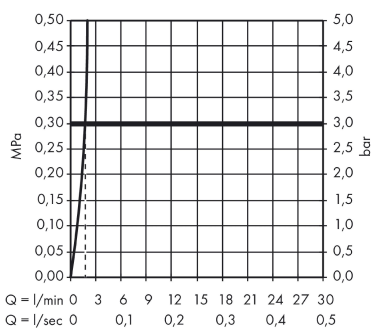

Logis

Single lever basin mixer 100 without waste set 3 ticks

Finish: **Chrome** Article Number: **71294009**

Description

product features

- ComfortZone 100
- projection: 108 mm
- spout height: 93 mm
- handle variant: lever handle
- maximum flow rate at 3 bar: 1,9 l/min
- ceramic cartridge
- temperature limitation adjustable
- connection type: G 1/2 connections
- connection dimension: DN15

Technology

Product image

Scale drawing

Flowchart

Logis
Single lever basin mixer 100 without waste set 3 ticks
 Finish: **Chrome** Article Number: **71294009**

Exploded Drawing

Year of production: >04/20

Logis