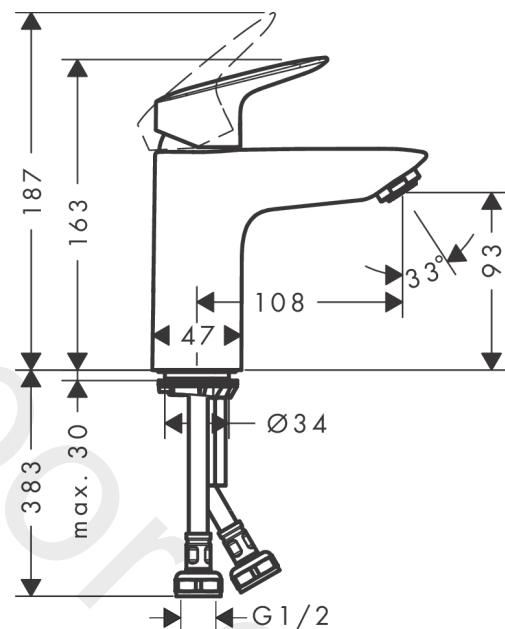

Logis

Single lever basin mixer 100 without waste set 2 ticks

Finish: **Chrome** Article Number: **71293009**

Description

product features

- ComfortZone 100
- projection: 108 mm
- spout height: 93 mm
- handle variant: lever handle
- maximum flow rate at 3 bar: 3,8 l/min
- ceramic cartridge
- temperature limitation adjustable
- connection type: G 1/2 connections
- connection dimension: DN15

Technology

Product image

Scale drawing

Flowchart

Logis
Single lever basin mixer 100 without waste set 2 ticks
 Finish: **Chrome** Article Number: **71293009**

Exploded Drawing

Year of production: >04/20

Logis

Single lever basin mixer 100 without waste set 2 ticks

Finish: **Chrome** Article Number: **71293009**

Spare part list

Year of production: >04/20

Pos.	Description	Article Number	Price	PU
1	handle	92224000	£ 51,00	1
2	screw cover	96338000	£ 3,30	1
3	flange	97406000	£ 20,50	1
4	nut	97209000	£ 16,10	1
5	O-Ring 32x2	98193000	£ 3,30	1
6	cartridge, assy	95646000	£ 96,00	1
7	locking screw for handle	95140000	£ 6,10	1
8	seal	95008000	£ 9,00	1
9	adapter for cartridge	98750000	£ 13,30	1
10	O-Ring 30x2	98186000	£ 3,30	1
11	O-ring 35x2	92604000	£ 6,10	1
12	aerator M24x1	98453000	£ 20,50	1
13	screw M8 x 68	97736000	£ 6,10	1
14	seal Ø 42	98722000	£ 6,10	1
15	fixing set	96016000	£ 35,00	1
16	connection hose 450 mm G½	93020000	£ 35,00	1
17	O-ring 6,6x1,6	93019000	£ 3,30	1