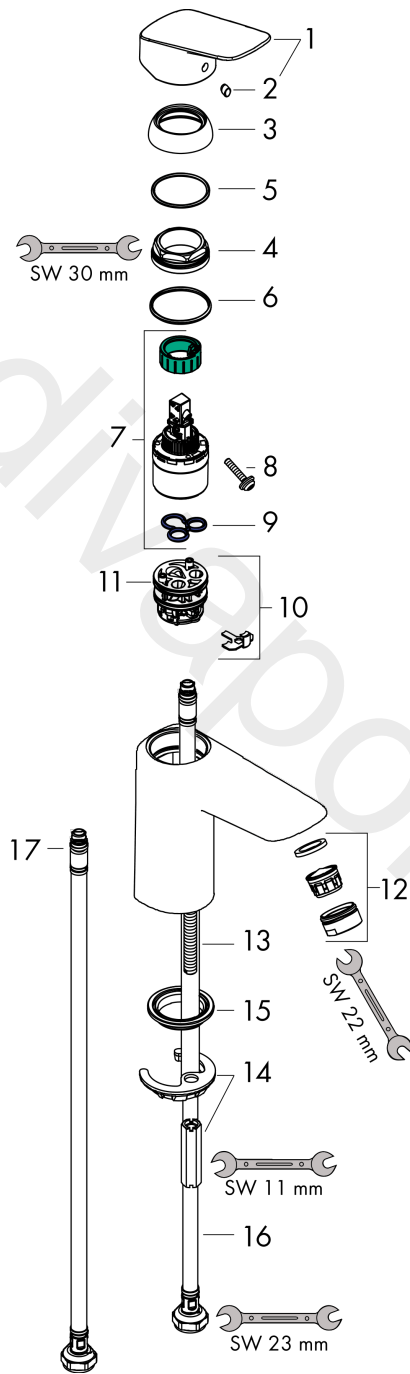

Logis

Single lever basin mixer 100 without waste set 2 ticks

Finish: **Chrome** Article Number: **71293009**

Description

product features

- ComfortZone 100
- projection: 108 mm
- spout height: 93 mm
- handle variant: lever handle
- maximum flow rate at 3 bar: 3,8 l/min
- ceramic cartridge
- temperature limitation adjustable
- connection type: G 1/2 connections
- connection dimension: DN15

Technology

Product image

Scale drawing

Flowchart

Logis
Single lever basin mixer 100 without waste set 2 ticks
 Finish: **Chrome** Article Number: **71293009**

Exploded Drawing

Year of production: >04/20

Logis

Single lever basin mixer 100 without waste set 2 ticks

Finish: **Chrome** Article Number: **71293009**

Spare part list

Year of production: >04/20

Pos.	Description	Article Number	Price	PU
1	handle	92224000	£ 51,00	1
2	screw cover	96338000	£ 3,30	1
3	flange	97406000	£ 20,50	1
4	nut	97209000	£ 16,10	1
5	O-Ring 32x2	98193000	£ 3,30	1
6	cartridge, assy	95646000	£ 96,00	1
7	locking screw for handle	95140000	£ 6,10	1
8	seal	95008000	£ 9,00	1
9	adapter for cartridge	98750000	£ 13,30	1
10	O-Ring 30x2	98186000	£ 3,30	1
11	O-ring 35x2	92604000	£ 6,10	1
12	aerator M24x1	98453000	£ 20,50	1
13	screw M8 x 68	97736000	£ 6,10	1
14	seal Ø 42	98722000	£ 6,10	1
15	fixing set	96016000	£ 35,00	1
16	connection hose 450 mm G½	93020000	£ 35,00	1
17	O-ring 6,6x1,6	93019000	£ 3,30	1