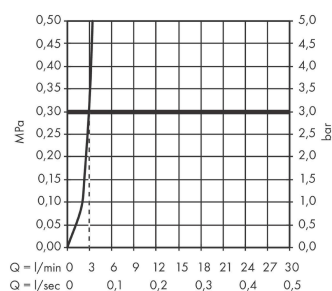

Logis

Single lever basin mixer 100 without waste set 2 ticks

Finish: **Chrome** Article Number: **71293009**

Description

product features

- ComfortZone 100
- projection: 108 mm
- spout height: 93 mm
- handle variant: lever handle
- maximum flow rate at 3 bar: 3,8 l/min
- ceramic cartridge
- temperature limitation adjustable
- connection type: G 1/2 connections
- connection dimension: DN15

Technology

Product image

Scale drawing

Flowchart

Logis
Single lever basin mixer 100 without waste set 2 ticks
 Finish: **Chrome** Article Number: **71293009**

Exploded Drawing

Year of production: >04/20

Logis