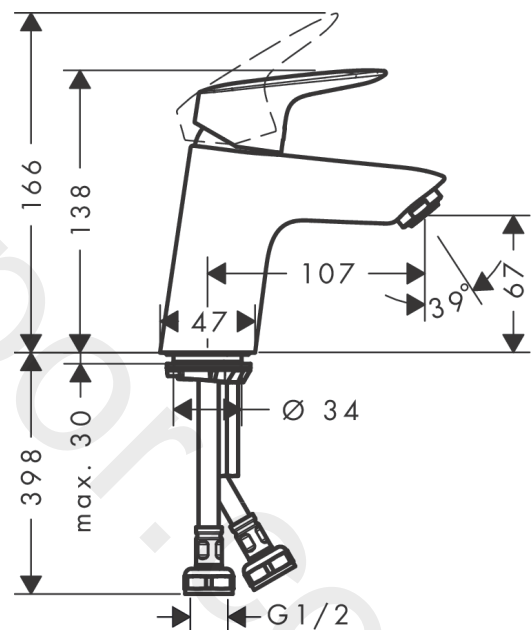

Logis

Single lever basin mixer 70 with push-open waste set 3 ticks

Finish: **Chrome** Article Number: **71292009**

Description

product features

- consists of: single lever basin mixer, waste set
- ComfortZone 70
- projection: 107 mm
- spout height: 67 mm
- handle variant: lever handle
- maximum flow rate at 3 bar: 1,9 l/min
- ceramic cartridge
- temperature limitation adjustable
- push-open waste set G 1¼
- material waste set: synthetic
- connection type: G ½ connections
- connection dimension: DN15

Technology

Product image

Scale drawing

Flowchart

Logis

Single lever basin mixer 70 with push-open waste set 3 ticks

Finish: **Chrome** Article Number: **71292009**

Exploded Drawing

Year of production: >04/20

Logis

Single lever basin mixer 70 with push-open waste set 3 ticks

Finish: **Chrome** Article Number: **71292009**

Spare part list

Year of production: >04/20

Pos.	Description	Article Number	Price	PU
1	handle	92224000	£ 51,00	1
2	screw cover	96338000	£ 3,30	1
3	flange	97406000	£ 20,50	1
4	nut	97209000	£ 16,10	1
5	O-Ring 32x2	98193000	£ 3,30	1
6	cartridge, assy	95646000	£ 96,00	1
7	locking screw for handle	95140000	£ 6,10	1
8	seal	95008000	£ 9,00	1
9	adapter for cartridge	98750000	£ 13,30	1
10	O-Ring 30x2	98186000	£ 3,30	1
11	O-ring 35x2	92604000	£ 6,10	1
12	aerator M24x1 (1,9 l/min)	92300000	£ 35,00	1
13	screw M8 x 68	97736000	£ 6,10	1
14	seal Ø 42	98722000	£ 6,10	1
15	fixing set	96016000	£ 35,00	1
16	connection hose 450 mm G½	93020000	£ 35,00	1
17	O-ring 6,6x1,6	93019000	£ 3,30	1
a	push-open waste set	50105000	£ 40,00	1