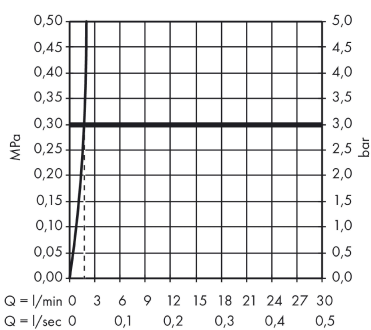

Logis

Single lever basin mixer 70 with push-open waste set 3 ticks

Finish: **Chrome** Article Number: **71292009**

Description

product features

- consists of: single lever basin mixer, waste set
- ComfortZone 70
- projection: 107 mm
- spout height: 67 mm
- handle variant: lever handle
- maximum flow rate at 3 bar: 1,9 l/min
- ceramic cartridge
- temperature limitation adjustable
- push-open waste set G 1¼
- material waste set: synthetic
- connection type: G ½ connections
- connection dimension: DN15

Technology

Product image

Scale drawing

Flowchart

Logis

Single lever basin mixer 70 with push-open waste set 3 ticks

Finish: **Chrome** Article Number: **71292009**

Exploded Drawing

Year of production: >04/20

Logis

Single lever basin mixer 70 with push-open waste set 3 ticks

Finish: **Chrome** Article Number: **71292009**

Spare part list

Year of production: >04/20

Pos.	Description	Article Number	Price	PU
1	handle	92224000	£ 51,00	1
2	screw cover	96338000	£ 3,30	1
3	flange	97406000	£ 20,50	1
4	nut	97209000	£ 16,10	1
5	O-Ring 32x2	98193000	£ 3,30	1
6	cartridge, assy	95646000	£ 96,00	1
7	locking screw for handle	95140000	£ 6,10	1
8	seal	95008000	£ 9,00	1
9	adapter for cartridge	98750000	£ 13,30	1
10	O-Ring 30x2	98186000	£ 3,30	1
11	O-ring 35x2	92604000	£ 6,10	1
12	aerator M24x1 (1,9 l/min)	92300000	£ 35,00	1
13	screw M8 x 68	97736000	£ 6,10	1
14	seal Ø 42	98722000	£ 6,10	1
15	fixing set	96016000	£ 35,00	1
16	connection hose 450 mm G½	93020000	£ 35,00	1
17	O-ring 6,6x1,6	93019000	£ 3,30	1
a	push-open waste set	50105000	£ 40,00	1