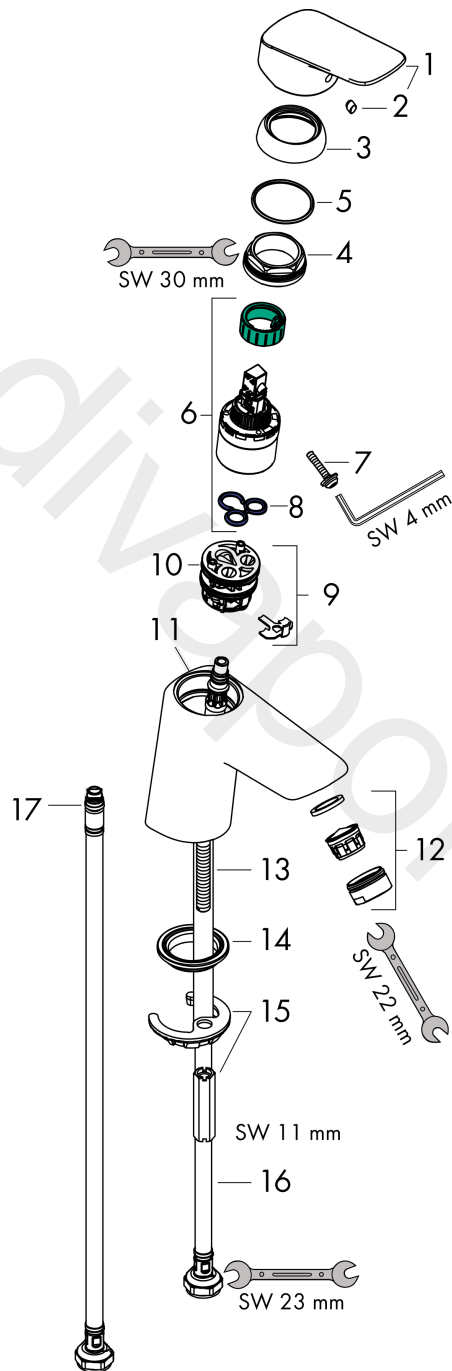

Logis

Single lever basin mixer 70 with push-open waste set 3 ticks

Finish: **Chrome** Article Number: **71292009**

Description

product features

- consists of: single lever basin mixer, waste set
- ComfortZone 70
- projection: 107 mm
- spout height: 67 mm
- handle variant: lever handle
- maximum flow rate at 3 bar: 1,9 l/min
- ceramic cartridge
- temperature limitation adjustable
- push-open waste set G 1¼
- material waste set: synthetic
- connection type: G ½ connections
- connection dimension: DN15

Technology

Product image

Scale drawing

Flowchart

Logis

Single lever basin mixer 70 with push-open waste set 3 ticks

Finish: **Chrome** Article Number: **71292009**

Exploded Drawing

Year of production: >04/20

Logis

Single lever basin mixer 70 with push-open waste set 3 ticks

Finish: **Chrome** Article Number: **71292009**

Spare part list

Year of production: >04/20

Pos.	Description	Article Number	Price	PU
1	handle	92224000	£ 51,00	1
2	screw cover	96338000	£ 3,30	1
3	flange	97406000	£ 20,50	1
4	nut	97209000	£ 16,10	1
5	O-Ring 32x2	98193000	£ 3,30	1
6	cartridge, assy	95646000	£ 96,00	1
7	locking screw for handle	95140000	£ 6,10	1
8	seal	95008000	£ 9,00	1
9	adapter for cartridge	98750000	£ 13,30	1
10	O-Ring 30x2	98186000	£ 3,30	1
11	O-ring 35x2	92604000	£ 6,10	1
12	aerator M24x1 (1,9 l/min)	92300000	£ 35,00	1
13	screw M8 x 68	97736000	£ 6,10	1
14	seal Ø 42	98722000	£ 6,10	1
15	fixing set	96016000	£ 35,00	1
16	connection hose 450 mm G½	93020000	£ 35,00	1
17	O-ring 6,6x1,6	93019000	£ 3,30	1
a	push-open waste set	50105000	£ 40,00	1