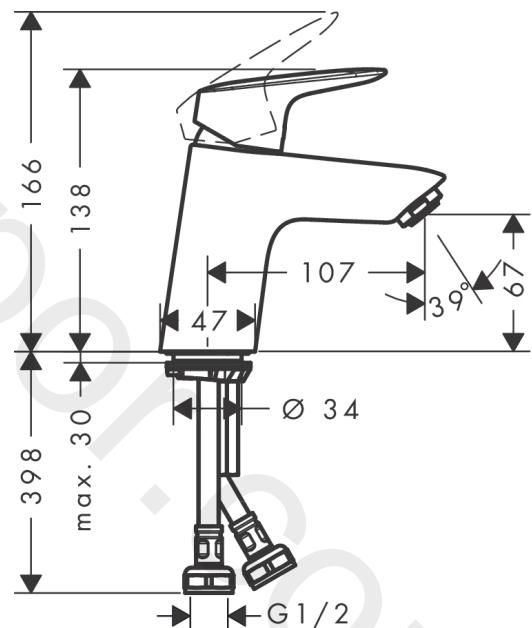

Scale drawing