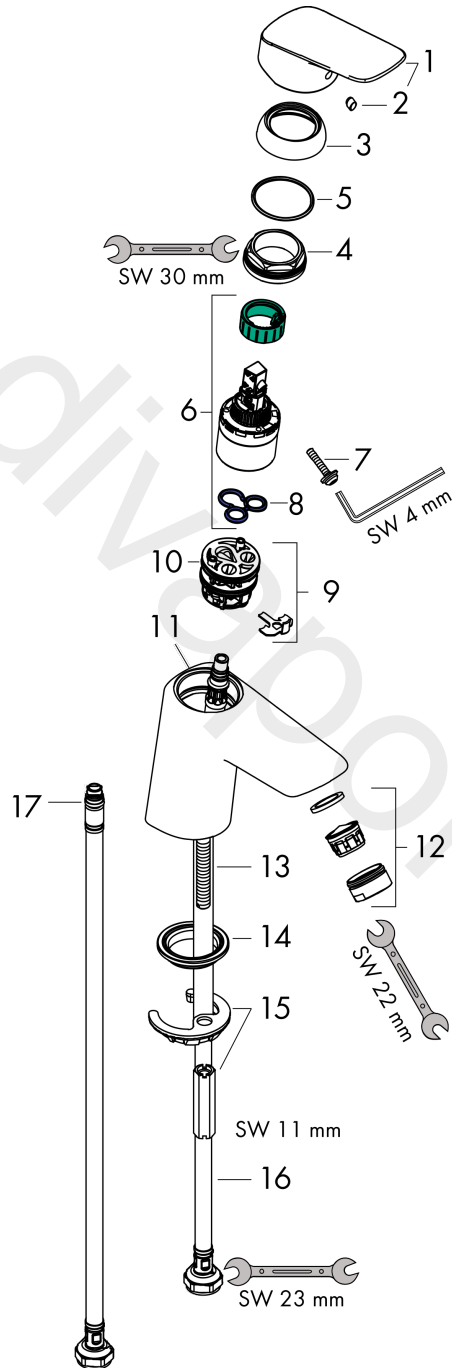

##### product features

- consists of: single lever basin mixer, waste set
- ComfortZone 70
- projection: 107 mm
- spout height: 67 mm
- handle variant: lever handle
- spray type: normal spray
- maximum flow rate at 3 bar: 3,8 l/min
- ceramic cartridge
- temperature limitation adjustable
- push-open waste set G 1¼
- material waste set: synthetic
- connection type: G ½ connections
- connection dimension: DN15

#### Scale drawing

**Logis**  
**Single lever basin mixer 70 with push-open waste set 2 ticks**  
 Finish: **Chrome** Article Number: **71291009**

**Flowchart**

www.divapor.com

Logis

Single lever basin mixer 70 with push-open waste set 2 ticks

Finish: **Chrome** Article Number: **71291009**

Exploded Drawing

Year of production: >04/20

**Logis****Single lever basin mixer 70 with push-open waste set 2 ticks**Finish: **Chrome** Article Number: **71291009****Spare part list**

Year of production: &gt;04/20

Pos.	Description	Article Number	Price	PU
1	handle	92224000	£ 51,00	1
2	screw cover	96338000	£ 3,30	1
3	flange	97406000	£ 20,50	1
4	nut	97209000	£ 16,10	1
5	O-Ring 32x2	98193000	£ 3,30	1
6	cartridge, assy	95646000	£ 96,00	1
7	locking screw for handle	95140000	£ 6,10	1
8	seal	95008000	£ 9,00	1
9	adapter for cartridge	98750000	£ 13,30	1
10	O-Ring 30x2	98186000	£ 3,30	1
11	O-ring 35x2	92604000	£ 6,10	1
12	aerator M24x1 (3,5 l/min)	92508000	£ 20,50	1
13	screw M8 x 68	97736000	£ 6,10	1
14	seal Ø 42	98722000	£ 6,10	1
15	fixing set	96016000	£ 35,00	1
16	connection hose 450 mm G½	93020000	£ 35,00	1
17	O-ring 6,6x1,6	93019000	£ 3,30	1
a	push-open waste set	50105000	£ 40,00	1