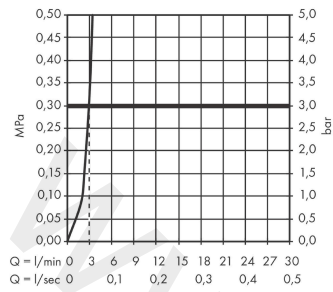

Logis
Single lever basin mixer 70 with push-open waste set 2 ticks
Finish: **Chrome** Article Number: **71291009**

Flowchart

www.divapor.com