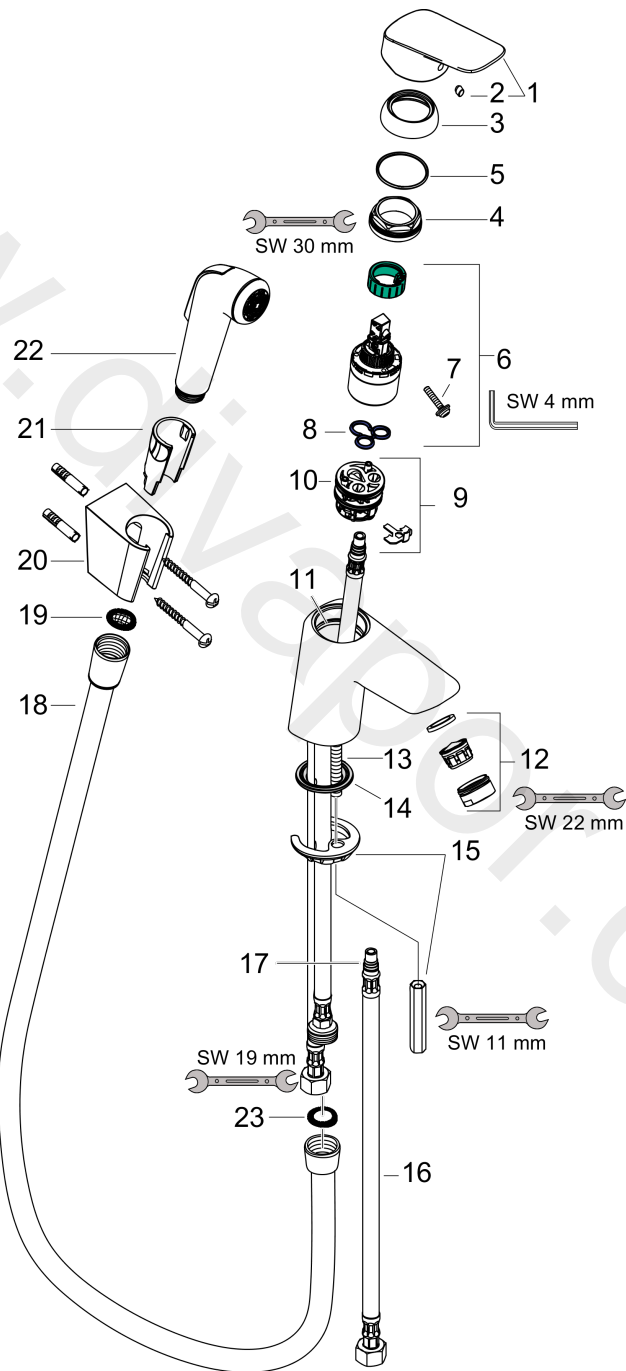

Logis

Single lever basin mixer with bidette hand shower and shower hose 160 cm

Finish: **Chrome** Article Number: **71290000**

Exploded Drawing

Year of production: >01/15

Logis

Single lever basin mixer with bidette hand shower and shower hose 160 cm

Finish: **Chrome** Article Number: **71290000**

Spare part list

Year of production: >01/15

Pos.	Description	Article Number	Price	PU
1	handle	92224000	£ 51,00	1
2	screw cover	96338000	£ 3,30	1
3	flange	97406000	£ 20,50	1
4	nut	97209000	£ 16,10	1
5	O-Ring 32x2	98193000	£ 3,30	1
6	cartridge, assy	92730000	£ 35,00	1
7	locking screw for handle	95140000	£ 6,10	1
8	seal	95008000	£ 9,00	1
9	adapter for cartridge	92845000	£ 16,10	1
10	O-Ring 30x2	98186000	£ 3,30	1
11	O-ring 35x2	92604000	£ 6,10	1
12	aerator M24x1 (15 l/min)	92510000	£ 13,30	1
13	screw M8 x 68	97736000	£ 6,10	1
14	seal Ø 42	98722000	£ 6,10	1
15	fixing set	96016000	£ 35,00	1
16	connection hose 450 mm M8x0,75 G3/8	97206000	£ 35,00	1
17	O-ring 7x1,5	98422000	£ 3,30	1
18	shower hose Isiflex'B 1,60 m	28276000	£ 38,00	1
19	filter packing	94246000	£ 3,30	1
20	shower holder	28331000	£ 43,00	1
21	guide	98918000	£ 3,30	1
22	handshower	92317000	£ 43,00	1
23	sealing set	95581000	£ 6,10	1