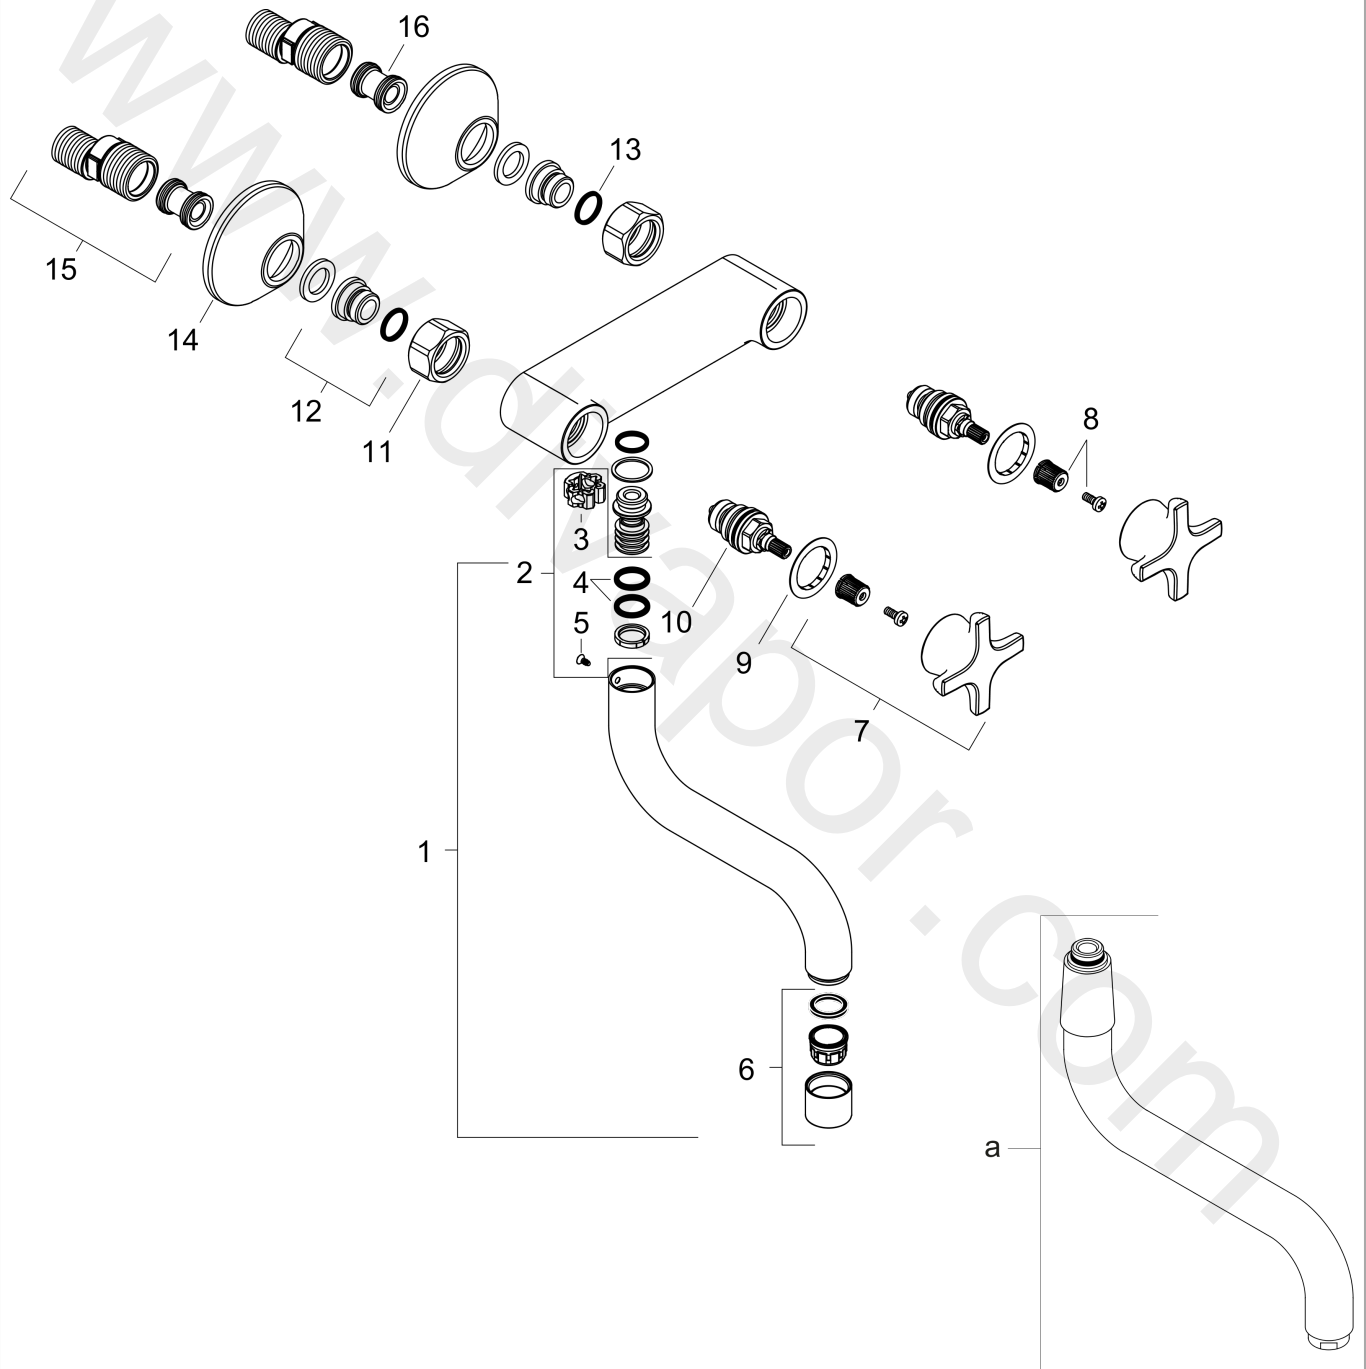

Logis M32

2-handle kitchen mixer, wall-mounted lowspout, 1jet

Finish: **Chrome** Article Number: **71287000**

Description

product features

- swivel range 360°
- normal spray
- centre distance 150 ± 12 mm
- connection dimension: DN15
- maximum flow rate at 3 bar: 15 l/min
- ceramic valves 90°
- connection type: s-shaped connections
- temperature limitation adjustable
- suitable for continuous flow water heaters

Article Details

Price excl. VAT

250,00 £

Technology

Product image

Scale drawing

Flowchart

Logis M32
2-handle kitchen mixer, wall-mounted lowspout, 1jet
 Finish: **Chrome** Article Number: **71287000**

Exploded Drawing

Year of production: >01/15

Logis M32

2-handle kitchen mixer, wall-mounted lowspout, 1jet

Finish: **Chrome** Article Number: **71287000**

Spare part list

Year of production: >01/15

Pos.	Description	Article Number	Price	PU
1	spout 150 mm	92369000	£ 110,00	1
2	sealing set	92646000	£ 20,50	1
3	axialring	97558000	£ 3,30	1
4	O-Ring 14x2,5	98189000	£ 3,30	1
5	screw	97662000	£ 9,00	1
6	aerator M22x1 (15 l/min)	92368000	£ 25,00	1
7	-	92355000	£ 64,00	1
8	handle fixing set	98932000	£ 16,10	1
9	set of color-rings cold / hot water	96299000	£ 20,50	1
10	shut off unit right closing	94009000	£ 43,00	1
11	set of nuts	96157000	£ 35,00	1
12	connecting thread	97220000	£ 16,10	1
13	O-ring 15x2	98163000	£ 3,30	1
14	escutcheon Ø 70 mm	94135000	£ 13,30	1
15	set of S-unions (±12 mm)	94140000	£ 51,00	1
16	noise reduction	96429000	£ 6,10	1
a	spout 200 mm	92616000	£ 110,00	1
b	set of S-unions (±32 mm)	98592000	£ 43,00	1