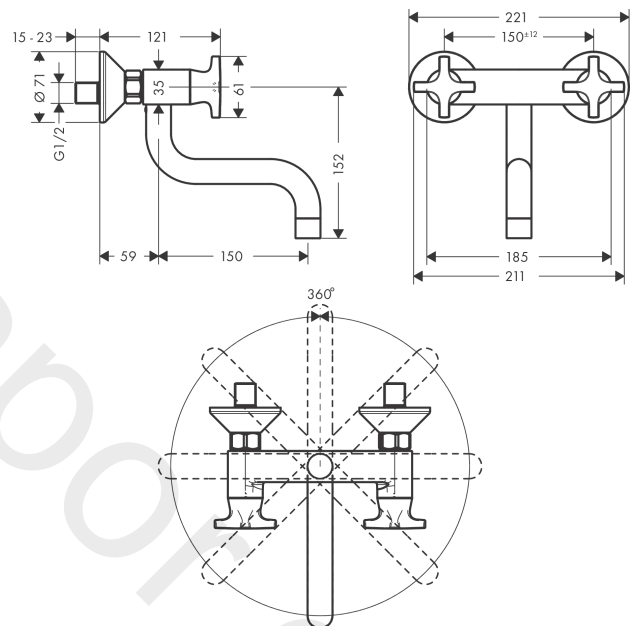

Logis M32

2-handle kitchen mixer, wall-mounted lowspout, 1jet

Finish: **Chrome** Article Number: **71287000**

Description

product features

- swivel range 360°
- normal spray
- centre distance 150 ± 12 mm
- connection dimension: DN15
- maximum flow rate at 3 bar: 15 l/min
- ceramic valves 90°
- connection type: s-shaped connections
- temperature limitation adjustable
- suitable for continuous flow water heaters

Article Details

Price excl. VAT

250,00 £

Technology

Product image

Scale drawing

Flowchart

Logis M32
2-handle kitchen mixer, wall-mounted lowspout, 1jet
 Finish: **Chrome** Article Number: **71287000**

Exploded Drawing

Year of production: >01/15

Logis M32

2-handle kitchen mixer, wall-mounted lowspout, 1jet

Finish: **Chrome** Article Number: **71287000**

Spare part list

Year of production: >01/15

Pos.	Description	Article Number	Price	PU
1	spout 150 mm	92369000	£ 110,00	1
2	sealing set	92646000	£ 20,50	1
3	axialring	97558000	£ 3,30	1
4	O-Ring 14x2,5	98189000	£ 3,30	1
5	screw	97662000	£ 9,00	1
6	aerator M22x1 (15 l/min)	92368000	£ 25,00	1
7	-	92355000	£ 64,00	1
8	handle fixing set	98932000	£ 16,10	1
9	set of color-rings cold / hot water	96299000	£ 20,50	1
10	shut off unit right closing	94009000	£ 43,00	1
11	set of nuts	96157000	£ 35,00	1
12	connecting thread	97220000	£ 16,10	1
13	O-ring 15x2	98163000	£ 3,30	1
14	escutcheon Ø 70 mm	94135000	£ 13,30	1
15	set of S-unions (±12 mm)	94140000	£ 51,00	1
16	noise reduction	96429000	£ 6,10	1
a	spout 200 mm	92616000	£ 110,00	1
b	set of S-unions (±32 mm)	98592000	£ 43,00	1