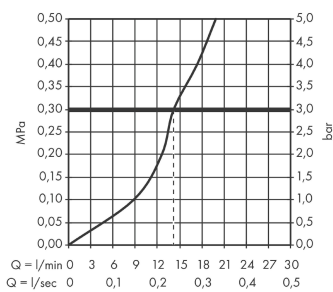

Logis M32

2-handle kitchen mixer, wall-mounted lowspout, 1jet

Finish: **Chrome** Article Number: **71287000**

Description

product features

- swivel range 360°
- normal spray
- centre distance 150 ± 12 mm
- connection dimension: DN15
- maximum flow rate at 3 bar: 15 l/min
- ceramic valves 90°
- connection type: s-shaped connections
- temperature limitation adjustable
- suitable for continuous flow water heaters

Article Details

Price excl. VAT

250,00 £

Technology

Product image

Scale drawing

Flowchart