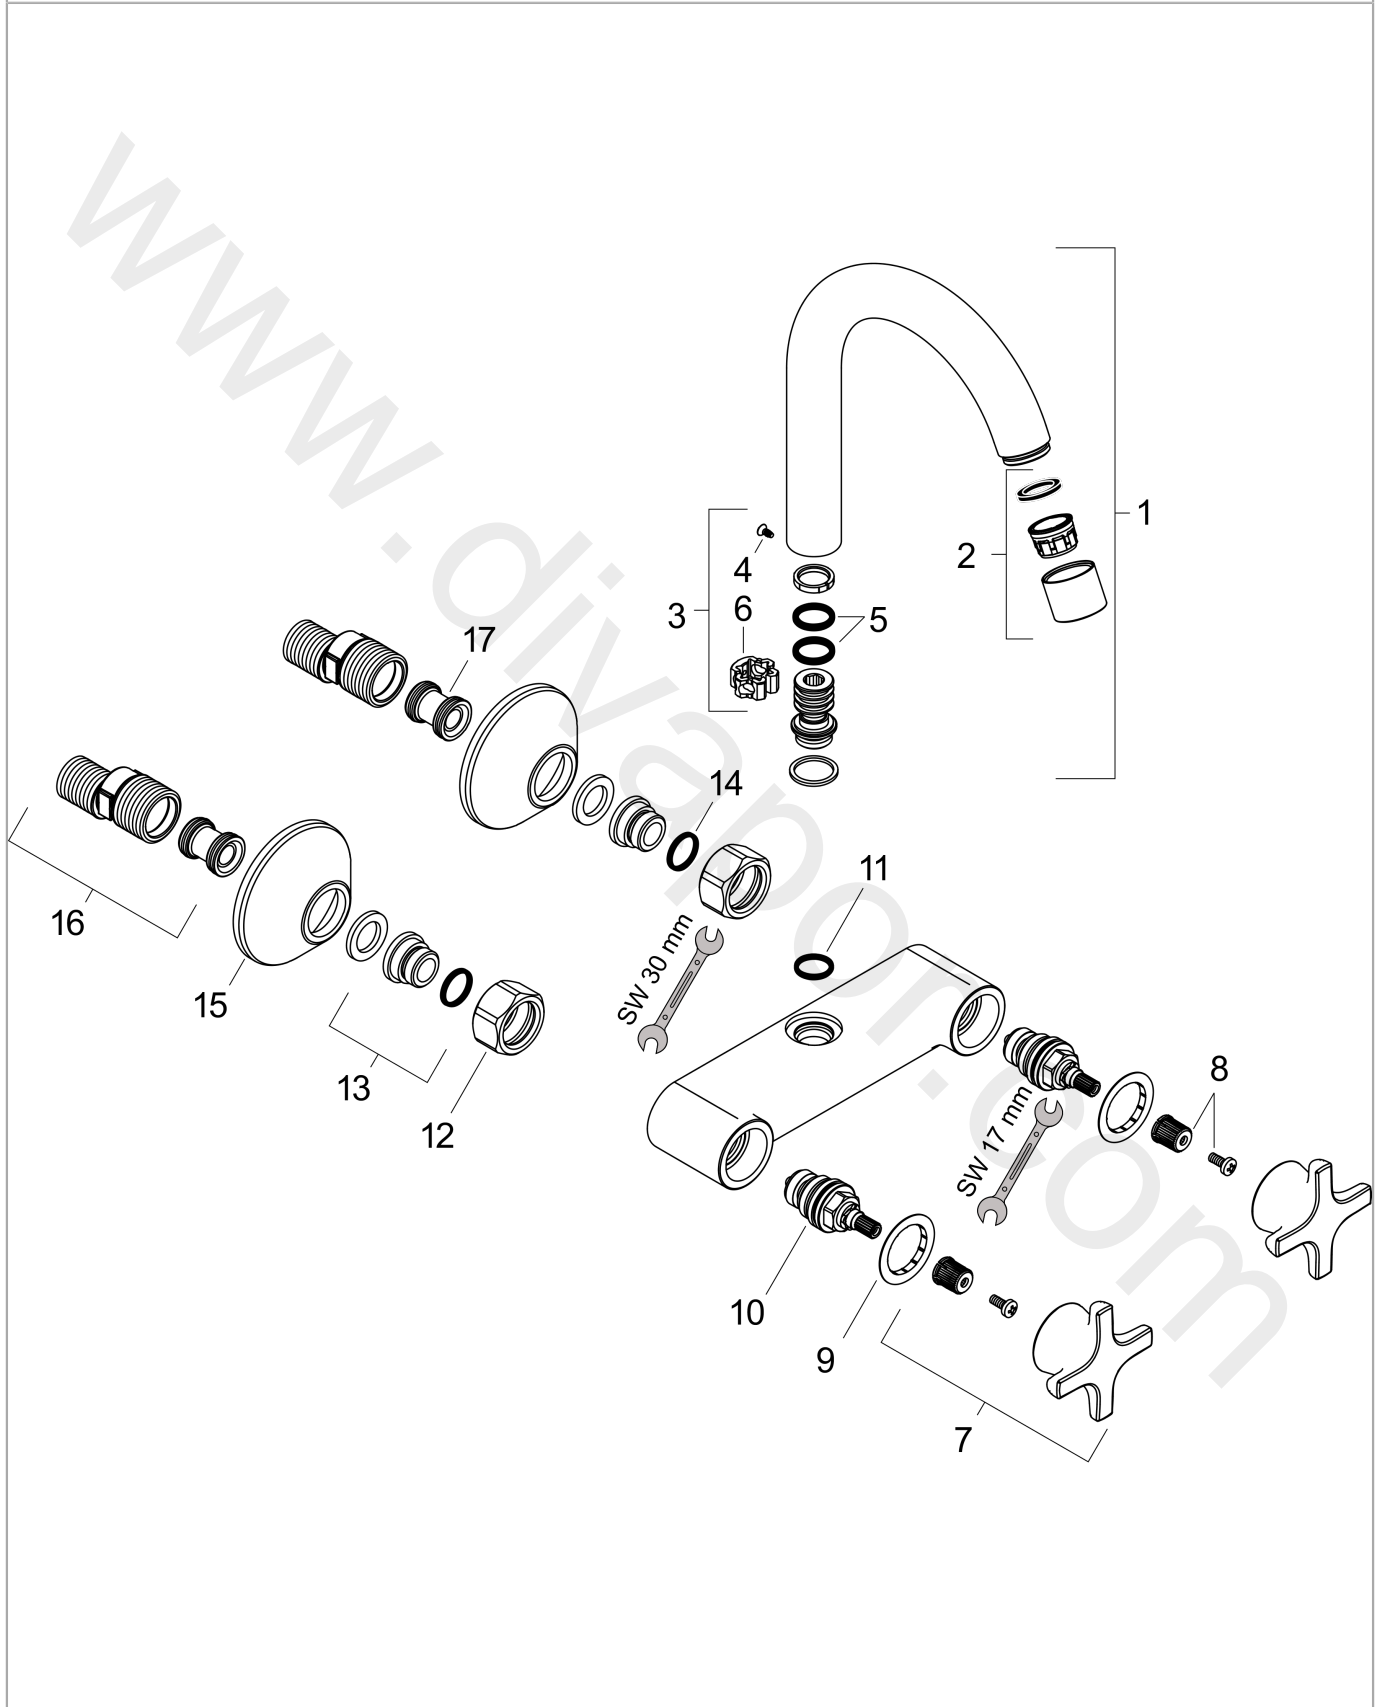

Logis M32
2-handle kitchen mixer, wall-mounted, highspout, 1jet
 Finish: **Chrome** Article Number: **71286000**

Description

product features

- swivel range 360°
- normal spray
- centre distance 150 ± 12 mm
- connection dimension: DN15
- maximum flow rate at 3 bar: 15 l/min
- ceramic valves 90°
- connection type: s-shaped connections
- temperature limitation adjustable
- suitable for continuous flow water heaters

Article Details

Price excl. VAT

270,83 £

Technology

Product image

Scale drawing

Flowchart

Logis M32
2-handle kitchen mixer, wall-mounted, highspout, 1jet
 Finish: **Chrome** Article Number: **71286000**

Exploded Drawing

Year of production: >01/15

Logis M32

2-handle kitchen mixer, wall-mounted, highspout, 1jet

Finish: **Chrome** Article Number: **71286000**

Spare part list

Year of production: >01/15

Pos.	Description	Article Number	Price	PU
1	spout cpl.	96521000	£ 173,00	1
2	aerator M22x1 (15 l/min)	92368000	£ 25,00	1
3	sealing set	92646000	£ 20,50	1
4	screw	97662000	£ 9,00	1
5	O-Ring 14x2,5	98189000	£ 3,30	1
6	axialring	97558000	£ 3,30	1
7	-	92355000	£ 64,00	1
8	handle fixing set	98932000	£ 16,10	1
9	set of color-rings cold / hot water	96299000	£ 20,50	1
10	shut off unit right closing	94009000	£ 43,00	1
11	O-ring 14x2	98129000	£ 3,30	1
12	set of nuts	96157000	£ 35,00	1
13	connecting thread	97220000	£ 16,10	1
14	O-ring 15x2	98163000	£ 3,30	1
15	escutcheon Ø 70 mm	94135000	£ 13,30	1
16	set of S-unions (±12 mm)	94140000	£ 51,00	1
17	noise reduction	96429000	£ 6,10	1
a	set of S-unions (±32 mm)	98592000	£ 43,00	1