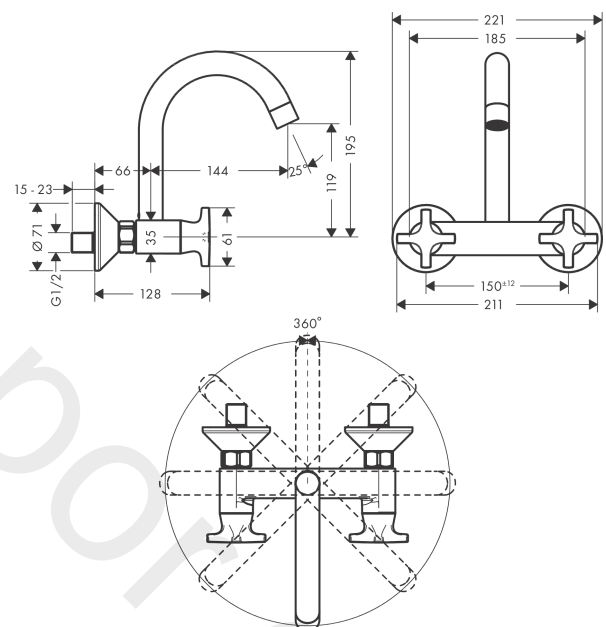

Logis M32
2-handle kitchen mixer, wall-mounted, highspout, 1jet
 Finish: **Chrome** Article Number: **71286000**

Description

product features

- swivel range 360°
- normal spray
- centre distance 150 ± 12 mm
- connection dimension: DN15
- maximum flow rate at 3 bar: 15 l/min
- ceramic valves 90°
- connection type: s-shaped connections
- temperature limitation adjustable
- suitable for continuous flow water heaters

Article Details

Price excl. VAT

270,83 £

Technology

Product image

Scale drawing

Flowchart

Logis M32
2-handle kitchen mixer, wall-mounted, highspout, 1jet
 Finish: **Chrome** Article Number: **71286000**

Exploded Drawing

Year of production: >01/15

Logis M32

2-handle kitchen mixer, wall-mounted, highspout, 1jet

Finish: **Chrome** Article Number: **71286000**

Spare part list

Year of production: >01/15

Pos.	Description	Article Number	Price	PU
1	spout cpl.	96521000	£ 173,00	1
2	aerator M22x1 (15 l/min)	92368000	£ 25,00	1
3	sealing set	92646000	£ 20,50	1
4	screw	97662000	£ 9,00	1
5	O-Ring 14x2,5	98189000	£ 3,30	1
6	axialring	97558000	£ 3,30	1
7	-	92355000	£ 64,00	1
8	handle fixing set	98932000	£ 16,10	1
9	set of color-rings cold / hot water	96299000	£ 20,50	1
10	shut off unit right closing	94009000	£ 43,00	1
11	O-ring 14x2	98129000	£ 3,30	1
12	set of nuts	96157000	£ 35,00	1
13	connecting thread	97220000	£ 16,10	1
14	O-ring 15x2	98163000	£ 3,30	1
15	escutcheon Ø 70 mm	94135000	£ 13,30	1
16	set of S-unions (±12 mm)	94140000	£ 51,00	1
17	noise reduction	96429000	£ 6,10	1
a	set of S-unions (±32 mm)	98592000	£ 43,00	1