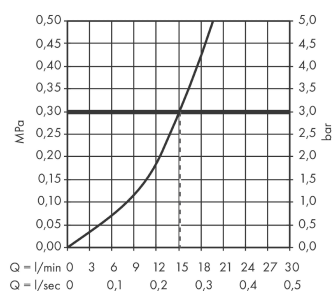

Logis M32
2-handle kitchen mixer, wall-mounted, highspout, 1jet
 Finish: **Chrome** Article Number: **71286000**

Description

product features

- swivel range 360°
- normal spray
- centre distance 150 ± 12 mm
- connection dimension: DN15
- maximum flow rate at 3 bar: 15 l/min
- ceramic valves 90°
- connection type: s-shaped connections
- temperature limitation adjustable
- suitable for continuous flow water heaters

Article Details

Price excl. VAT

270,83 £

Technology

Product image

Scale drawing

Flowchart

Logis M32
2-handle kitchen mixer, wall-mounted, highspout, 1jet
 Finish: **Chrome** Article Number: **71286000**