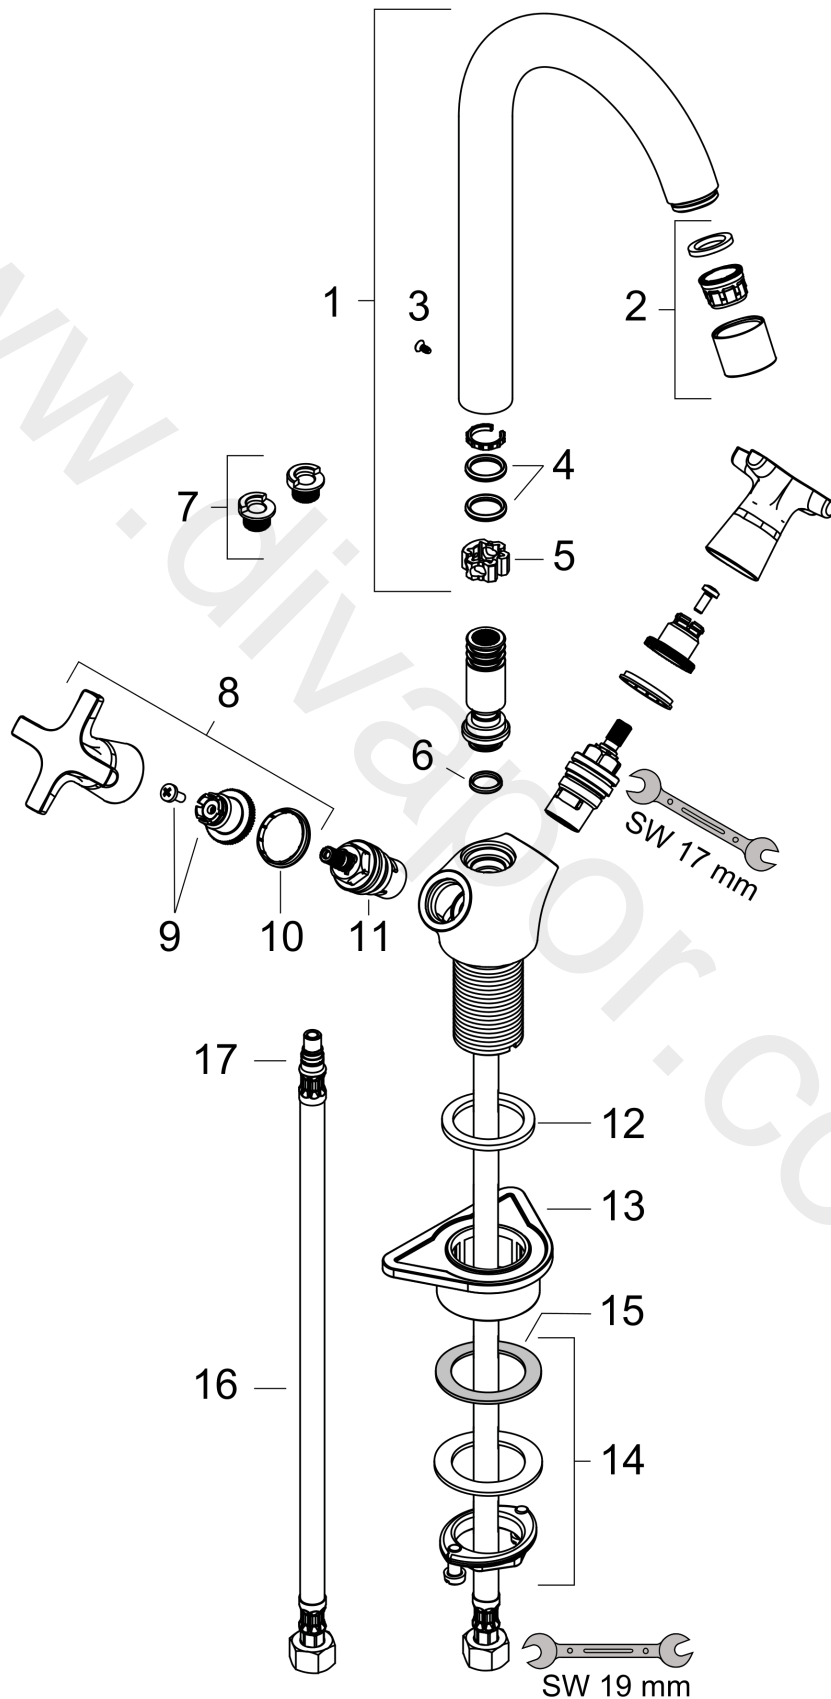

Logis M32

2-handle kitchen mixer 220, 1jet

Surfaces: Article Number: **71285000**

Exploded Drawing

Year of production: **05/14 - 12/14**

Logis M32

2-handle kitchen mixer 220, 1jet

Surfaces: Article Number: **71285000**

Spare part list

Year of production: 05/14 - 12/14

Pos.	Description	Article Number	Price	PU
1	spout cpl.	92223000	£ 96,00	1
2	aerator M22x1 (15 l/min)	95824000	£ 20,50	1
3	screw	97662000	£ 9,00	1
4	O-Ring 14x2,5	98189000	£ 3,30	1
5	axialring	97558000	£ 3,30	1
6	O-ring 12x2	98214000	£ 3,30	1
7	set of locating rings (110° / 150°)	98486000	£ 16,10	1
8	handle	92222000	£ 64,00	1
9	handle fixing set	98932000	£ 16,10	1
10	set of color-rings cold / hot water	92225000	£ 6,10	1
11	shut off unit with spindle 1/2"	94142000	£ 35,00	1
12	flat seal	98749000	£ 6,10	1
13	support	97523000	£ 6,10	1
14	fixing set (Ø 32)	13961000	£ 25,00	1
15	lever collar	97548000	£ 3,30	1
16	connection hose 600 mm M8x0,75 G3/8	96556000	£ 25,00	1
17	O-ring 7x1,5	98422000	£ 3,30	1
a	fixation extension 35 mm	13898000	£ 79,00	1