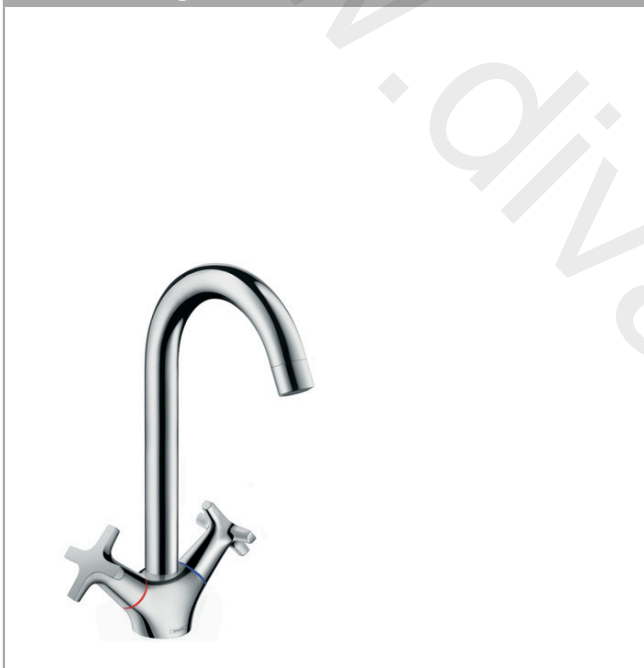

Logis M32

2-handle kitchen mixer 220, 1jet

Finish: **Chrome** Article Number: **71285000**

Description

product features

- ComfortZone 220
- swivel range adjustable in 3 steps 110°, 150° or 360°
- normal spray
- connection dimension: DN15
- maximum flow rate at 3 bar: 12 l/min
- ceramic valves 90°
- connection type: G 3/8 connections
- suitable for continuous flow water heaters
- WRAS 2003052
- WRAS 2003052 - WRAS Approval Letter

Article Details

Price excl. VAT

229,17 £

Technology

Product image