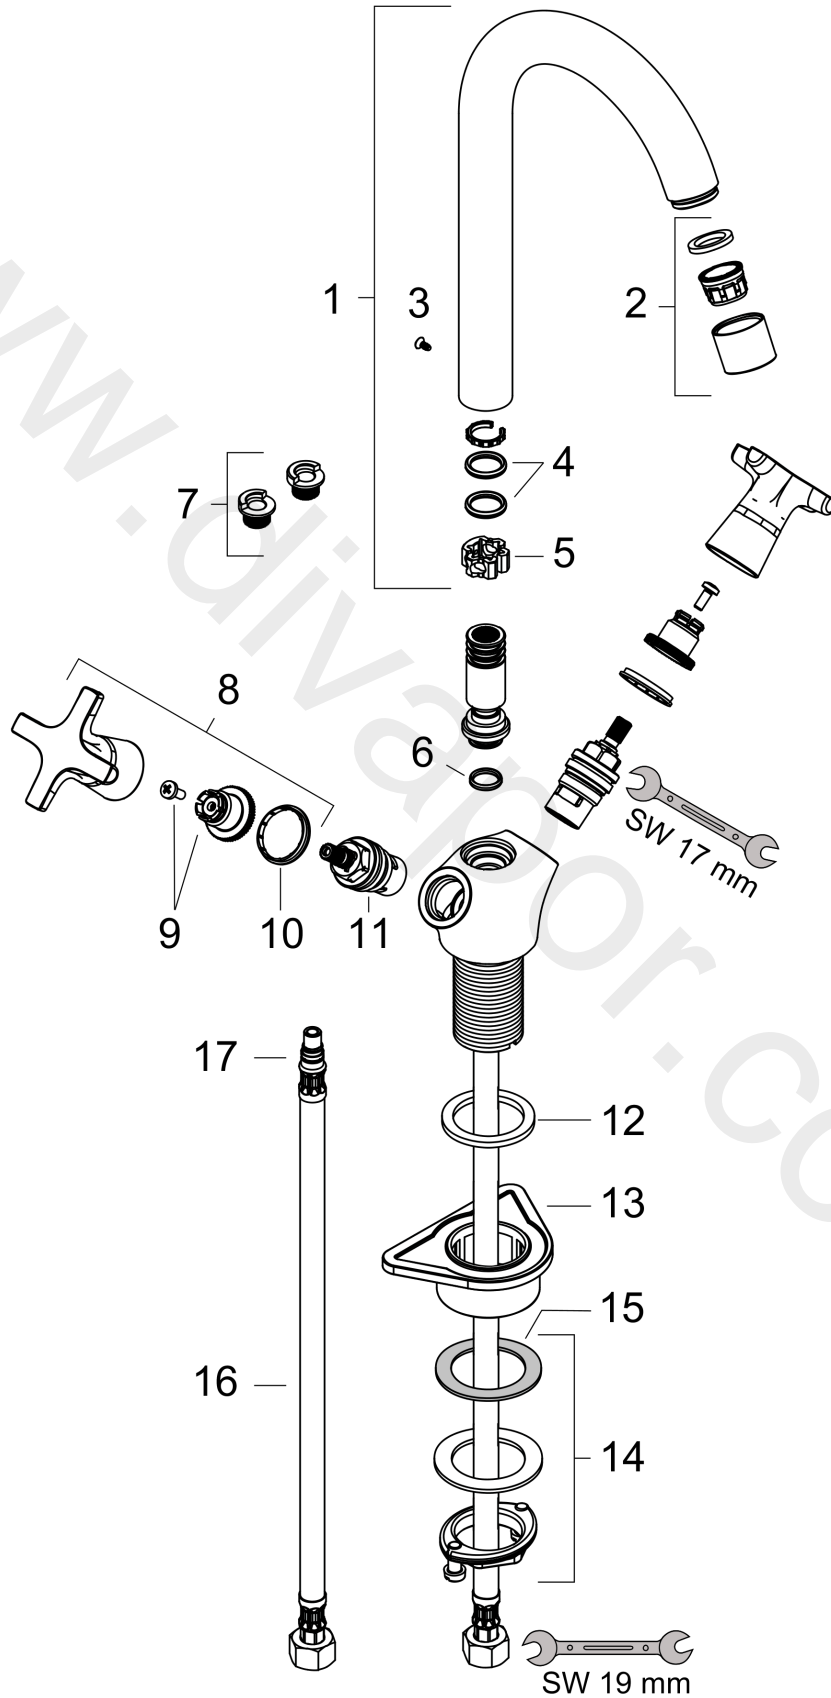

##### product features

- ComfortZone 220
- swivel range adjustable in 3 steps 110°, 150° or 360°
- normal spray
- connection dimension: DN15
- maximum flow rate at 3 bar: 12 l/min
- ceramic valves 90°
- connection type: G 3/8 connections
- suitable for continuous flow water heaters
- WRAS 2003052
- WRAS 2003052 - WRAS Approval Letter

#### Scale drawing

#### Flowchart

Logis M32  
 2-handle kitchen mixer 220, 1jet  
 Finish: **Chrome** Article Number: **71285000**

Exploded Drawing

Year of production: >01/15

**Logis M32****2-handle kitchen mixer 220, 1jet**Finish: **Chrome** Article Number: **71285000****Spare part list**

Year of production: &gt;01/15

Pos.	Description	Article Number	Price	PU
1	spout cpl.	92223000	£ 96,00	1
2	aerator M22x1 (15 l/min)	92368000	£ 25,00	1
3	screw	97662000	£ 9,00	1
4	O-Ring 14x2,5	98189000	£ 3,30	1
5	axialring	97558000	£ 3,30	1
6	O-ring 12x2	98214000	£ 3,30	1
7	set of locating rings (110° / 150°)	98486000	£ 16,10	1
8	handle	92222000	£ 64,00	1
9	handle fixing set	98932000	£ 16,10	1
10	set of color-rings cold / hot water	92225000	£ 6,10	1
11	shut off unit right closing	94009000	£ 43,00	1
12	flat seal	98749000	£ 6,10	1
13	support	97523000	£ 6,10	1
14	fixing set (Ø 32)	13961000	£ 25,00	1
15	lever collar	97548000	£ 3,30	1
16	connection hose 600 mm M8x0,75 G3/8	96556000	£ 25,00	1
17	O-ring 7x1,5	98422000	£ 3,30	1
a	fixation extension 35 mm	13898000	£ 79,00	1