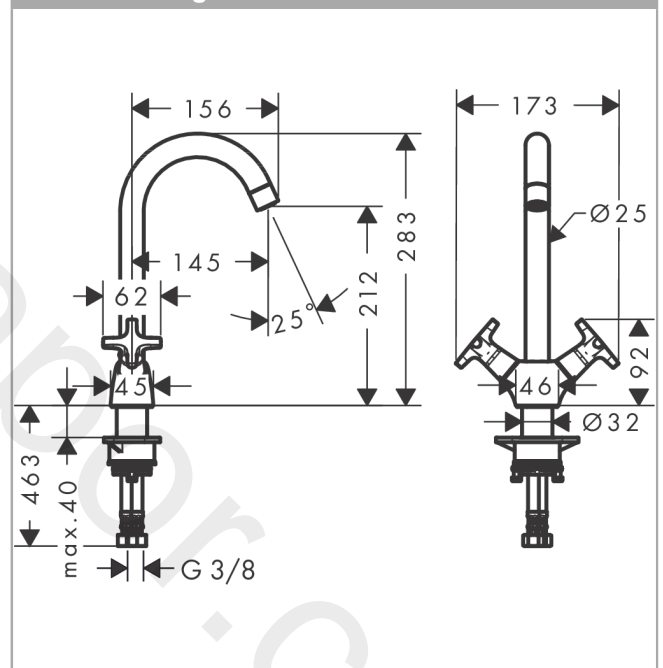

Scale drawing