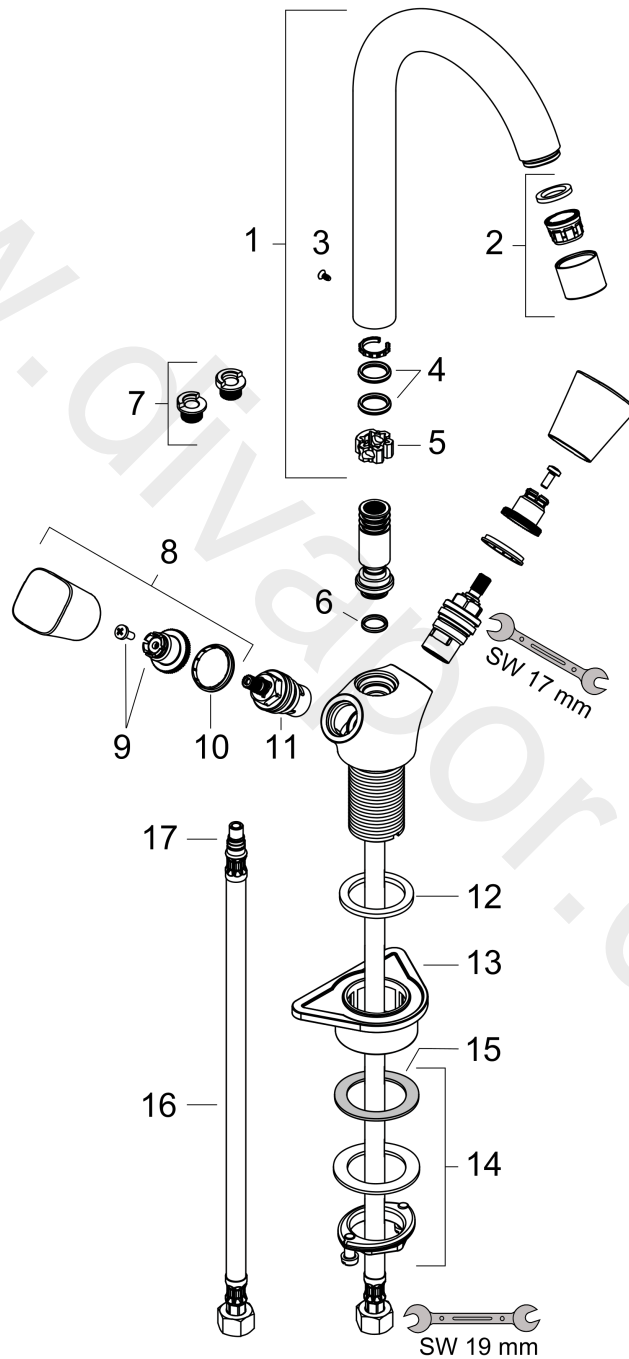

Logis M31

2-handle kitchen mixer 220, 1jet

Surfaces: Article Number: **71280000**

Exploded Drawing

Year of production: **04/14 - 12/14**

Logis M31

2-handle kitchen mixer 220, 1jet

Surfaces: Article Number: **71280000**

Spare part list

Year of production: 04/14 - 12/14

| Pos. | Description | Article Number | Price | PU |
|------|-------------------------------------|----------------|---------|----|
| 1 | spout cpl. | 92223000 | £ 96,00 | 1 |
| 2 | aerator M22x1 (15 l/min) | 95824000 | £ 20,50 | 1 |
| 3 | screw | 97662000 | £ 9,00 | 1 |
| 4 | O-Ring 14x2,5 | 98189000 | £ 3,30 | 1 |
| 5 | axialring | 97558000 | £ 3,30 | 1 |
| 6 | O-ring 12x2 | 98214000 | £ 3,30 | 1 |
| 7 | set of locating rings (110° / 150°) | 98486000 | £ 16,10 | 1 |
| 8 | handle | 92221000 | £ 51,00 | 1 |
| 9 | handle fixing set | 94184000 | £ 6,10 | 1 |
| 10 | set of color-rings cold / hot water | 92225000 | £ 6,10 | 1 |
| 11 | shut off unit right closing | 94009000 | £ 43,00 | 1 |
| 12 | flat seal | 98749000 | £ 6,10 | 1 |
| 13 | support | 97523000 | £ 6,10 | 1 |
| 14 | fixing set (Ø 32) | 13961000 | £ 25,00 | 1 |
| 15 | lever collar | 97548000 | £ 3,30 | 1 |
| 16 | connection hose 600 mm M8x0,75 G3/8 | 96556000 | £ 25,00 | 1 |
| 17 | O-ring 7x1,5 | 98422000 | £ 3,30 | 1 |
| a | fixation extension 35 mm | 13898000 | £ 79,00 | 1 |