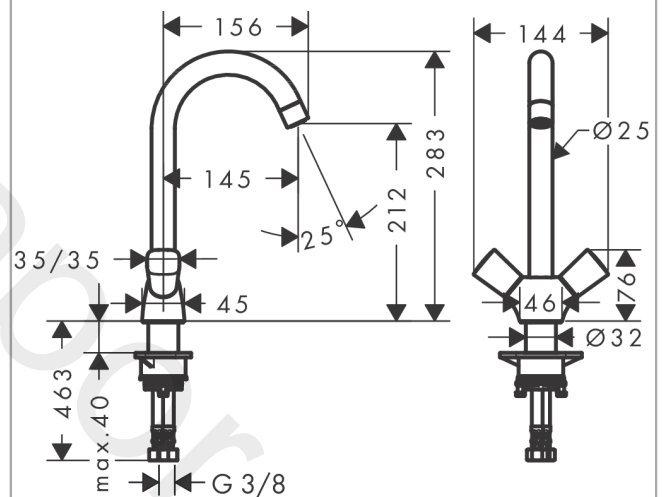

##### product features

- ComfortZone 220
- swivel range adjustable in 3 steps 110°, 150° or 360°
- normal spray
- connection dimension: DN15
- maximum flow rate at 3 bar: 12 l/min
- ceramic valves hot/cold 90°
- connection type: G 3/8 connections
- suitable for continuous flow water heaters
- WRAS 2003052
- WRAS 2003052 - WRAS Approval Letter

#### Scale drawing

Year of production: &gt;01/15

Pos.	Description	Article Number	Price	PU
1	spout cpl.	92223000	£ 96,00	1
2	aerator M22x1 (15 l/min)	92368000	£ 25,00	1
3	screw	97662000	£ 9,00	1
4	O-Ring 14x2,5	98189000	£ 3,30	1
5	axialring	97558000	£ 3,30	1
6	O-ring 12x2	98214000	£ 3,30	1
7	set of locating rings (110° / 150°)	98486000	£ 16,10	1
8	handle	92221000	£ 51,00	1
9	handle fixing set	94184000	£ 6,10	1
10	set of color-rings cold / hot water	92225000	£ 6,10	1
11	shut off unit right closing	94009000	£ 43,00	1
12	flat seal	98749000	£ 6,10	1
13	support	97523000	£ 6,10	1
14	fixing set (Ø 32)	13961000	£ 25,00	1
15	lever collar	97548000	£ 3,30	1
16	connection hose 600 mm M8x0,75 G3/8	96556000	£ 25,00	1
17	O-ring 7x1,5	98422000	£ 3,30	1
a	fixation extension 35 mm	13898000	£ 79,00	1