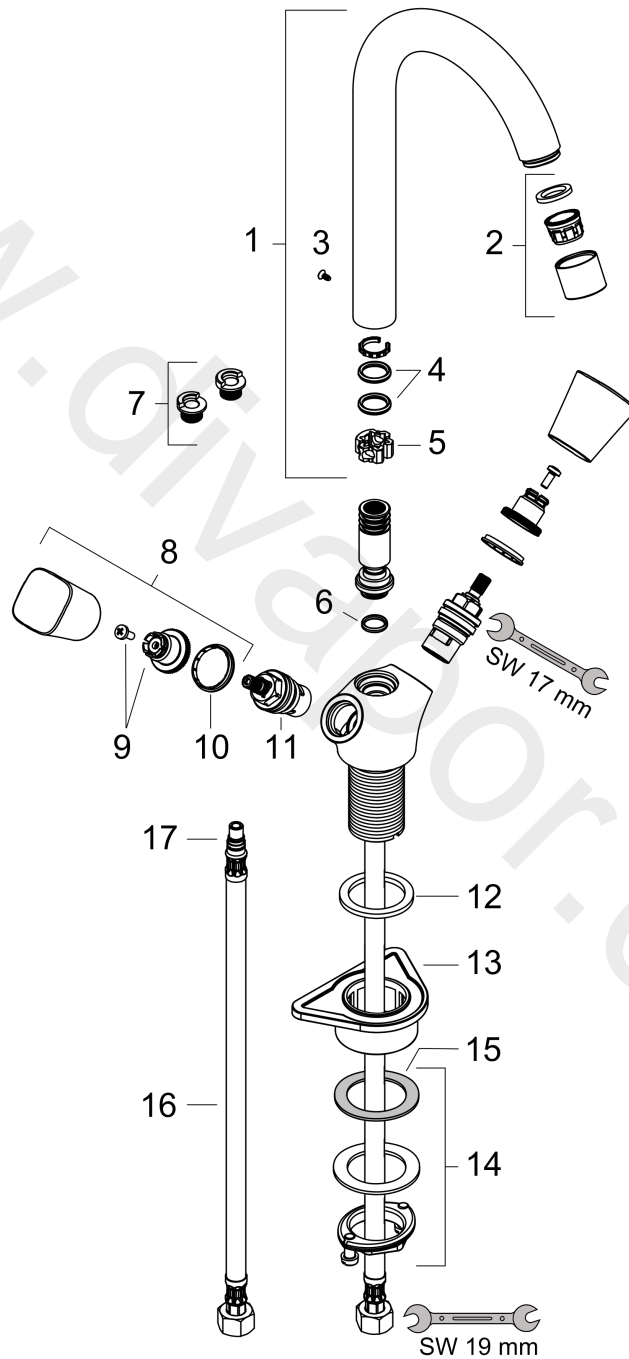

#### Scale drawing

#### Flowchart

**Logis M31**

**2-handle kitchen mixer 220, 1jet**

Finish: **Chrome** Article Number: **71280000**

**Exploded Drawing**

Year of production: >01/15

**Logis M31****2-handle kitchen mixer 220, 1jet**Finish: **Chrome** Article Number: **71280000****Spare part list**

Year of production: &gt;01/15

Pos.	Description	Article Number	Price	PU
1	spout cpl.	92223000	£ 96,00	1
2	aerator M22x1 (15 l/min)	92368000	£ 25,00	1
3	screw	97662000	£ 9,00	1
4	O-Ring 14x2,5	98189000	£ 3,30	1
5	axialring	97558000	£ 3,30	1
6	O-ring 12x2	98214000	£ 3,30	1
7	set of locating rings (110° / 150°)	98486000	£ 16,10	1
8	handle	92221000	£ 51,00	1
9	handle fixing set	94184000	£ 6,10	1
10	set of color-rings cold / hot water	92225000	£ 6,10	1
11	shut off unit right closing	94009000	£ 43,00	1
12	flat seal	98749000	£ 6,10	1
13	support	97523000	£ 6,10	1
14	fixing set (Ø 32)	13961000	£ 25,00	1
15	lever collar	97548000	£ 3,30	1
16	connection hose 600 mm M8x0,75 G3/8	96556000	£ 25,00	1
17	O-ring 7x1,5	98422000	£ 3,30	1
a	fixation extension 35 mm	13898000	£ 79,00	1