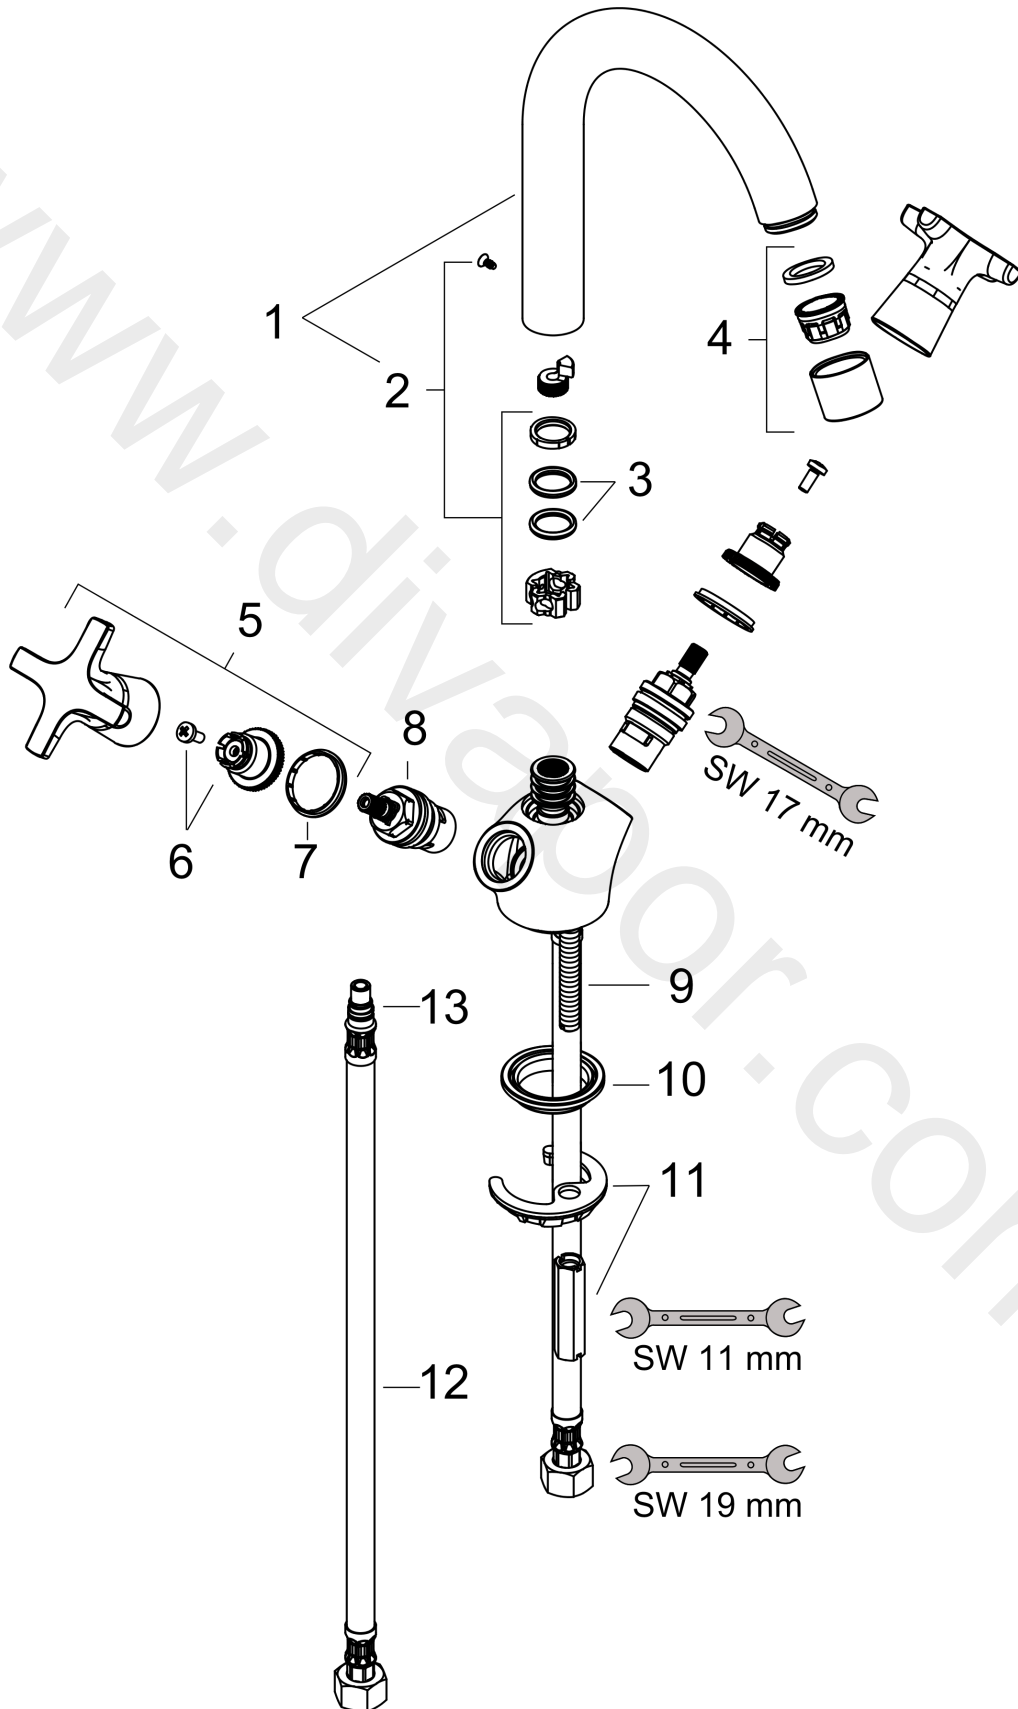

Logis Classic
2-handle basin mixer 150 with push-open waste set
 Surfaces: Article Number: 71272000

Exploded Drawing

Year of production: 07/14 - 12/14

Logis Classic**2-handle basin mixer 150 with push-open waste set**Surfaces: Article Number: **71272000****Spare part list**Year of production: **07/14 - 12/14**

Pos.	Description	Article Number	Price	PU
1	spout cpl.	96521000	£ 173,00	1
2	sealing set	92646000	£ 20,50	1
3	O-ring 23x2	98398000	£ 3,30	1
4	aerator M22x1 (5 l/min)	92376000	£ 51,00	1
5	handle	92222000	£ 64,00	1
6	handle fixing set	98932000	£ 16,10	1
7	set of color-rings cold / hot water	92225000	£ 6,10	1
8	shut off unit with spindle 1/2"	94142000	£ 35,00	1
9	screw M8 x 68	97736000	£ 6,10	1
10	seal Ø 42	98722000	£ 6,10	1
11	fixing set	96016000	£ 35,00	1
12	connection hose 450 mm M8x0,75 G3/8	97206000	£ 35,00	1
13	O-ring 7x1,5	98422000	£ 3,30	1
a	push-open waste set	50105000	£ 40,00	1