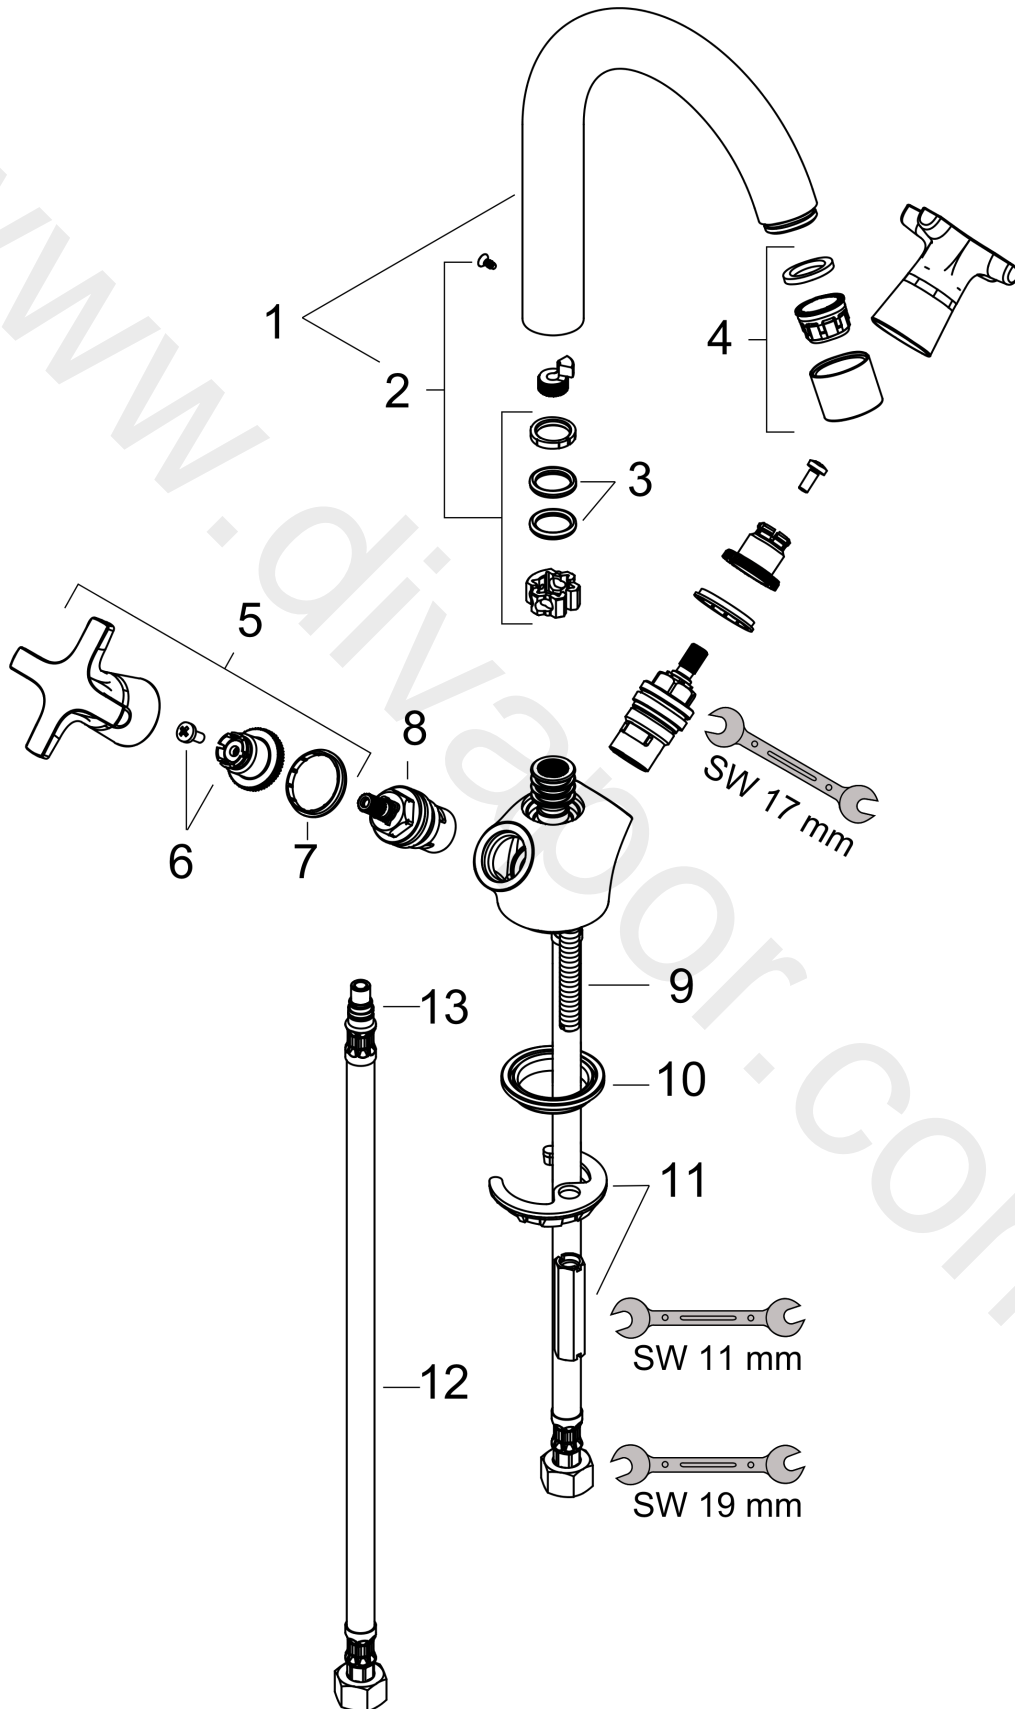

Logis Classic
2-handle basin mixer 150 with push-open waste set
 Surfaces: Article Number: 71272000

Exploded Drawing

Year of production: 01/15 - 12/20

Logis Classic**2-handle basin mixer 150 with push-open waste set**Surfaces: Article Number: **71272000****Spare part list**Year of production: **01/15 - 12/20**

Pos.	Description	Article Number	Price	PU
1	spout cpl.	96521000	£ 173,00	1
2	sealing set	92646000	£ 20,50	1
3	O-Ring 14x2,5	98189000	£ 3,30	1
4	aerator M22x1 (5 l/min)	92376000	£ 51,00	1
5	handle	92222000	£ 64,00	1
6	handle fixing set	98932000	£ 16,10	1
7	set of color-rings cold / hot water	92225000	£ 6,10	1
8	shut off unit right closing	94009000	£ 43,00	1
9	screw M8 x 68	97736000	£ 6,10	1
10	seal Ø 42	98722000	£ 6,10	1
11	fixing set	96016000	£ 35,00	1
12	connection hose 450 mm M8x0,75 G3/8	97206000	£ 35,00	1
13	O-ring 12x2	98214000	£ 3,30	1
a	push-open waste set	50105000	£ 40,00	1